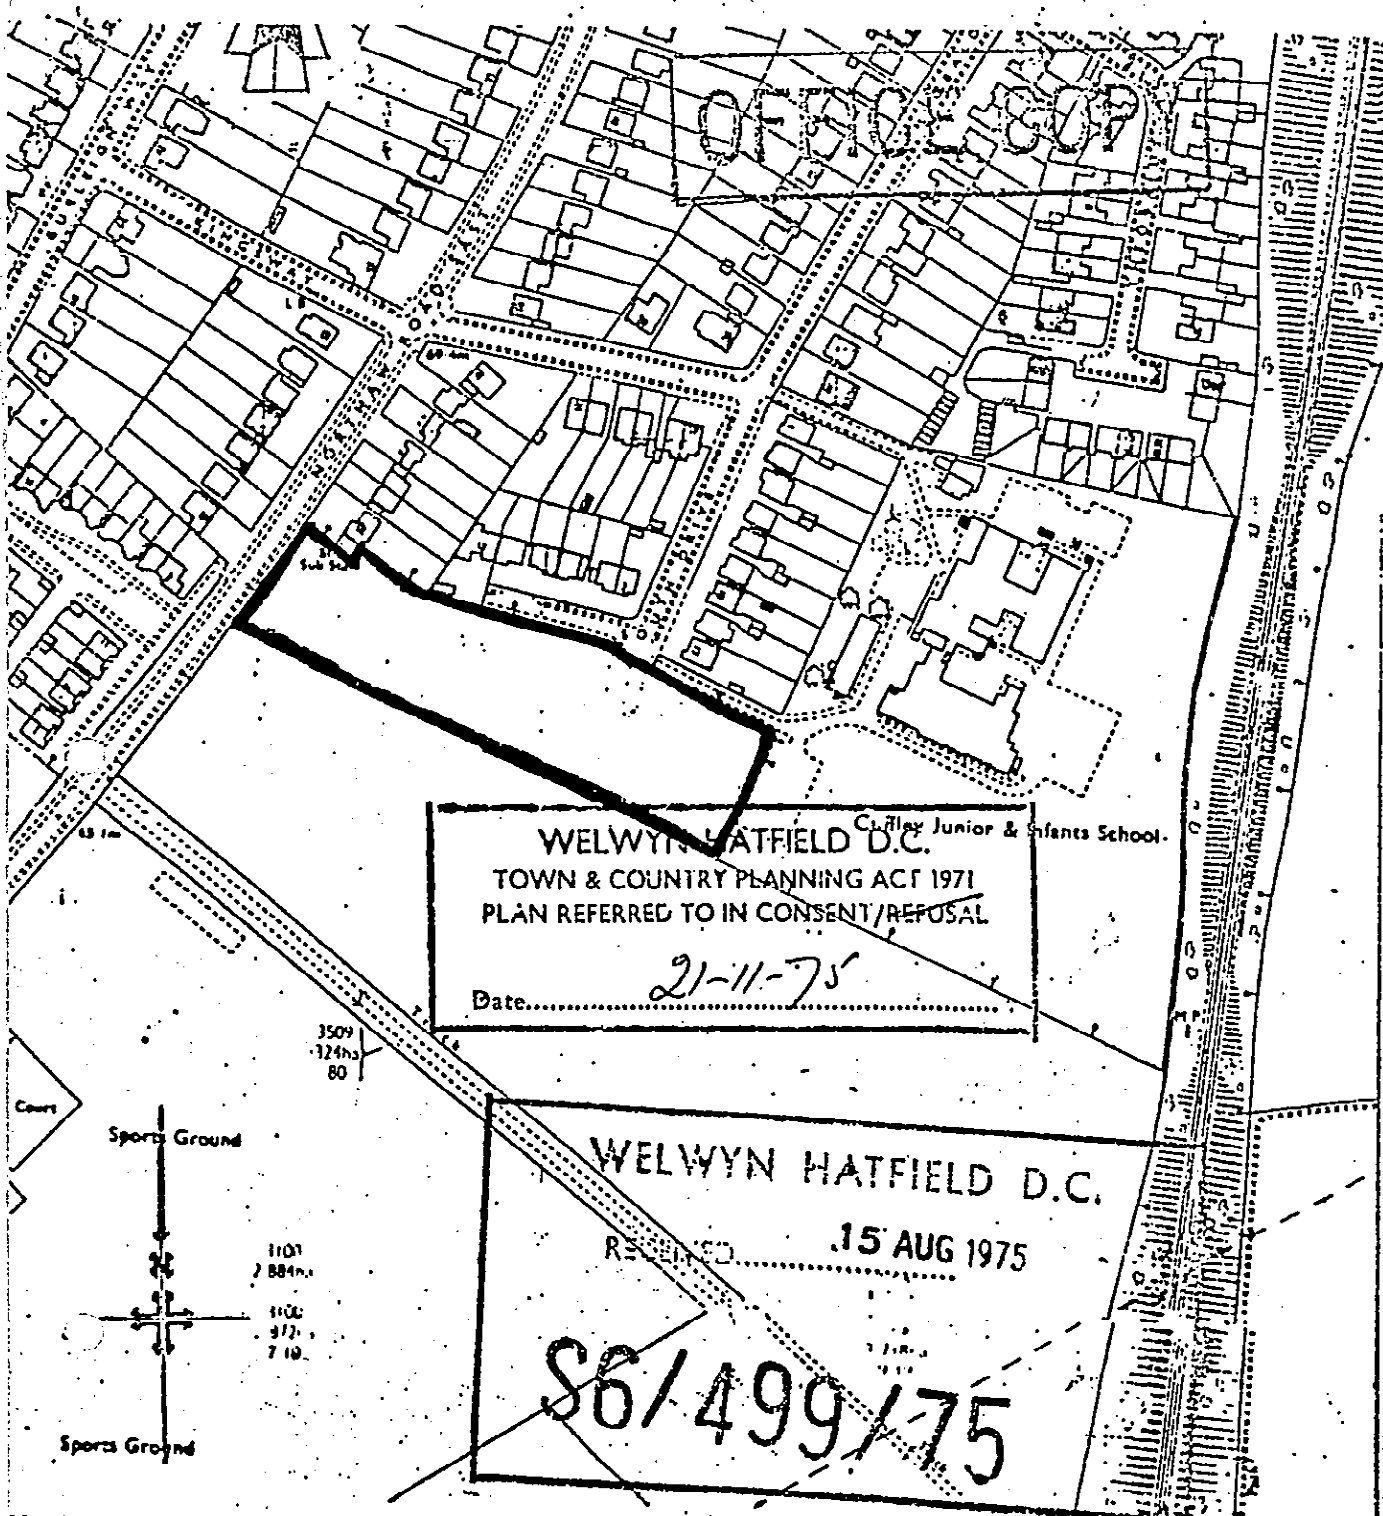

A

WELWYN HATFIELD D.C.
Cuffley Junior & Infants School.
TOWN & COUNTRY PLANNING ACT 1971
PLAN REFERRED TO IN CONSENT/REFUSAL
Date..... 21-11-75

WELWYN HATFIELD D.C.
REFUSED..... 15 AUG 1975
S6/499/75

Proposed site for E.P. Dwellings South Drive Cuffley Herts.
for Welwyn Garden City Housing Association Limited.

Scale - 1:2500
Date - 24/6/75 (revised 14/8/75) W. H. Lee & Co-Surveyors-W.G.C.

to those of the said welwyn Garden City Housing Association or the Housing Corporation contd....
NOTES : † These reasons should have regard to the provisions included, or intended to be included, in the development plan, and to all other material considerations.
‡ It is suggested that the effect of the modification may, in most cases, best be indicated by reference to an amended plan, attached to the Order and marked E.

WELWYN AND HATFIELD D.C.

These records are filmed to allow destruction of the originals, retaining in their place permanent filmed images to save space. This certifies these images are observed by microfilming exactly as in the original and that the original will be destroyed after inspection to ensure completeness and accuracy of the filmed images.

NO. 1

ADVANCE MICROGRAPHICS LTD.

WELWYN AND HATFIELD D.C.