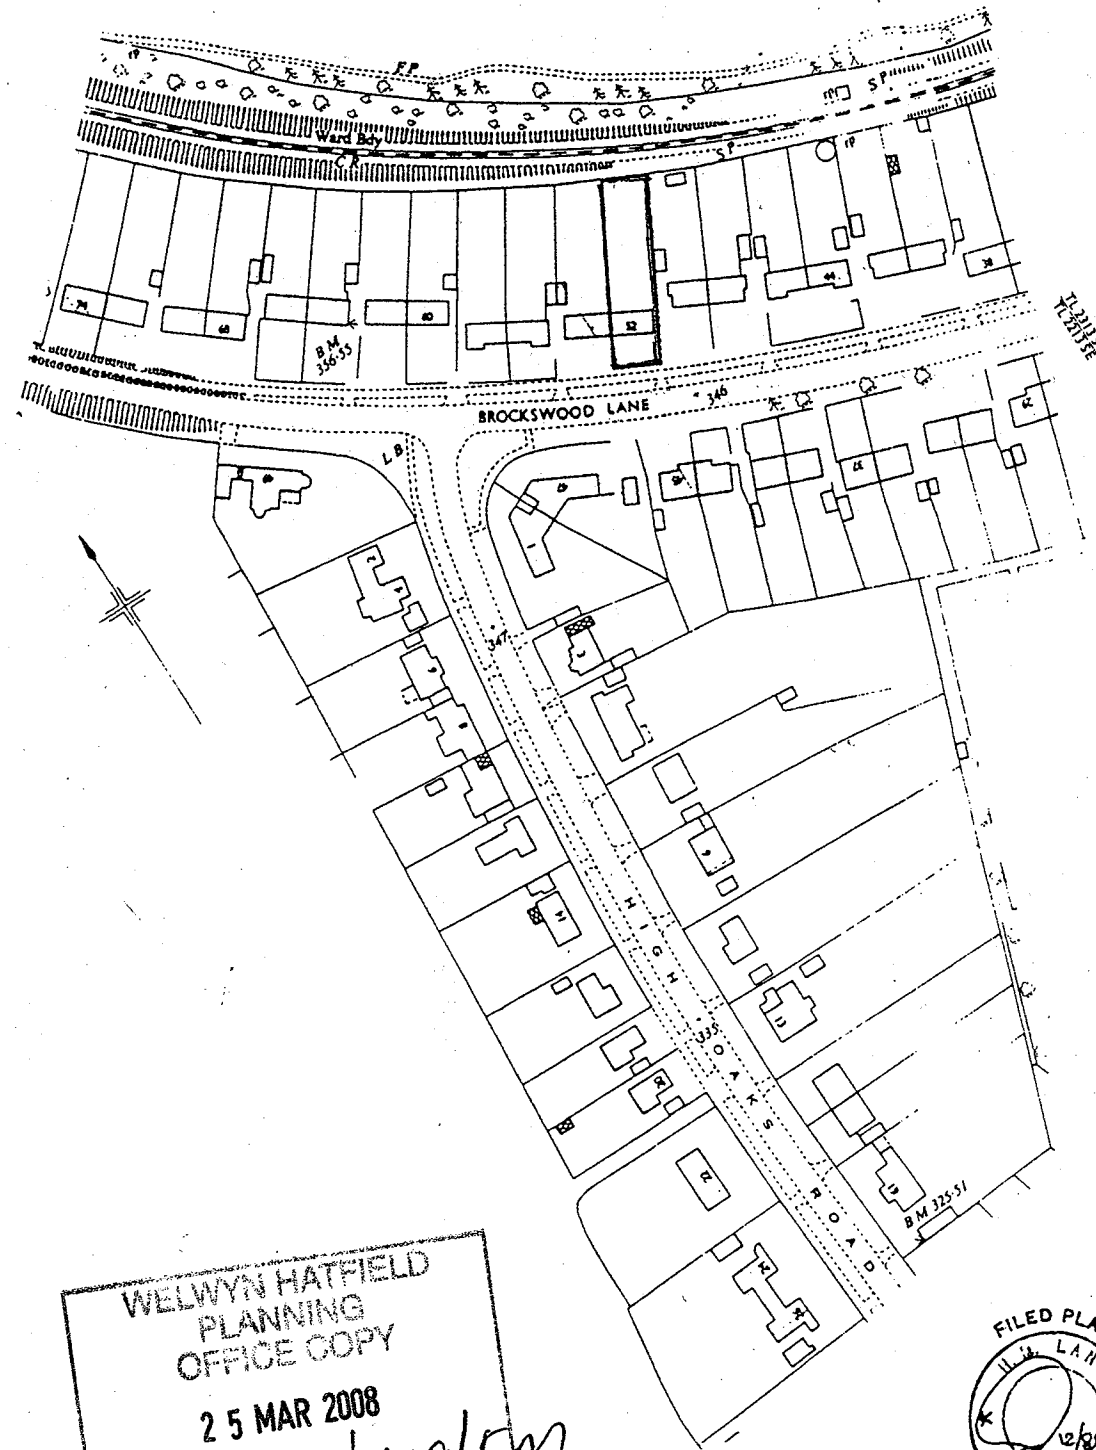

H.M. LAND REGISTRY		TITLE NUMBER	
		HD 144536	
ORDNANCE SURVEY PLAN REFERENCE	TL 2213	SECTION A	Scale 1:1250
COUNTY HERTFORDSHIRE	DISTRICT WELWYN HATFIELD	© Crown copyright 1975	

WELWYN HATFIELD
PLANNING
OFFICE COPY
25 MAR 2008
No: W6/2008/619/EM

This title plan shows the general position of the boundaries: it does not show the exact line of the boundaries. Measurements scaled from this plan may not match measurements between the same points on the ground. For more information see Land Registry Explanatory Leaflet 24.
 This office copy shows the state of the title plan on 21 May 2003 at 10:05:27. It may be subject to distortions in scale.
 Under s.113 of the Land Registration Act 1925, this copy is admissible in evidence to the same extent as the original.
 Issued on 21 May 2003.
 © Crown copyright. Produced by HMLR. Further reproduction in whole or part is prohibited without the prior written permission of Ordnance Survey. Licence Number GD272728.
 This title is dealt with by the Stevenage District Land Registry.