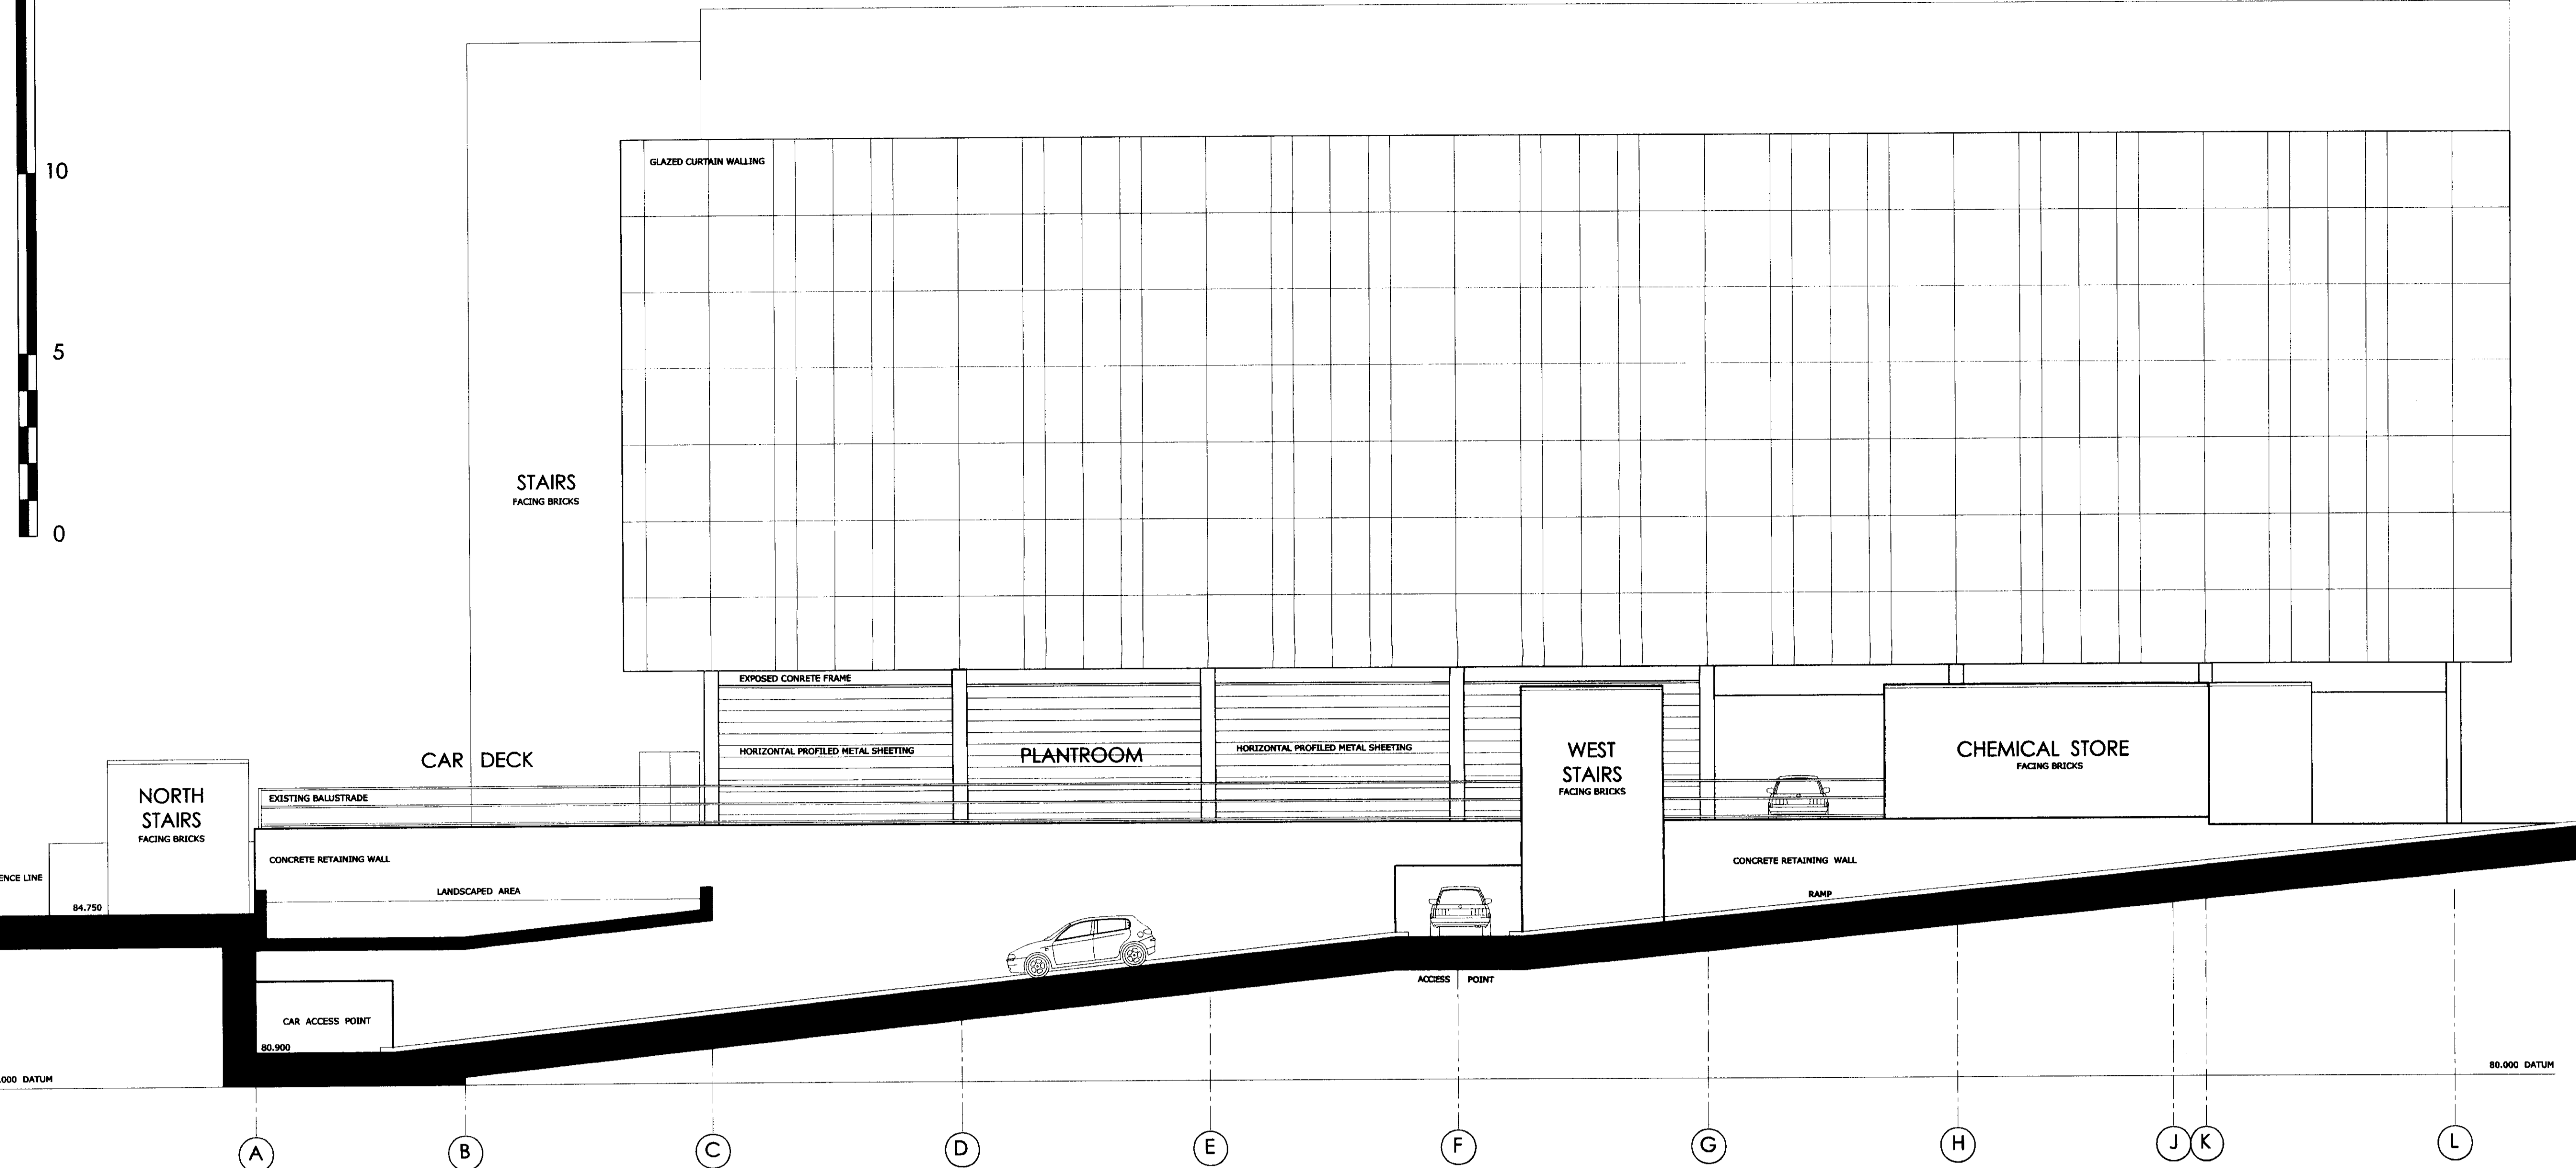

1:100 SCALE BARS

0 1 2 3 4 5 10 15 20

METRES

WEST ELEVATION

BIOPARK, WELWYN GARDEN CITY, HERTFORDSHIRE

PLANNING ISSUE

REV. DATE AMENDMENT BY
CLIENT
Merit Process Engineering
Cramlington
Northumberland

PROJECT
Laboratory Project
Biopark Hertfordshire
Welwyn Garden City

DRAWING TITLE
West Elevation
As Existing

SCALE	SHEET SIZE	
1:100	A1	
DATE	DRAWN	CHECKED
22.12.09	TM	LD
JOB No.	DRAWING No.	REV
6269	105	

2010/263