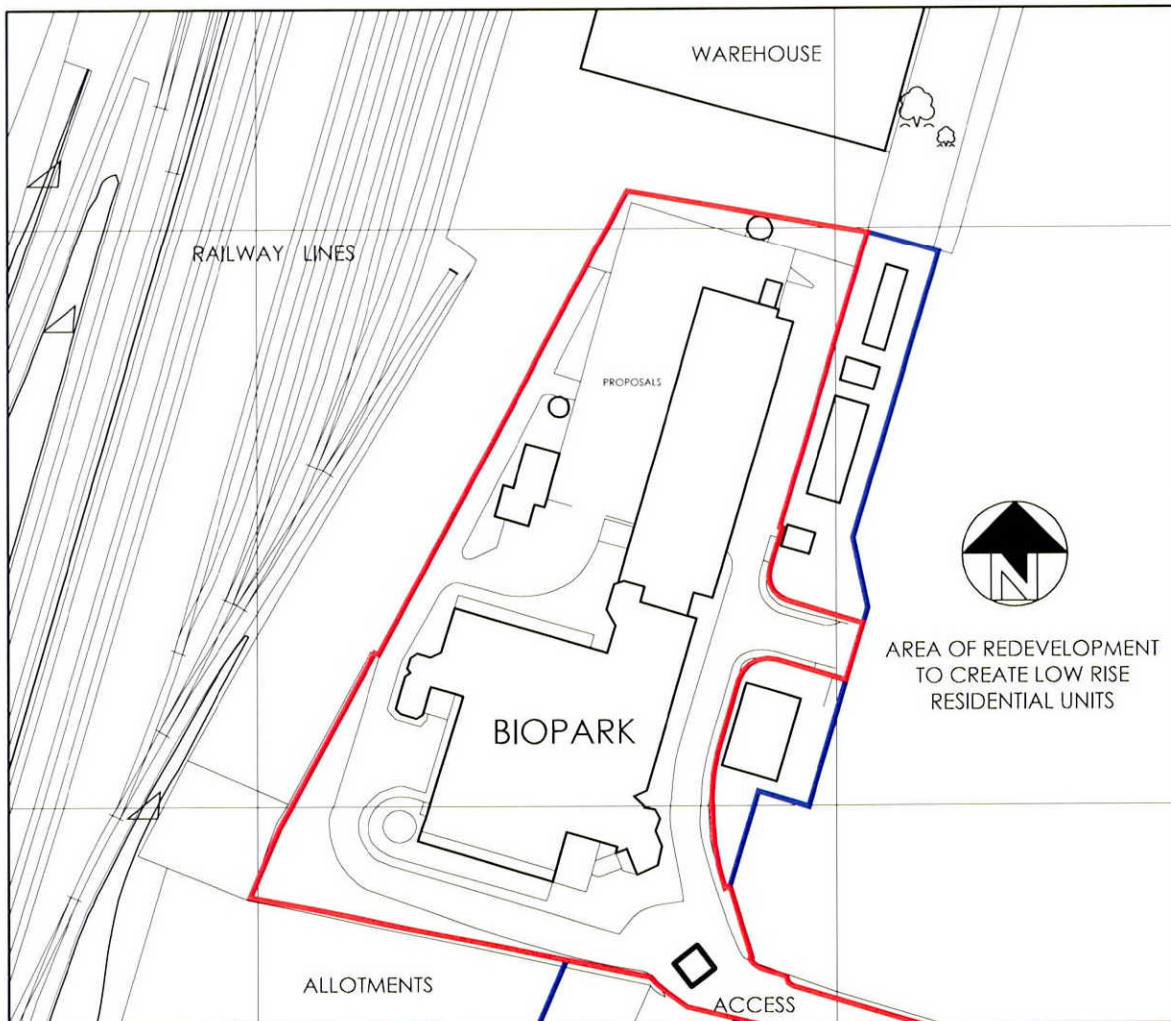

SITE LOCATION PLAN

Scale 1:1250

23857m

24060m

239

240

212638m

126

125

212462m

239

240

5238

5240

Metres

© Crown Copyright 2009

Reproduction in whole or in part is prohibited
without the prior permission of Ordnance Survey.

15/10/09
200/263

BIOPARK HERTFORDSHIRE