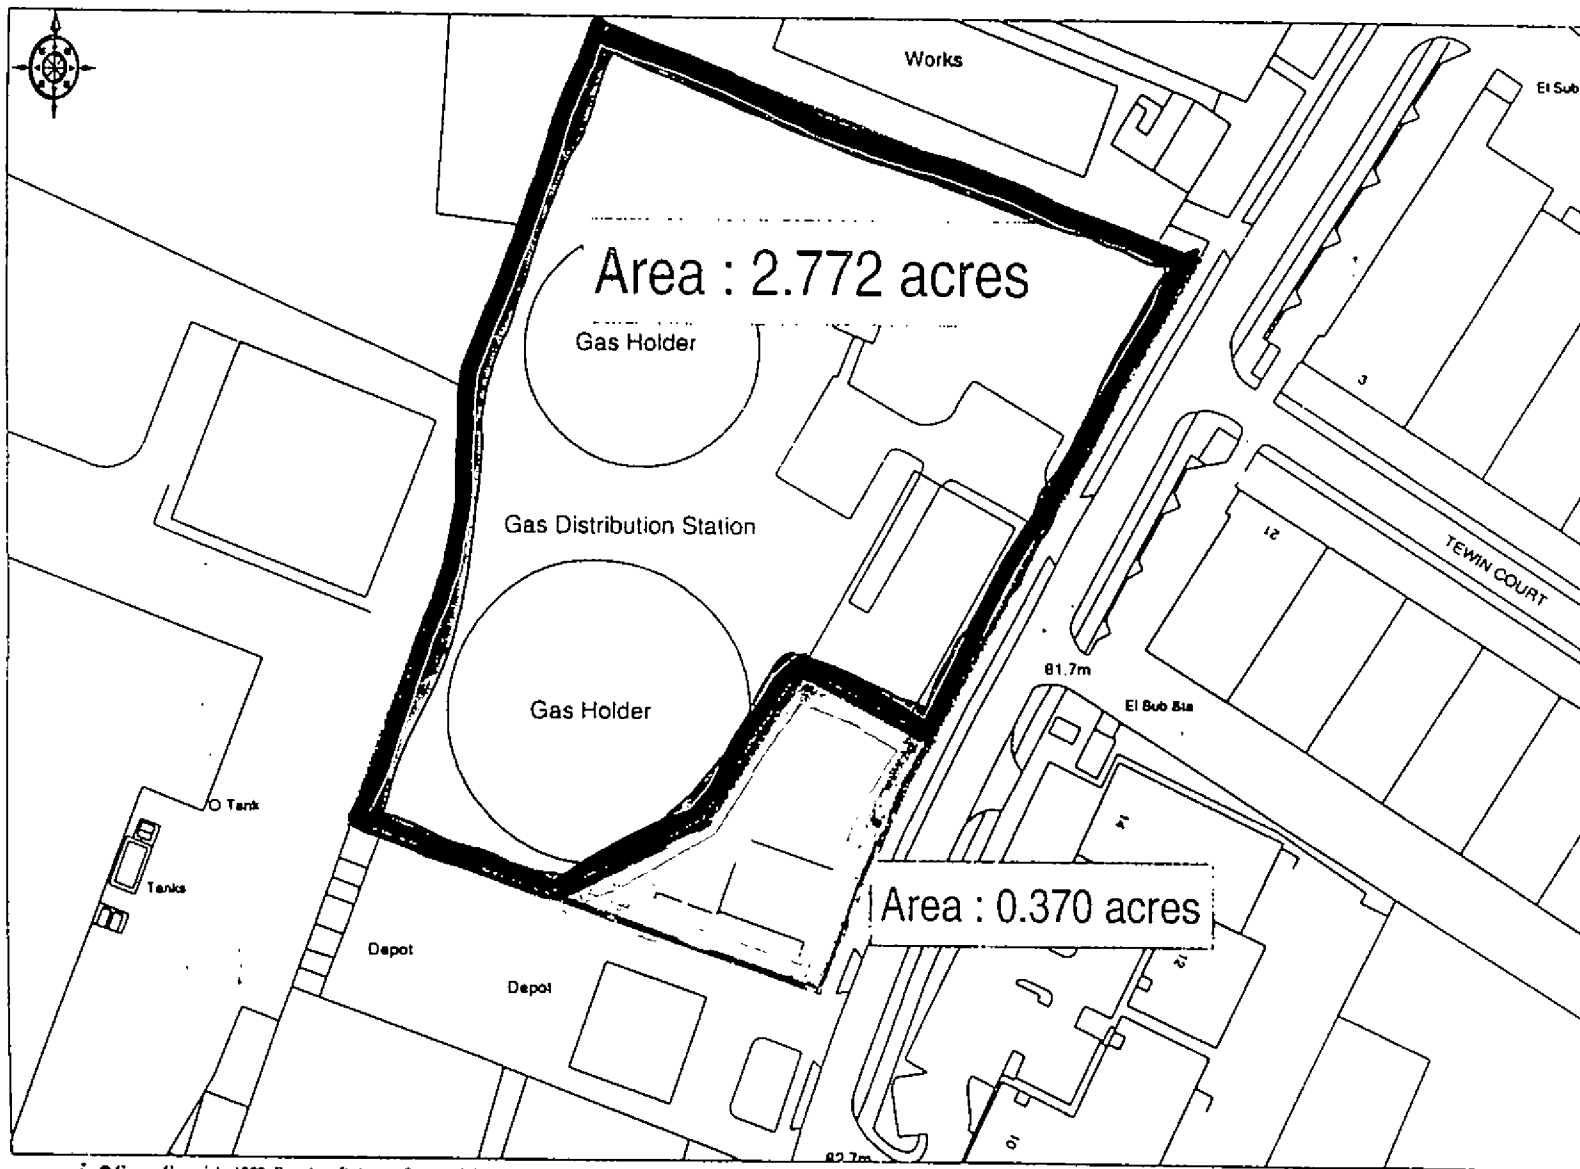

Tewin Road, Welwyn,
Hertfordshire

© Crown Copyright 1999 Based on Ordnance Survey digital data Survey Scale - 1:1250 Planned Scale - 1:1250
(Scales other than at Survey Scale should not be used for accurate measurement). Business occupancy data © 1999 Thomson Directories Ltd.

BG plc Property Division
Location Code 198

EA

0	9/92		M.J.K.		
No.	DATE	REVISION	BY	CHKD	APRD
STATION	WELWYN GARDEN CITY HOLDER STATION		 GAS SUPPLY SOUTH HERTS British Gas plc		
PROJECT	SITE N° M20				
SCALE	LOCATION PLAN		DRAWING No.	MAP REF.	REV.
1:10 000			DIS 0508	TL 2413 SE	0

DATE

© Crown Copyright 1999 Based on Ordnance Survey digital data Survey Scale - 1:1250 Plotted Scale - 1:1250
(Scales other than at Survey Scale should not be used for accurate measurement). Business occupancy data ©1999 Thomson Directories Ltd.