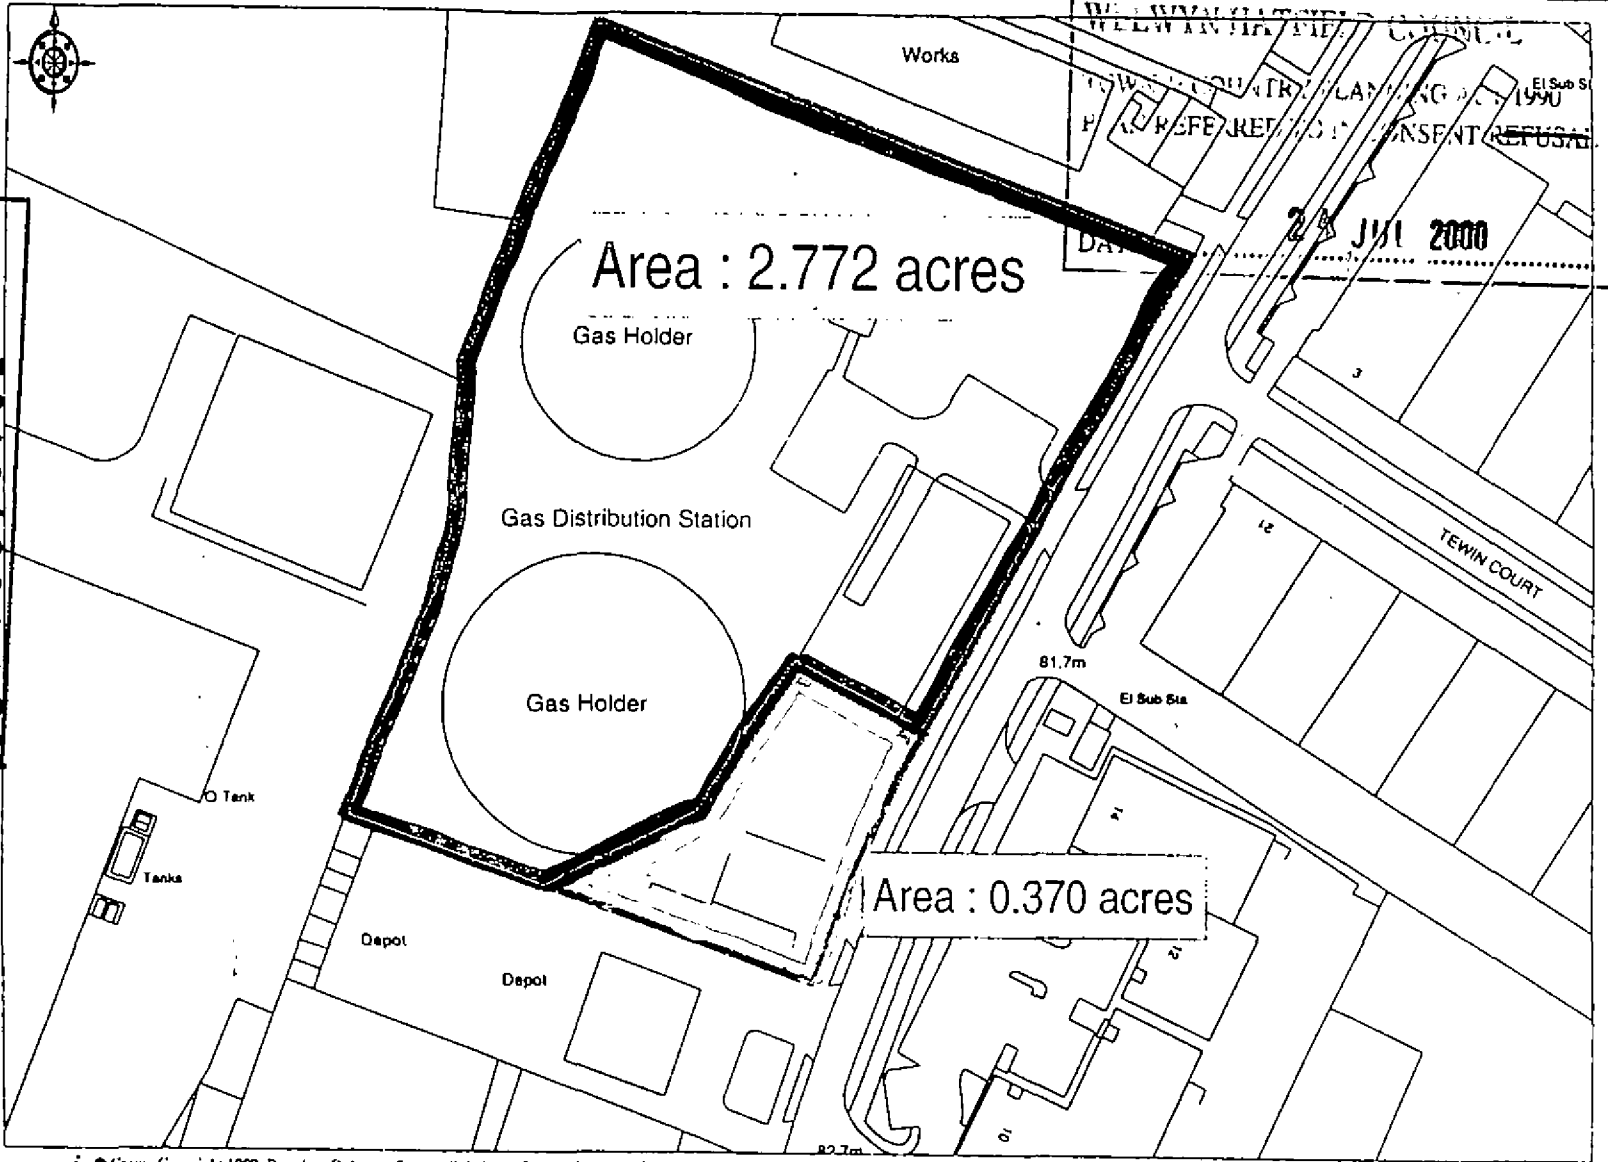

BG plc Property Division
Location Code 198

EA

0	9/92		M.J.K.		
No.	DATE	REVISION	BY	CHKD	APRD
STATION	WELWYN GARDEN CITY HOLDER STATION		 GAS SUPPLY SOUTH HERTS British Gas plc		
PROJECT	SITE N° M20				
SCALE	LOCATION PLAN		DRAWING No.	MAP REF.	REV.
1:10 000			DIS 0508	TL 2413 SE	0

DATE

© Crown Copyright 1999 Based on Ordnance Survey digital data Survey Scale - 1:1250 Plotted Scale - 1:1250
(Scales other than at Survey Scale should not be used for accurate measurement). Business occupancy data ©1999 Thomson Directories Ltd.