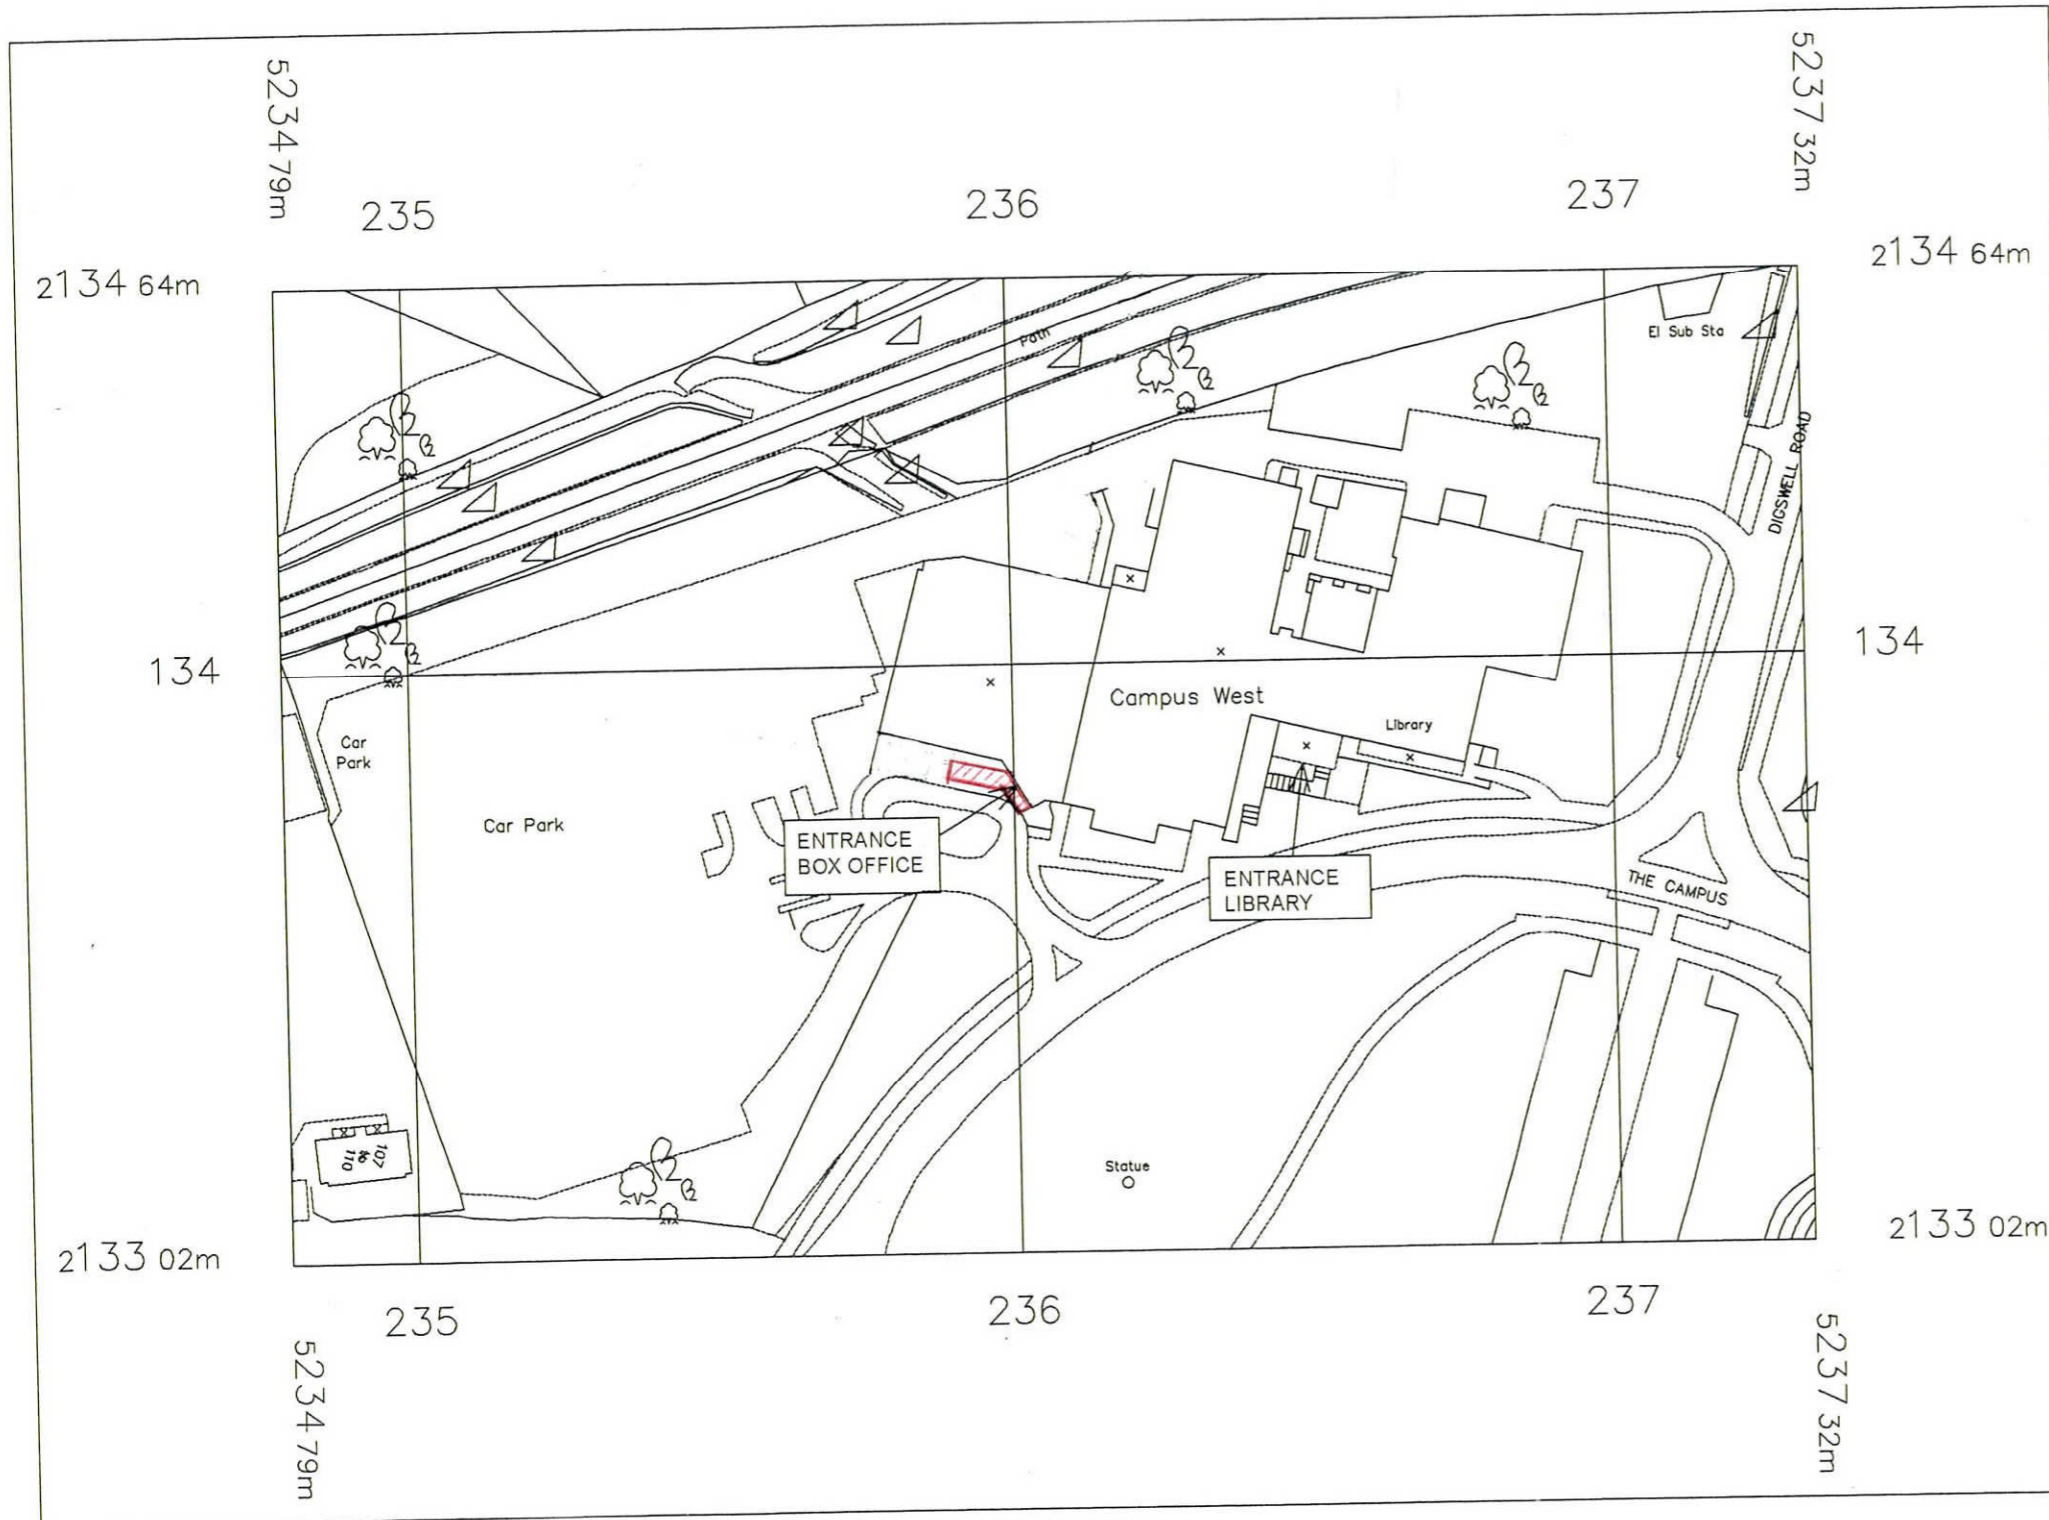

# Ordnance Survey<sup>®</sup> OS Sitemap<sup>®</sup>

NORTH

© Crown Copyright 2008

Reproduction in whole or in part is prohibited without the prior permission of Ordnance Survey.

WELWYN HATFIELD  
PLANNING  
OFFICE COPY  
21 DEC 2009  
No: 2009/2715

Project:  
**CAMPUS WEST  
ARTS AND CONFERENCE CENTRE**

Drawing:  
**SITE LOCATION PLAN**

Do not scale. This drawing must not be reproduced in whole or part without consent. Work only to figured dimensions which are to be checked on site, advise of any discrepancies.

Scale: 1:1250 **AT A3**  
Date: SEPT 2008  
Job No: 384  
Drg No: 12