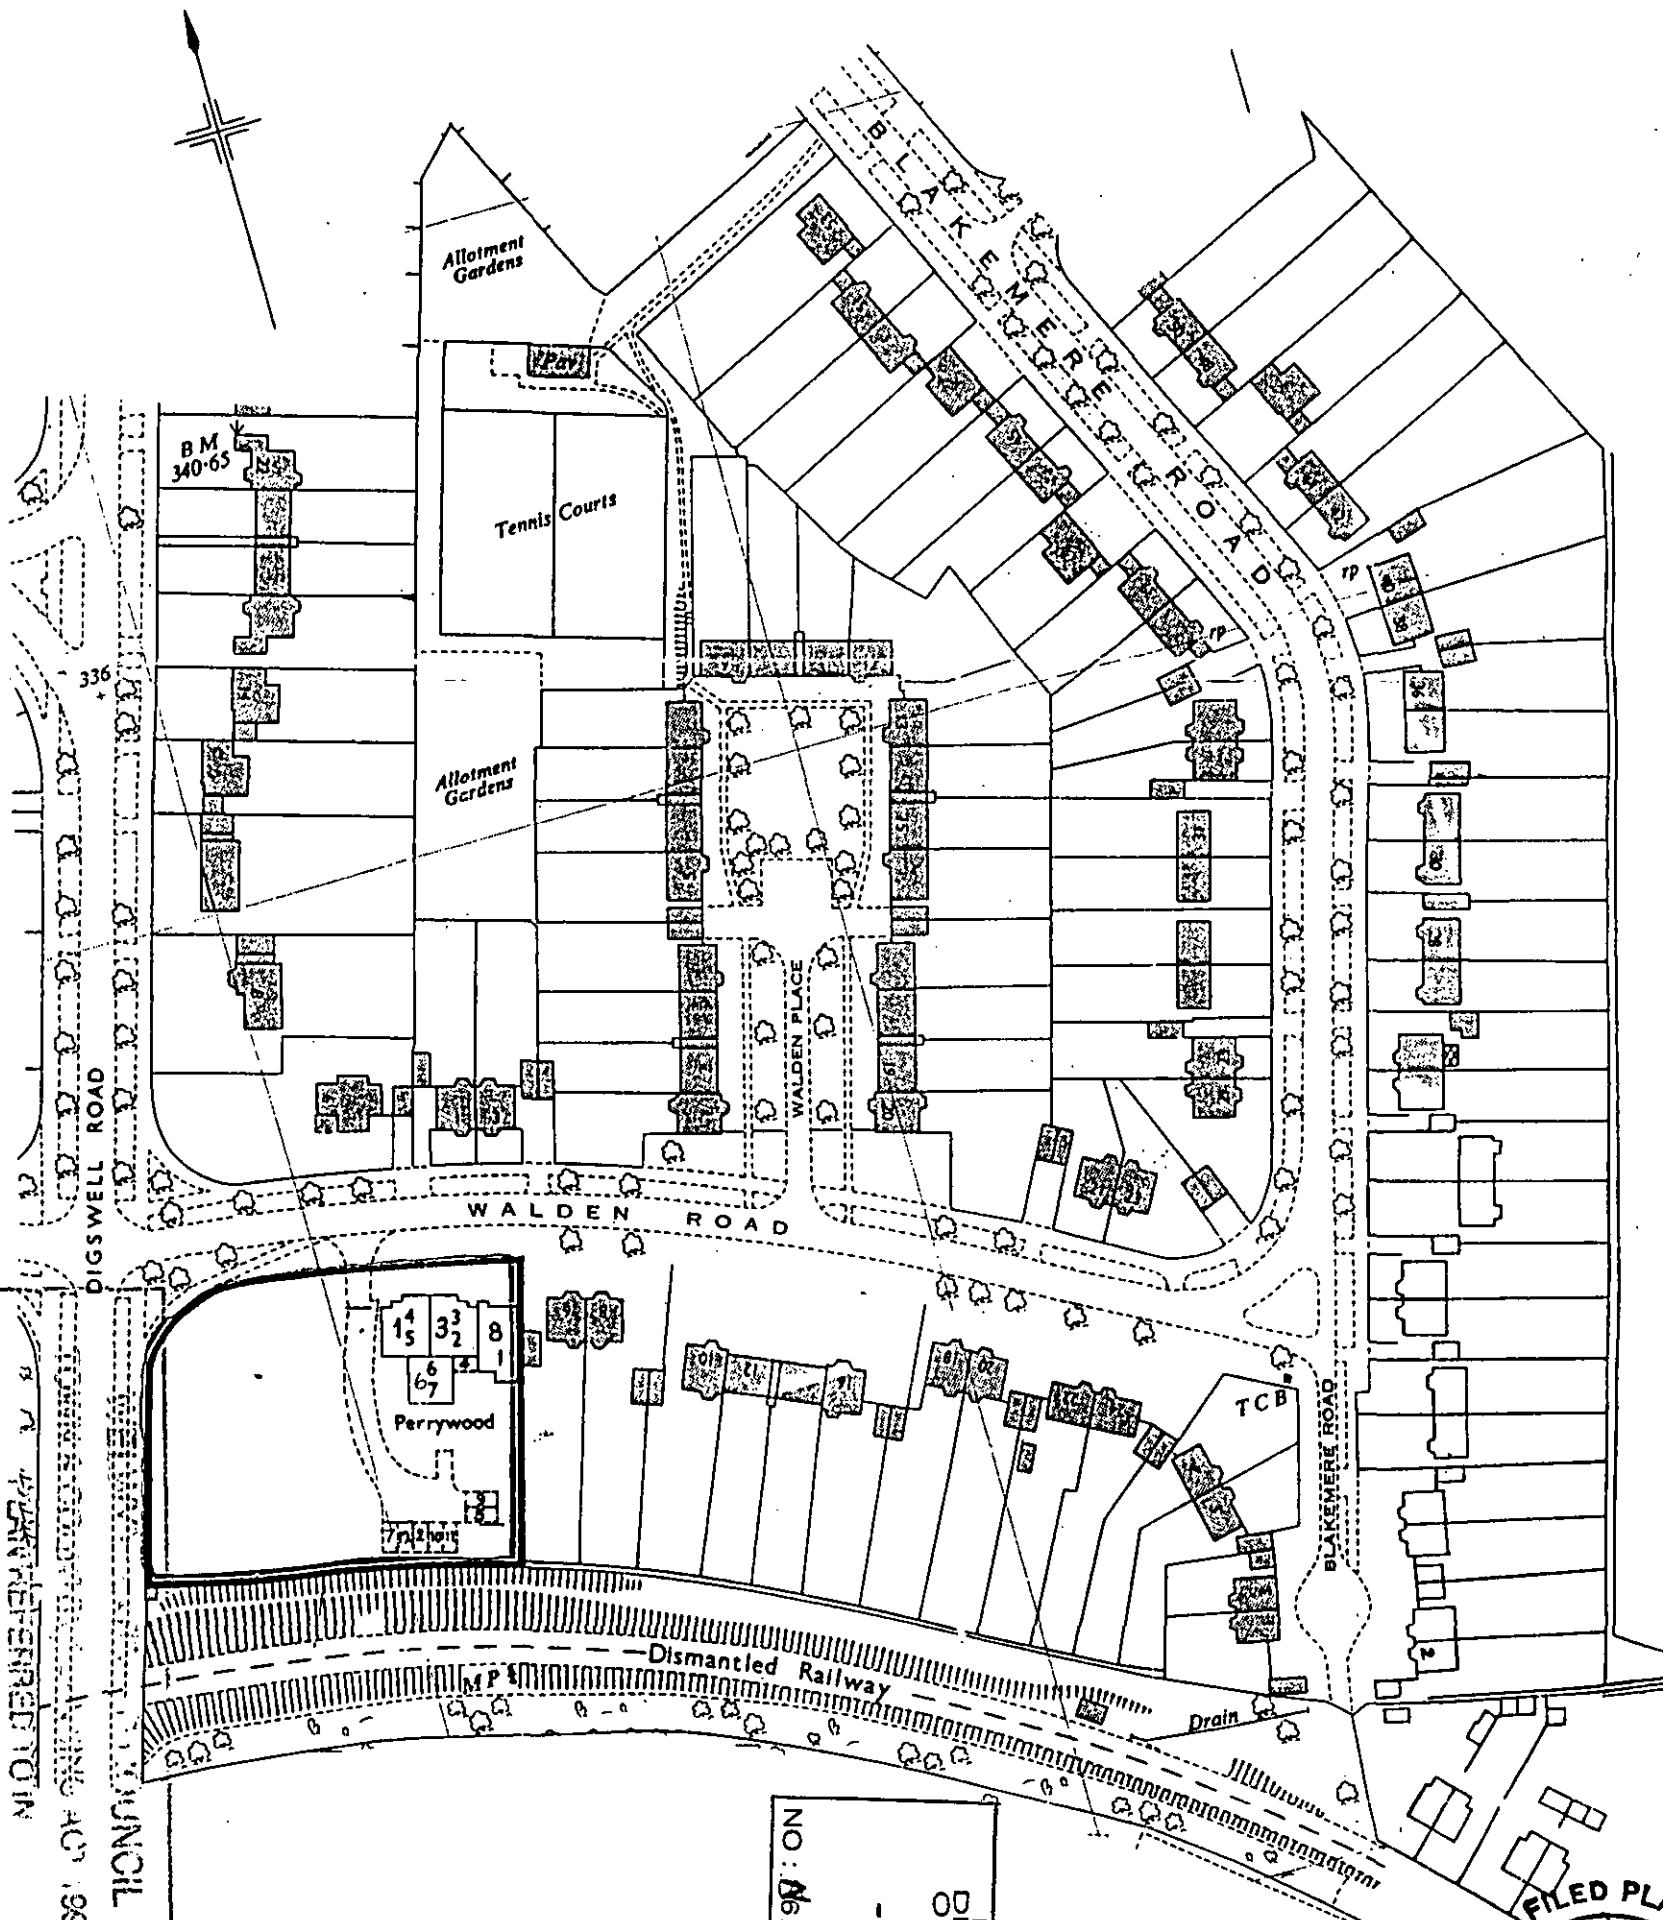

This OFFICE COPY shows the state of the title plan on 12.1.2000 and is admissible in evidence to the same extent as the original. This office copy of the title plan may be subject to minor distortions in scale.  
 Issued on 13.1.2000 by the Stevenage District Land Registry.  
 Crown copyright. Produced by HMLR. Further reproduction in whole or part is prohibited without the prior written permission of Ordnance Survey. Licence Number GD272728.

H.M. LAND REGISTRY		TITLE NUMBER	
		HD 223605	
ORDNANCE SURVEY PLAN REFERENCE	TL 2313	SECTION N	Scale 1/1250
COUNTY HERTFORDSHIRE	DISTRICT WELWYN HATFIELD		© Crown copyright 1989

DATED: 29 APR 2005  
 CONSENT / REFUSED  
 COUNCIL  
 1990