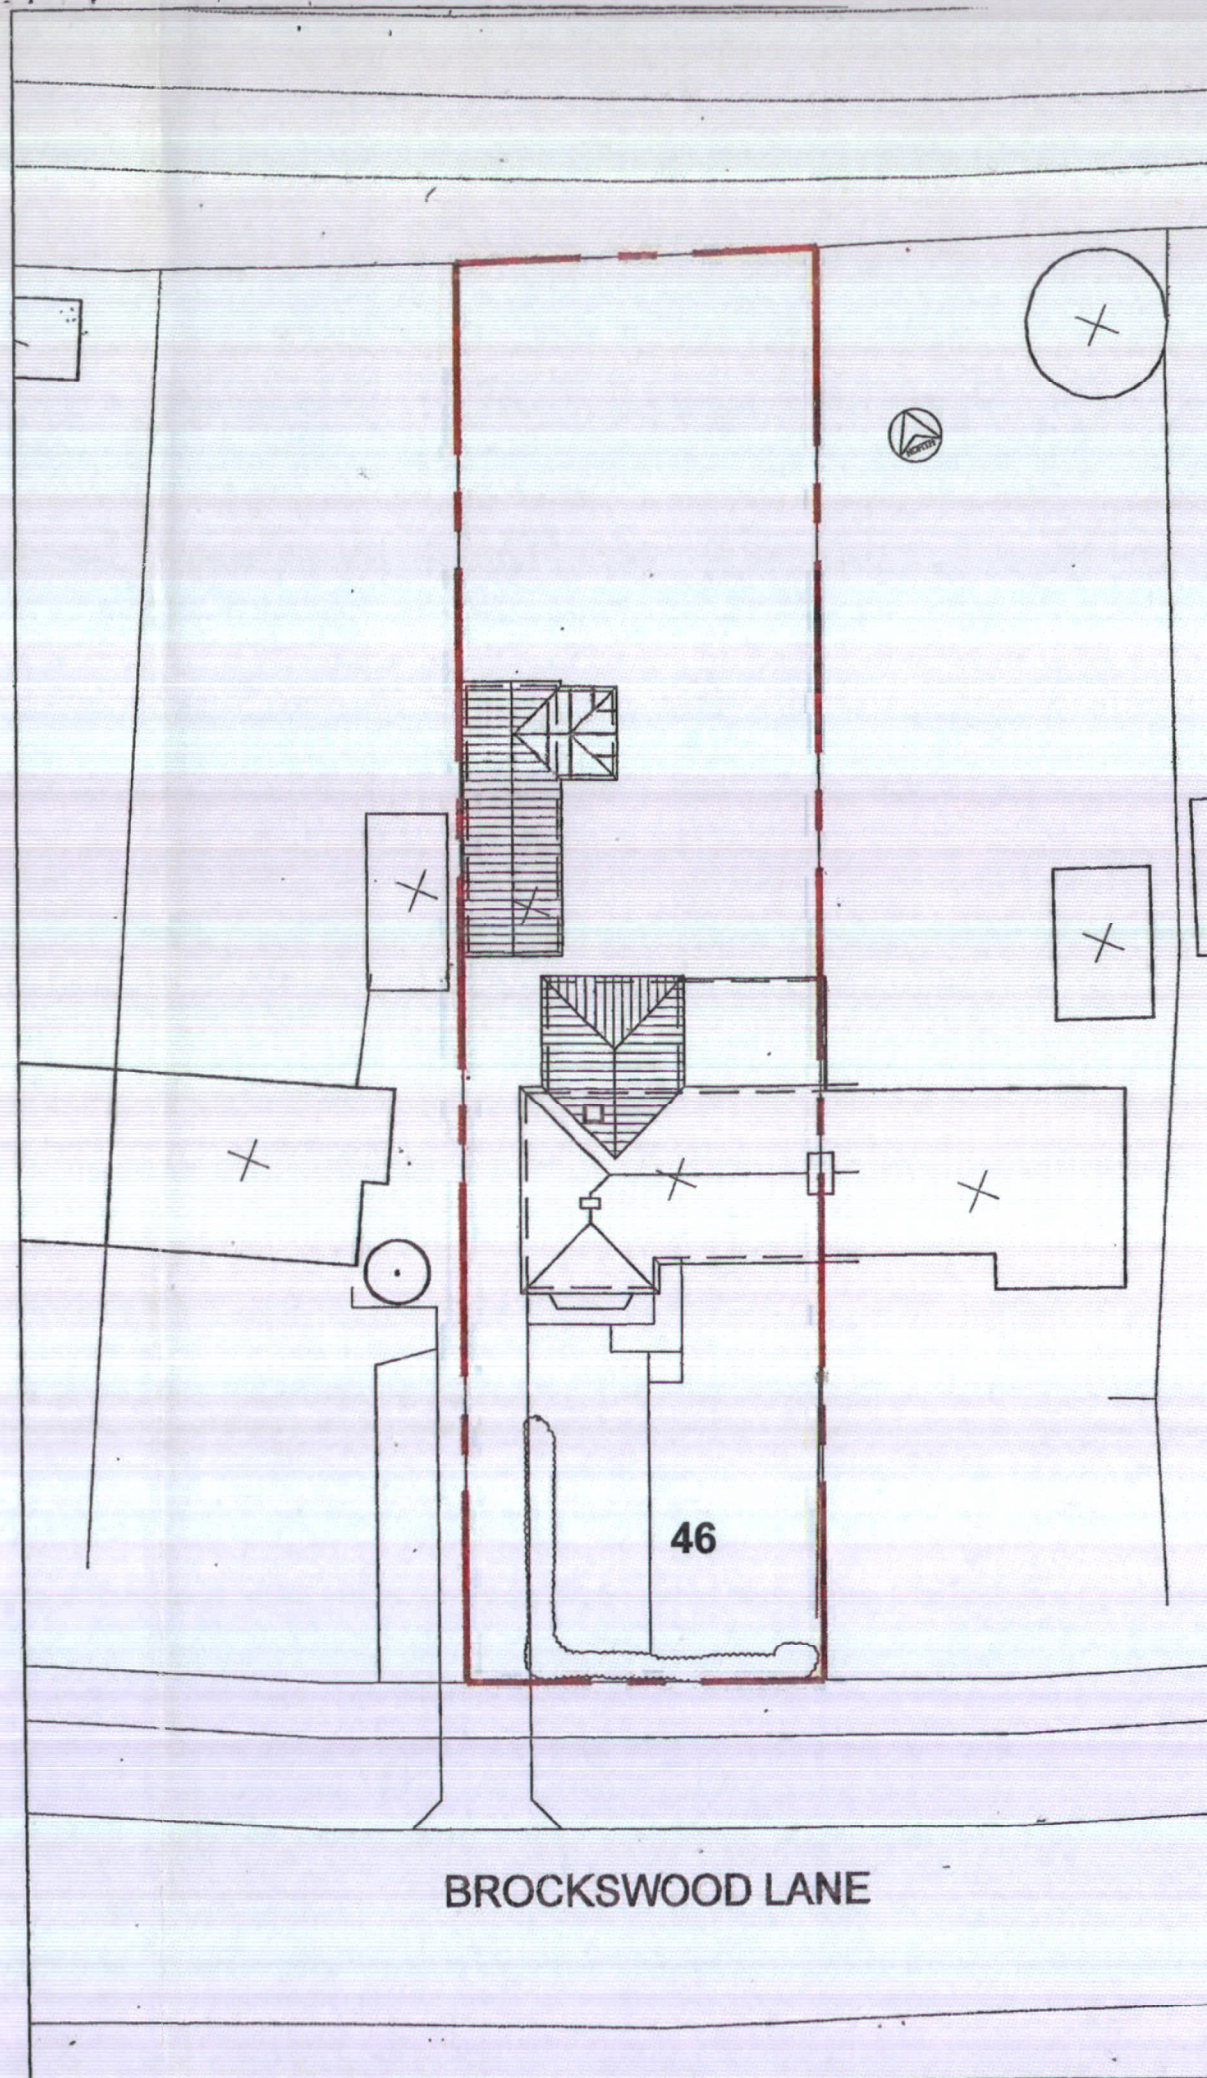

OS MasterMap 1250/2500/10000 scale  
 13 February 2015, ID: BLJT-00401080  
 www.planningapplicationmaps.co.uk

1:1250 scale print at A4, Centre: 522943 E, 213308 N

©Crown Copyright Ordnance Survey. Licence no. 100051661

**SCALEBARS (metres)**  
 1:1250  
 0 10 20 30 40 50 60  
 1:250  
 0 2 4 6 8 10 12

Project

**46 BROCKWOOD LANE  
 WELWYN GARDEN CITY  
 AL8 7BG**

Title  
**SITE LOCATION PLAN  
 & BLOCK / ROOF PLAN**

Scale	Date
1:250, 1:1250 @ A3	01/02/15
Drawn Peter Runacres	Checked
Drawing Number 01	Revision 1

**BLOCK PLAN / ROOF PLAN @ 1:250**