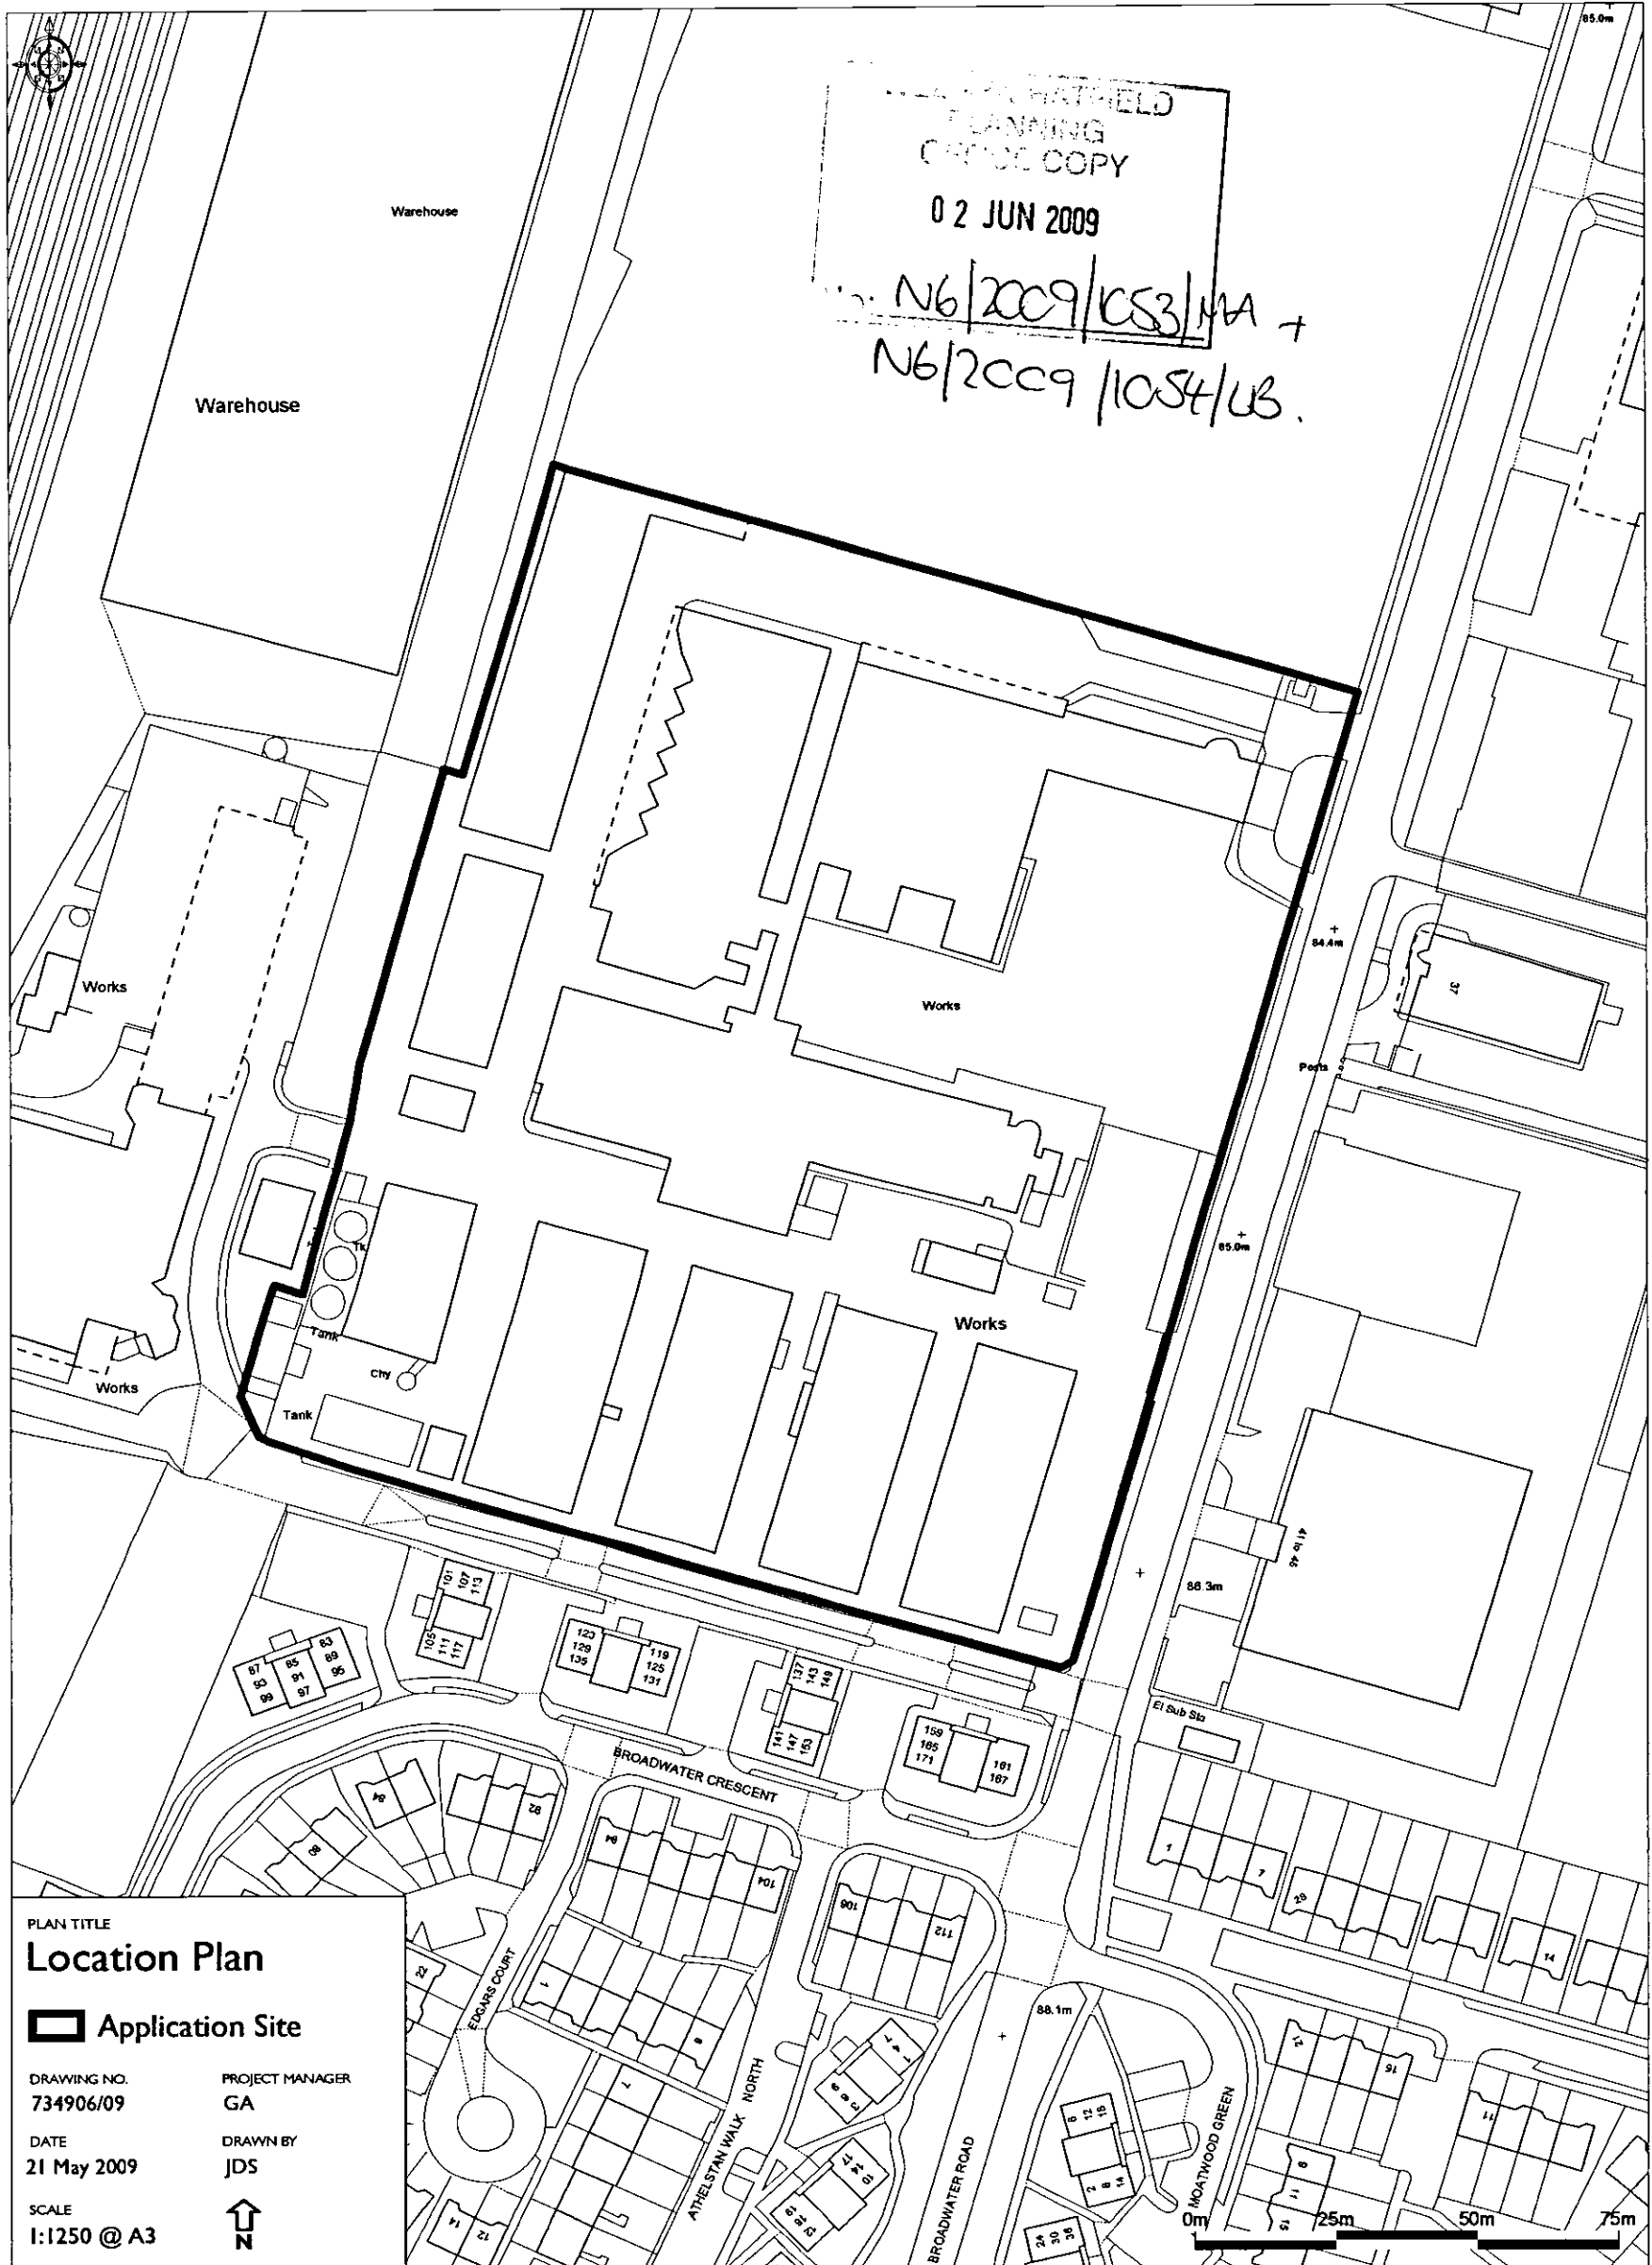

George Wimpey North Thames  
 Roche Building  
 Welwyn Garden City

PLAN TITLE  
**Location Plan**

Application Site

DRAWING NO.  
 734906/09

DATE  
 21 May 2009

SCALE  
 1:1250 @ A3

PROJECT MANAGER  
 GA

DRAWN BY  
 JDS