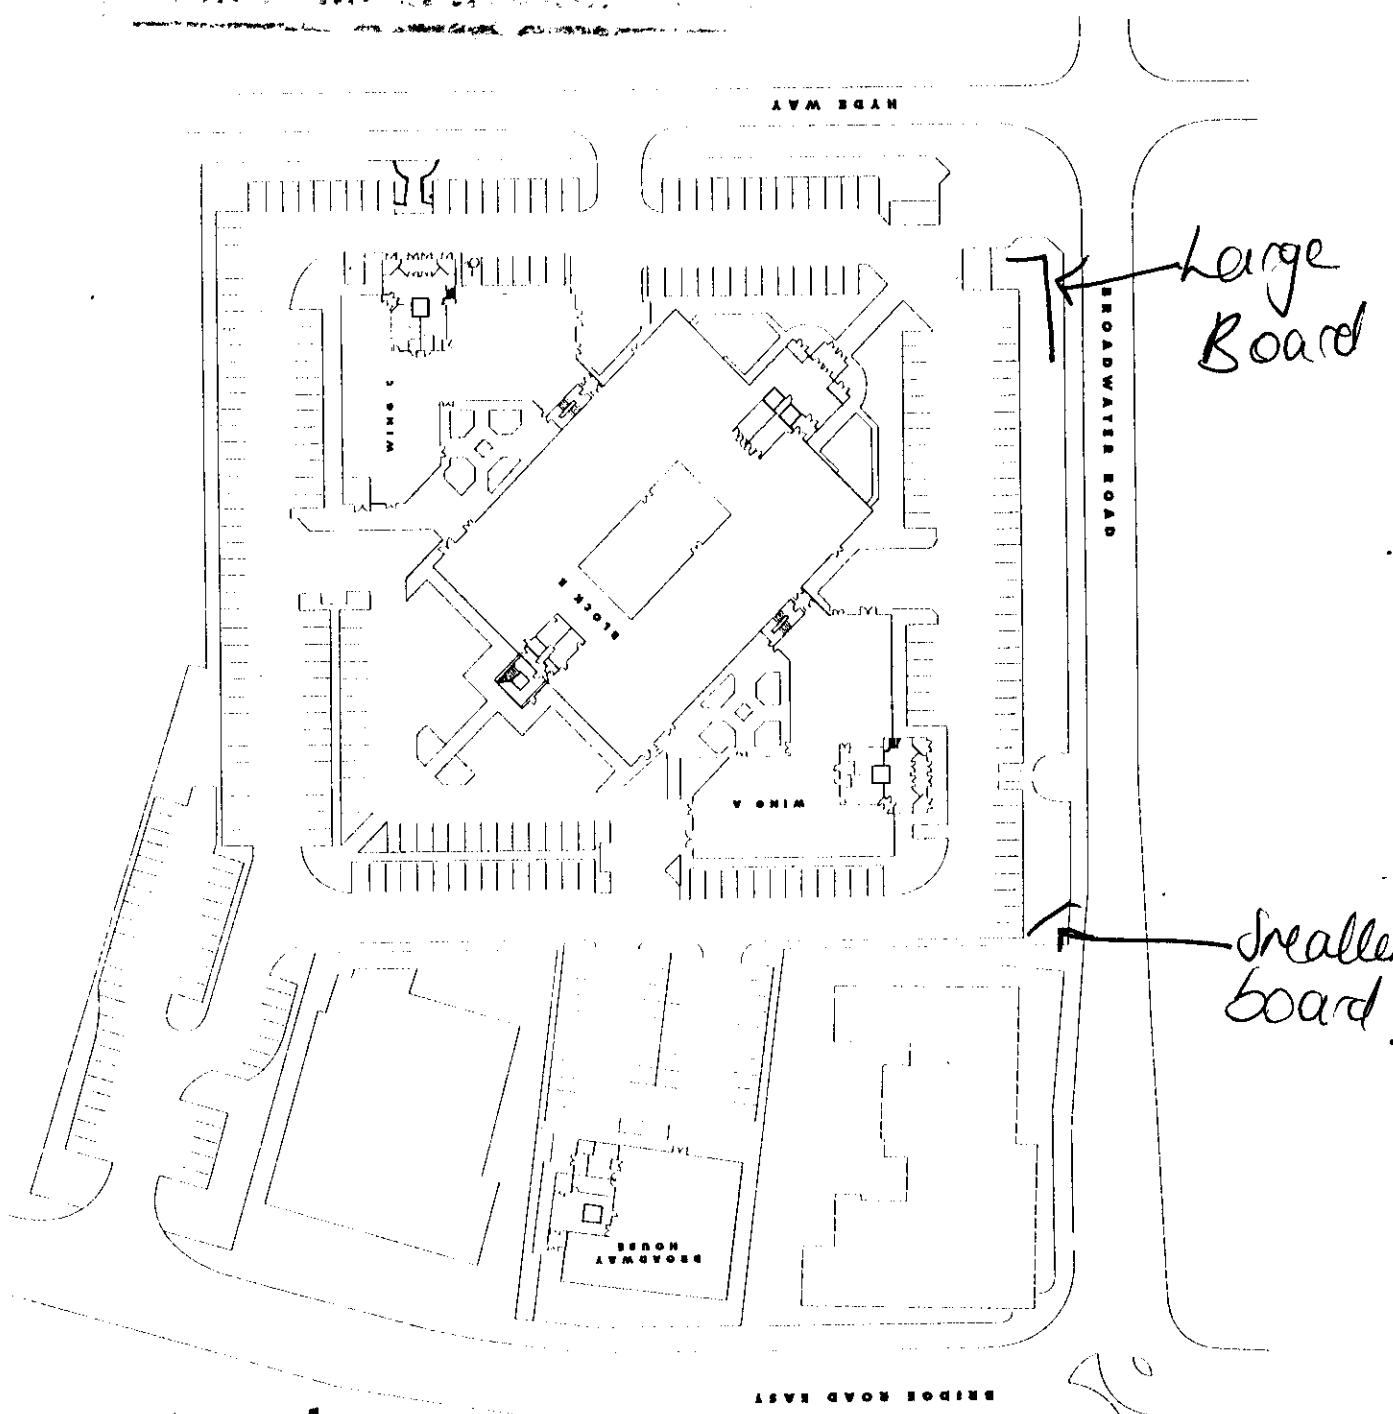

WELWYN HATFIELD DC

TOWN & COUNTRY PLANNING ACT 1990

AS AMENDED BY THE CONSERVATION ACT 1991

1661 404 1991

Large Board

Smaller board

N6/51/91

BROADWAY HOUSE
0,000 sq ft self contained office
conditioned office with 20 car
parking spaces also available
with Albany Place