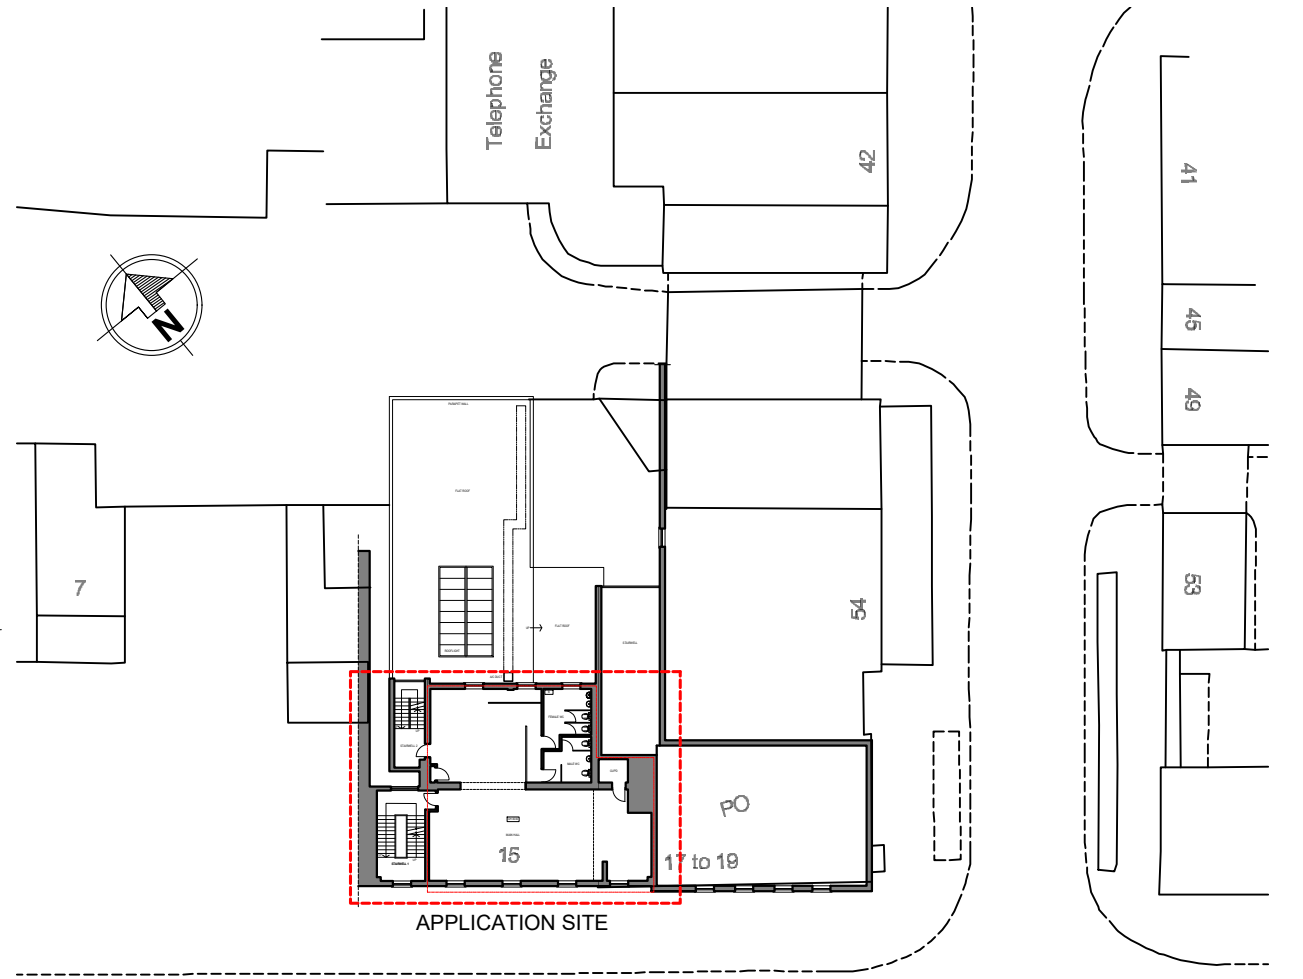

EXISTING FIRST FLOOR PLAN
scale 1:100

EXISTING SITE PLAN
scale: 1:500

Rev.	Date	Revisions
PLANNING		
 ARCH ARCHITECTURAL DESIGN STUDIO 400 West Green Road, West Green, London, N15 3PX Tel: 07842410527 Web: www.archpl.co.uk		
Client Mr. Munis Musabekov		
Project 15 Howardsgate AL8 6BU		
Scale 1/100,500 @A3	Date 08/2024	
Drawn By RG	Checked By AEC	
Project No. 24022	Drawing No. E101	Revision -
Drawing title Existing First Floor and Site Plan		