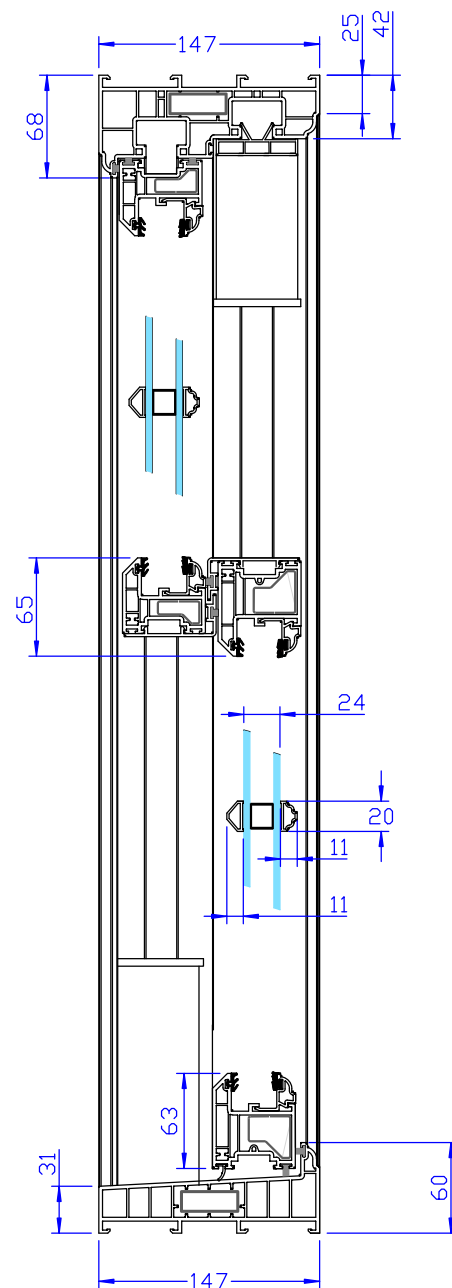

Authentic (2019) Cross Sections

Vertical Cross Sections

Horizontal Cross Sections

With DBR

Without DBR

Bottom Sash