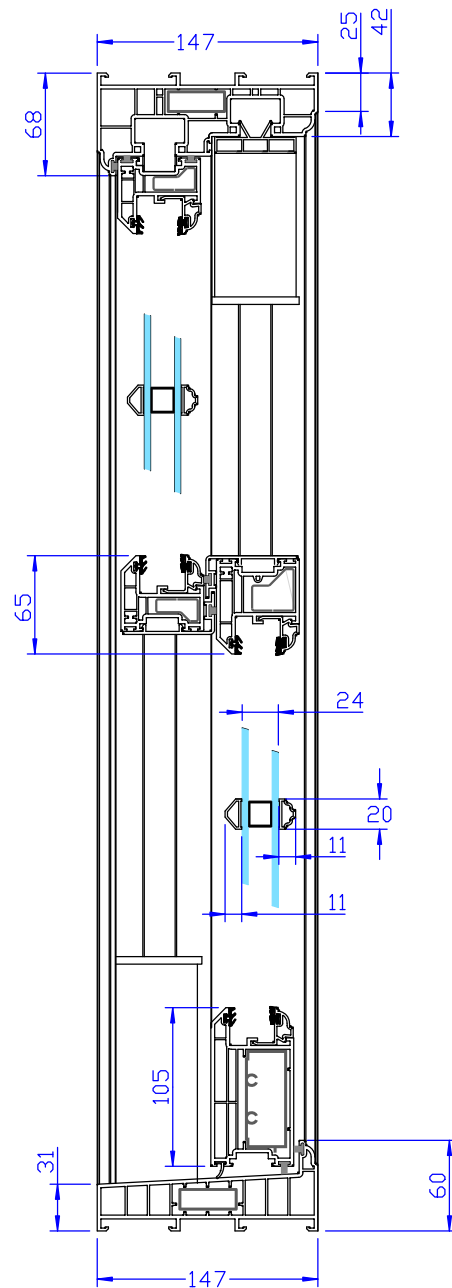

Authentic (2019) Cross Sections

Vertical Cross Sections

Horizontal Cross Sections

With DBR

Without DBR

Bottom Sash