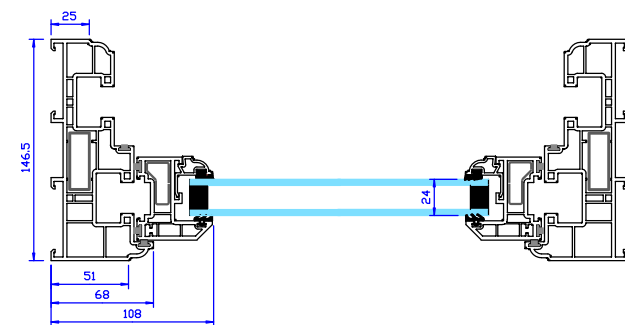

Top Sash

masterframe
4 Crittall Road
Witham
Essex
CM8 3DR
01376 510410
www.masterframe.co.uk
Registered in England: 2272659

Title:		Authentic	
Original Drawing date:		29 - 03 - 2019	
Drawn By:		R Rabett	
Revision History			
REV	Ammdment	BY	Date
DO NOT SCALE: Dimensions in mm.		DWG Reference: G:Masterframe/Technical/CE/Mark/DOP/2019/Authentic 2019