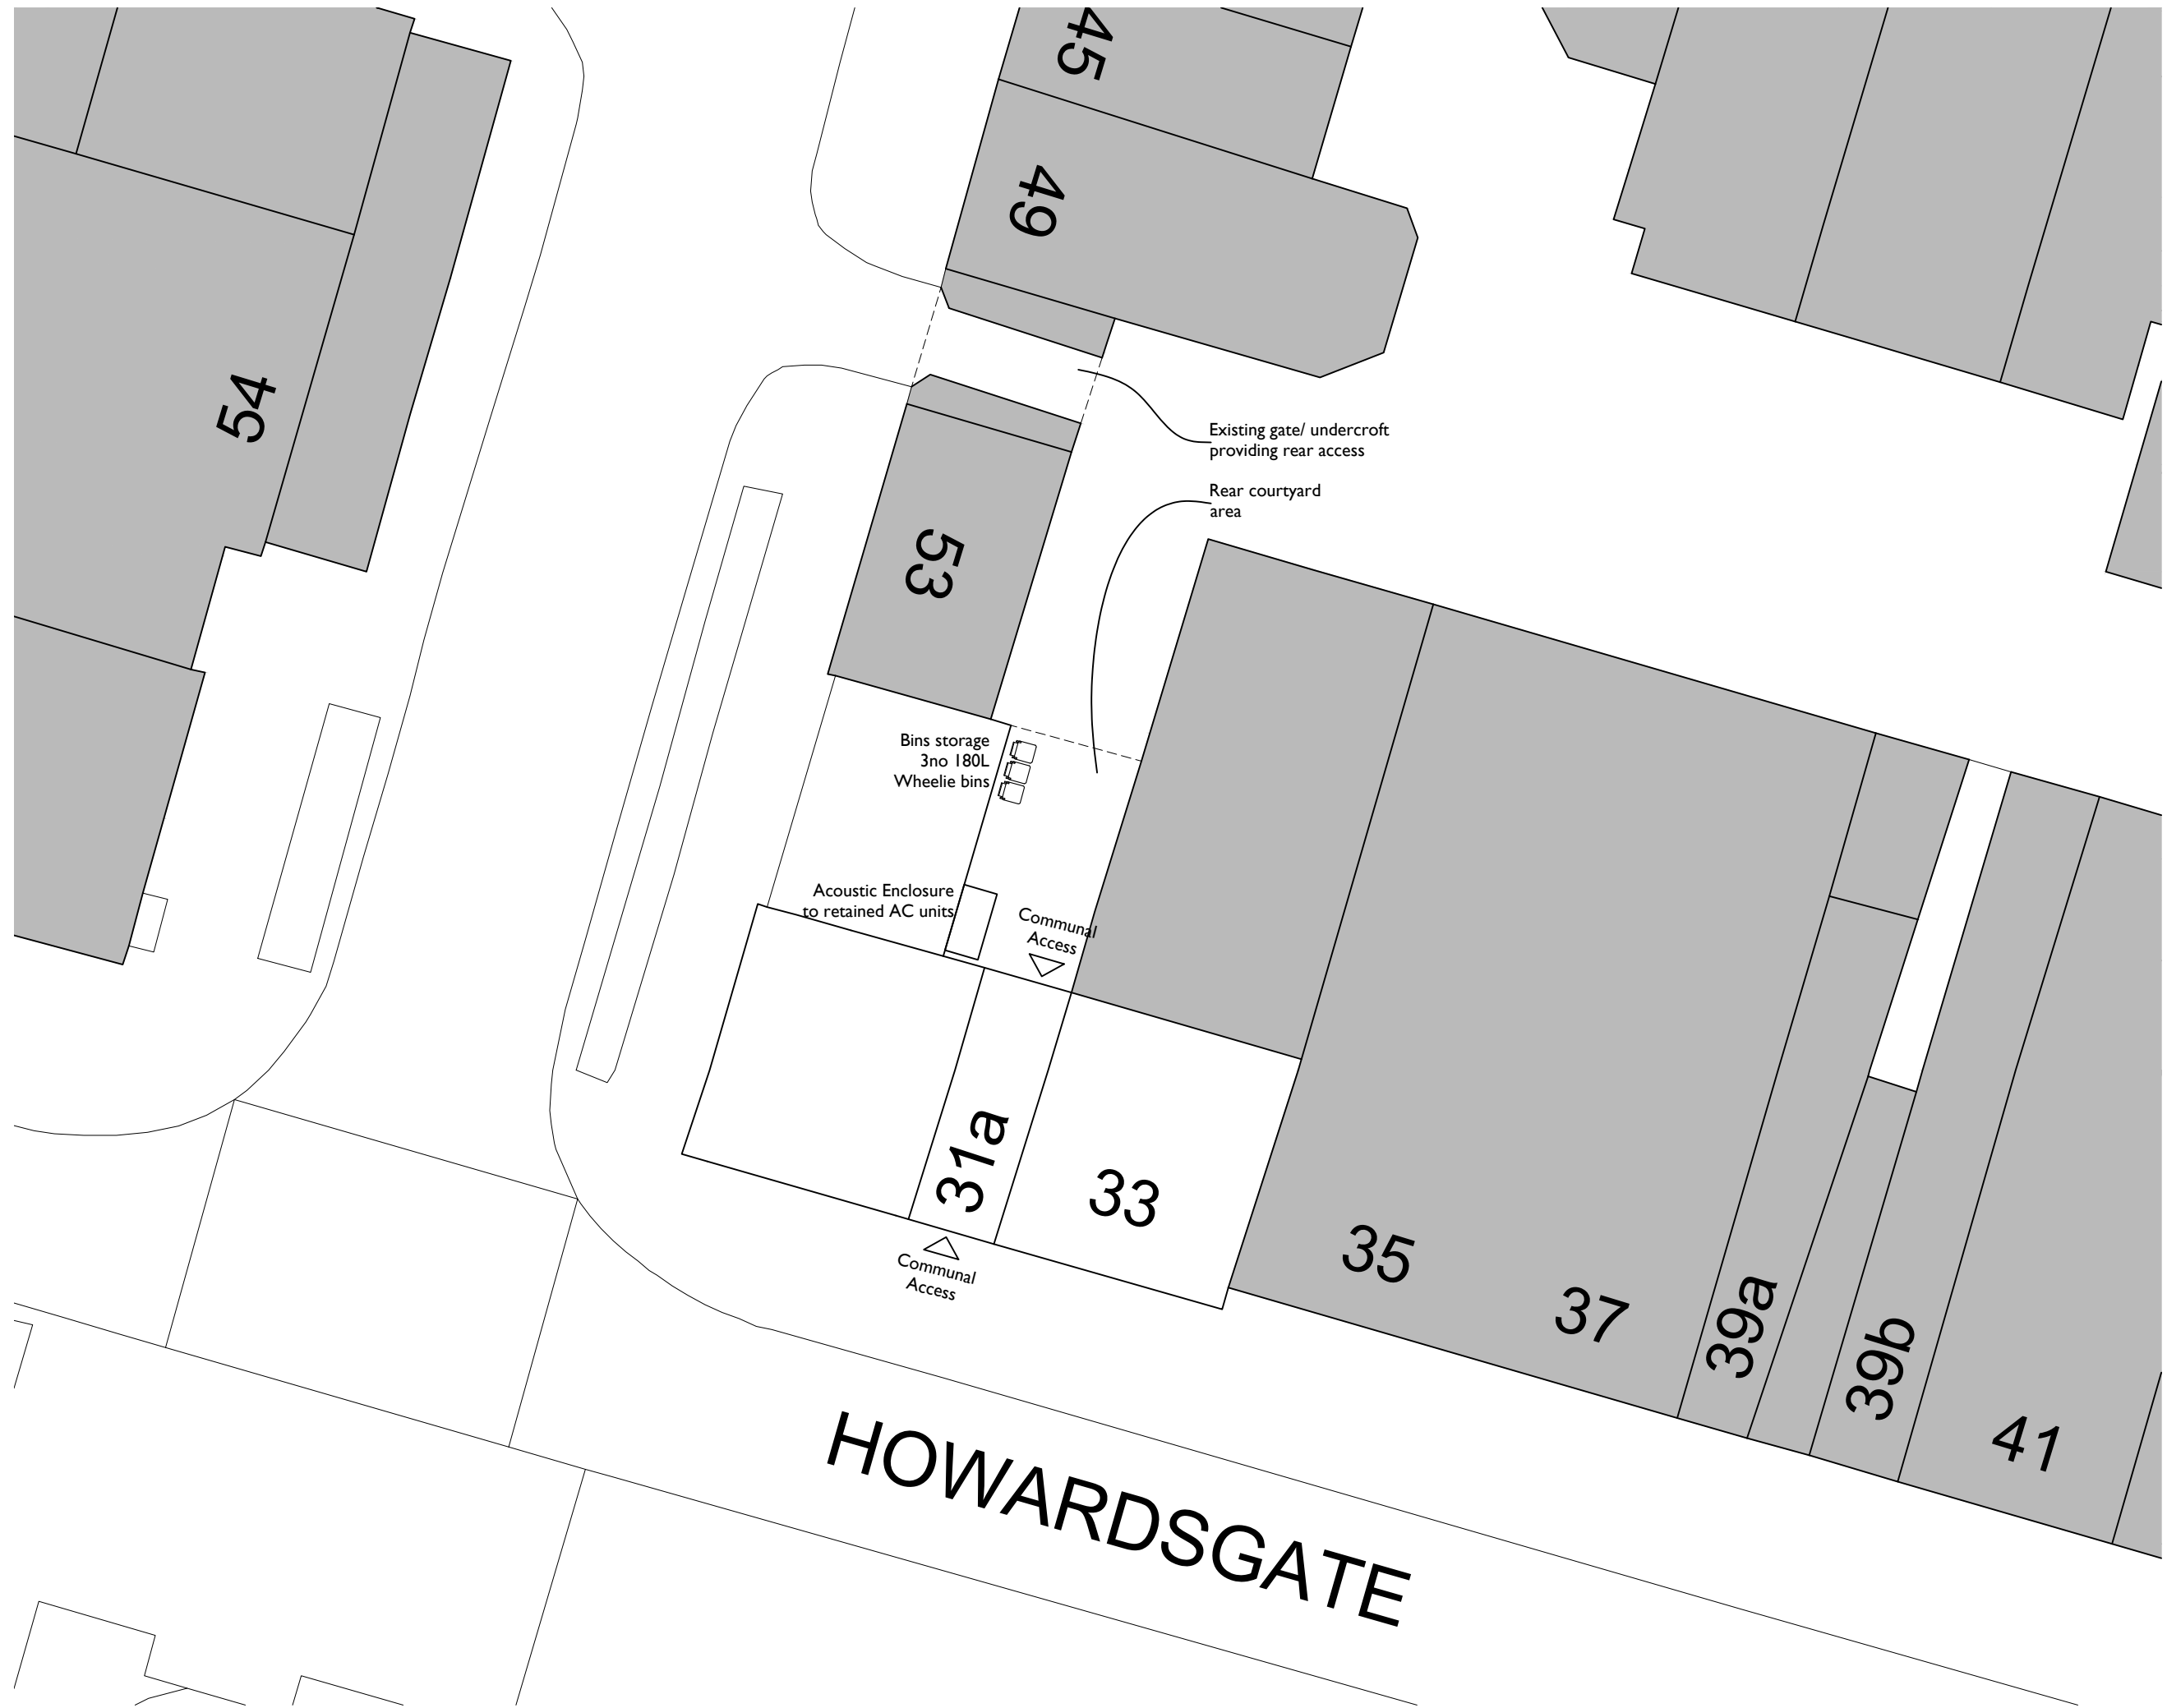

THIS DRAWING IS A PRINT AND MUST NOT BE SCALED.
ANY QUERIES REGARDING DIMENSIONS TO BE TAKEN UP WITH
PENTANGLE DESIGN GROUP.
ALL DIMENSIONS OF EXISTING BUILDINGS TO BE VERIFIED ON SITE.
THIS DRAWING IS THE COPYRIGHT OF PENTANGLE DESIGN GROUP
AND SHALL NOT BE IN ANY WAY USED OR REPRODUCED WITHOUT
THEIR PRIOR WRITTEN CONSENT.

PLANNING CONDITION 5

PENTANGLE
DESIGN GROUP

SUITE 1, 21 BANCROFT HITCHIN HERTS SG5 1JW
TEL 01462 431133 E: PDG@PENTANGLEDESIGN.CO.UK

JOB TITLE
Proposed Alterations to
31 Howards Gate, Welwyn Garden City

DRAWING TITLE
Site Plan

SCALE 1:200	DRAWING NUMBER 05	REVISION B
DATE March 2021		
SHEET A3		
JOB NUMBER 3644		

ARCHITECTS & INTERIOR DESIGNERS