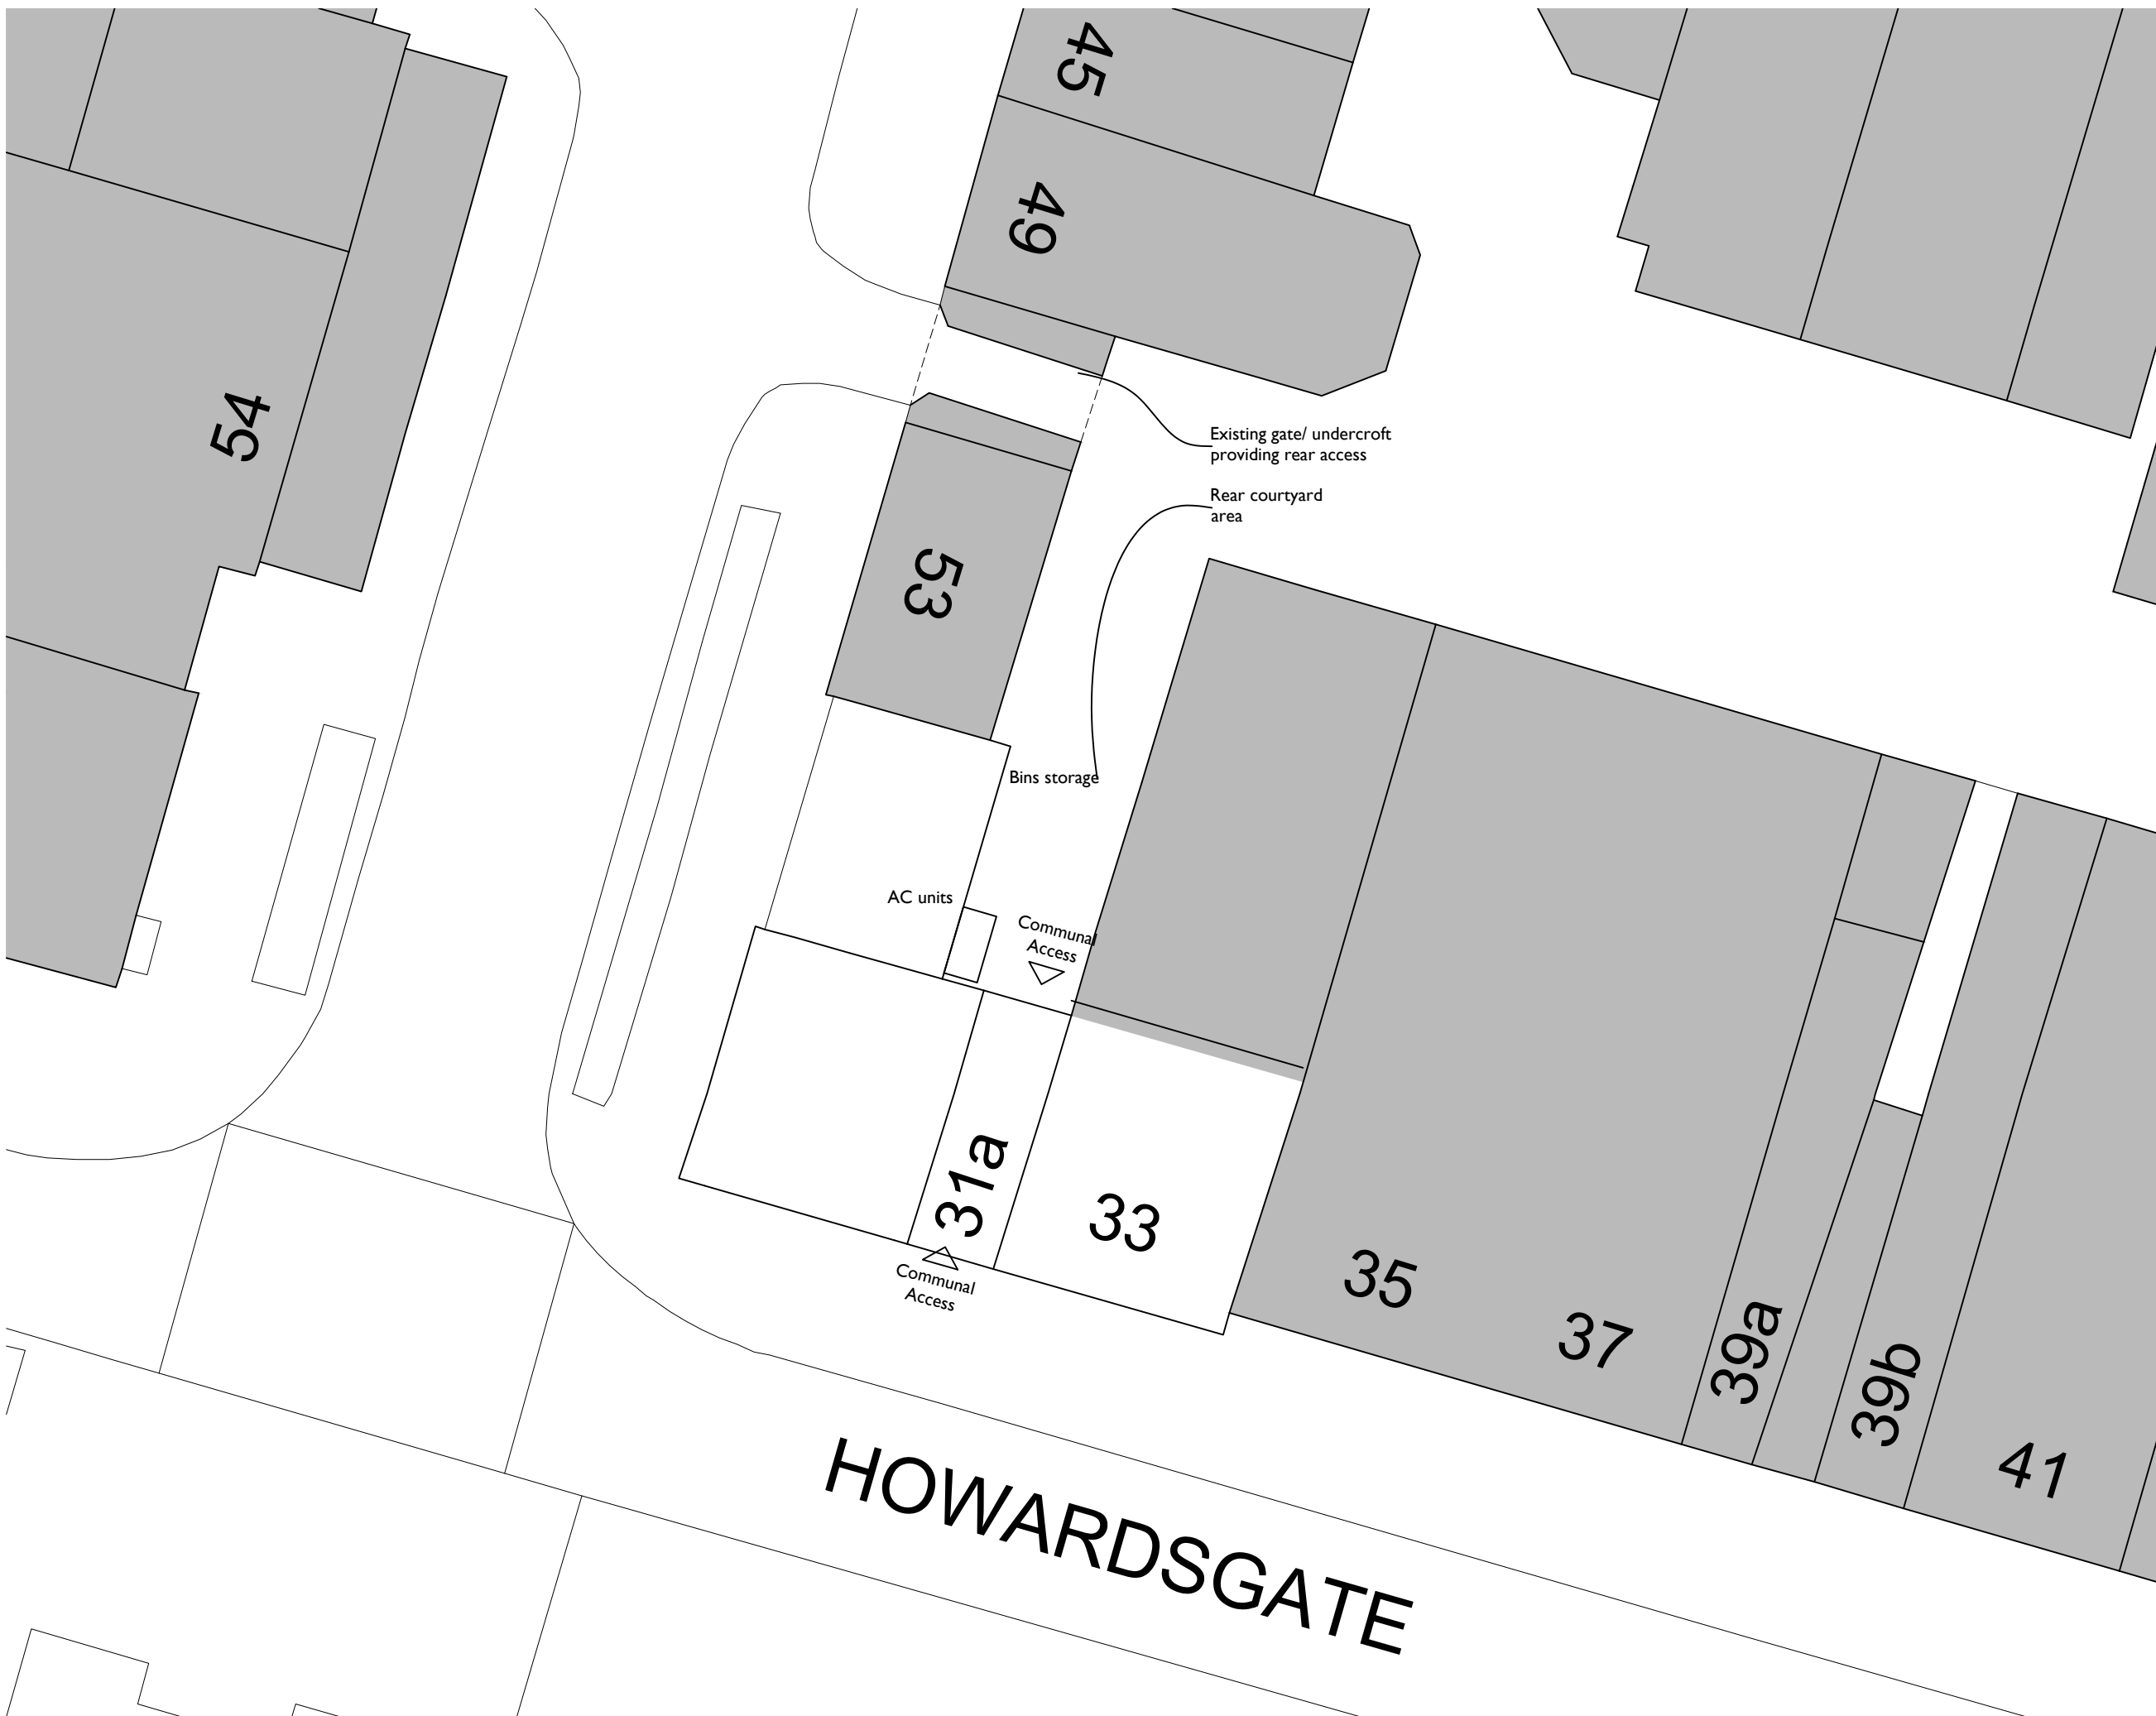

THIS DRAWING IS A PRINT AND MUST NOT BE SCALED.
ANY QUERIES REGARDING DIMENSIONS TO BE TAKEN UP WITH
PENTANGLE DESIGN GROUP.

ALL DIMENSIONS OF EXISTING BUILDINGS TO BE VERIFIED ON SITE.

THIS DRAWING IS THE COPYRIGHT OF PENTANGLE DESIGN GROUP
AND SHALL NOT BE IN ANY WAY USED OR REPRODUCED WITHOUT
THEIR PRIOR WRITTEN CONSENT.

NOTES

PLANNING

PENTANGLE

D E S I G N G R O U P

SUITE 1, 21 BANCROFT HITCHIN HERTS SG5 1JW
TEL(01462) 431133 E:PDG@PENTANGLEDESIGN.CO.UK

JOB TITLE

Proposed Alterations to
31 Howards Gate, Welwyn Garden City

DRAWING TITLE

Existing Site Plan

SCALE

1:200

DATE

March 2021

SHEET

A3

JOB NUMBER

3644

DRAWING NUMBER

05

REVISION

B

ARCHITECTS & INTERIOR DESIGNERS