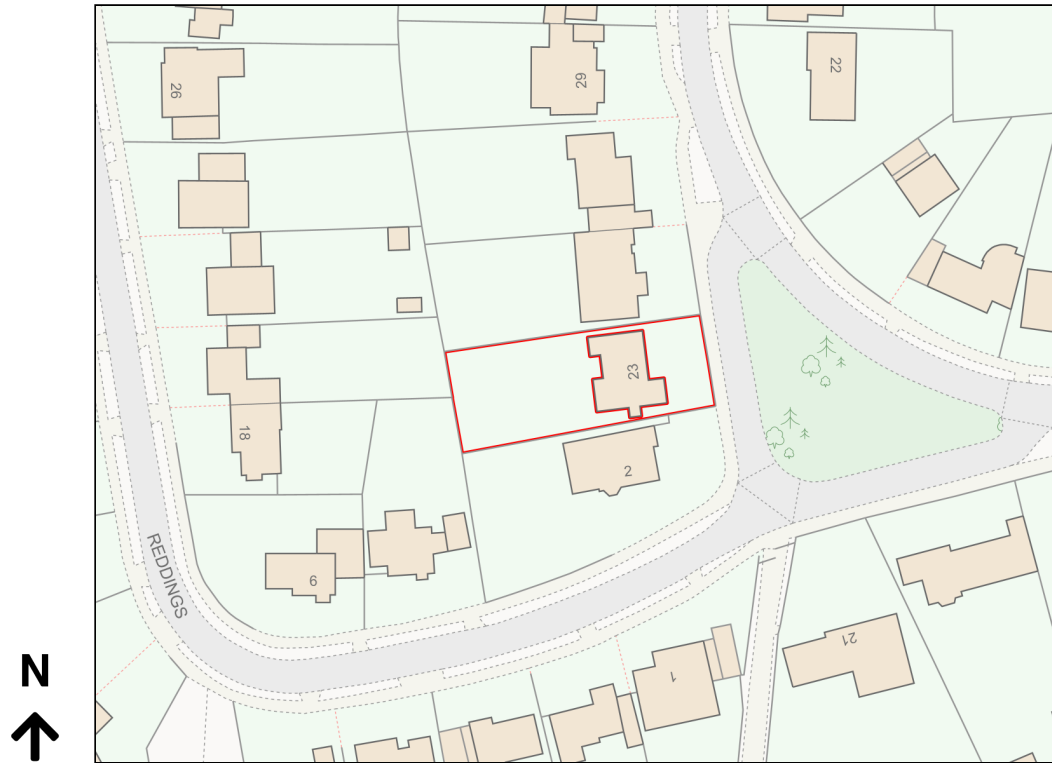

Location Plan

Site Address: 23, Roundwood Drive, Welwyn Garden City, AL8 7JZ

Date Produced: 11-Sep-2023

Scale: 1:1250 @A4

Planning Portal Reference: PP-12437773v1