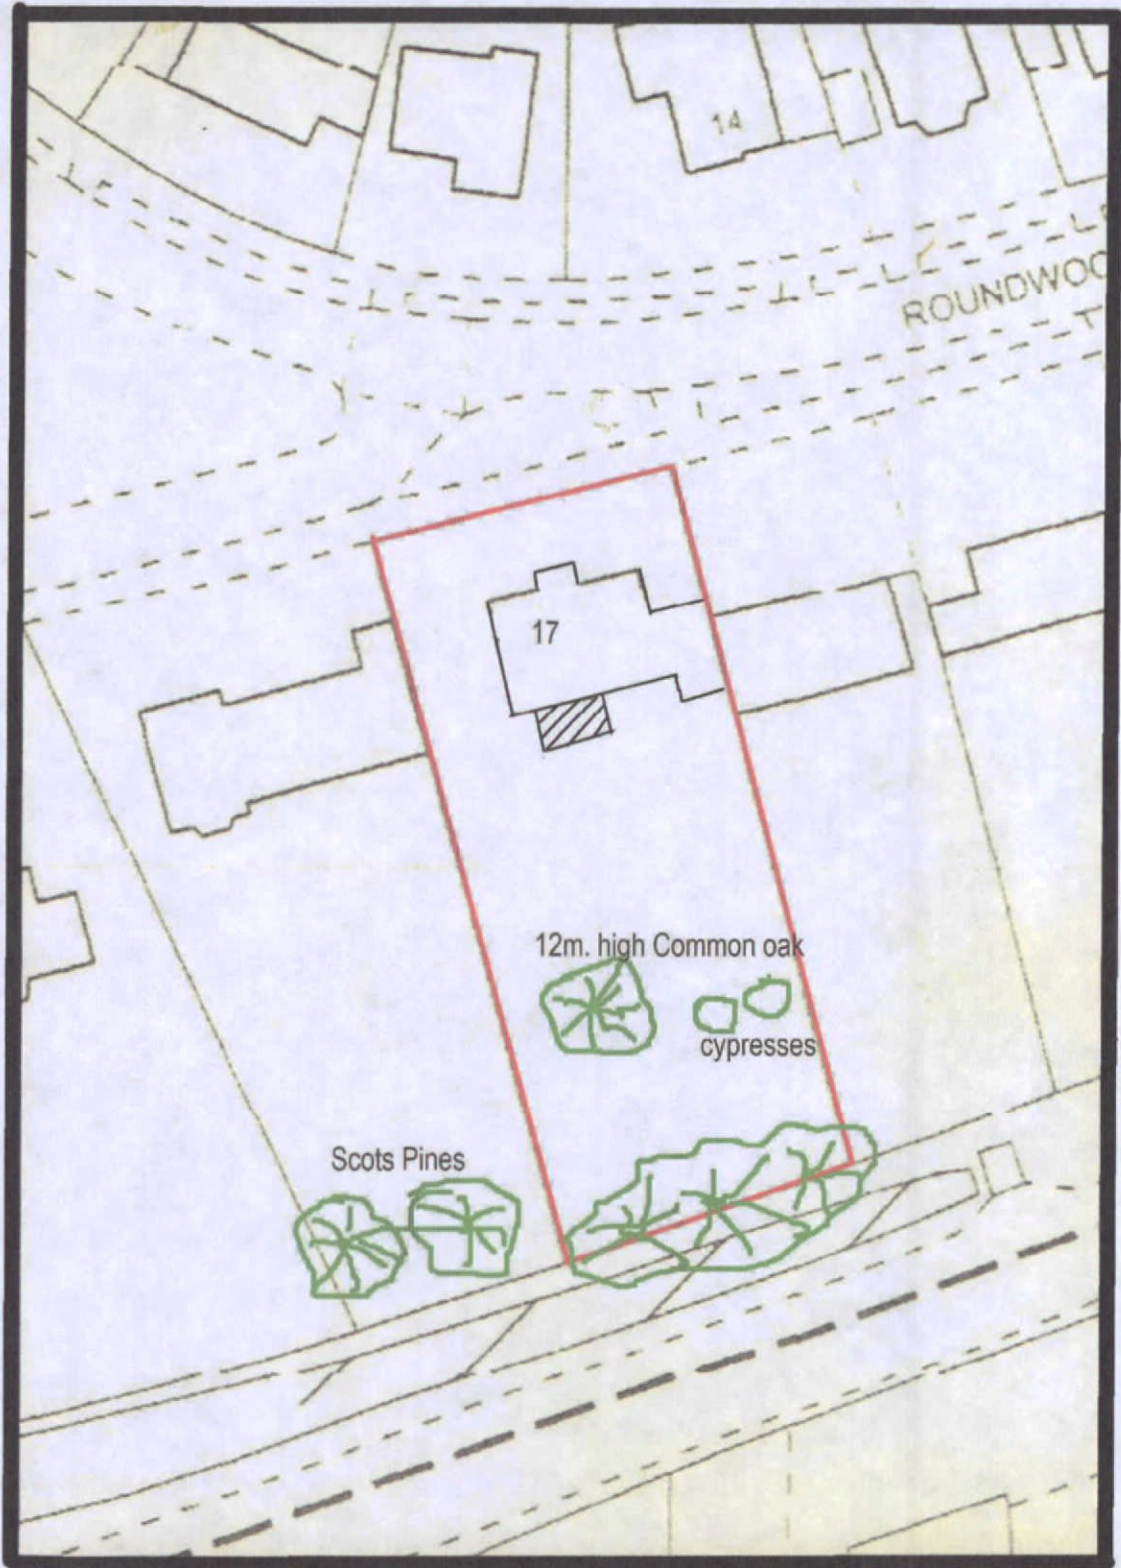

Block Plan Scale 1:500

0 5 10 15 20
Metres

17 Roundwood Drive
Welwyn Garden City