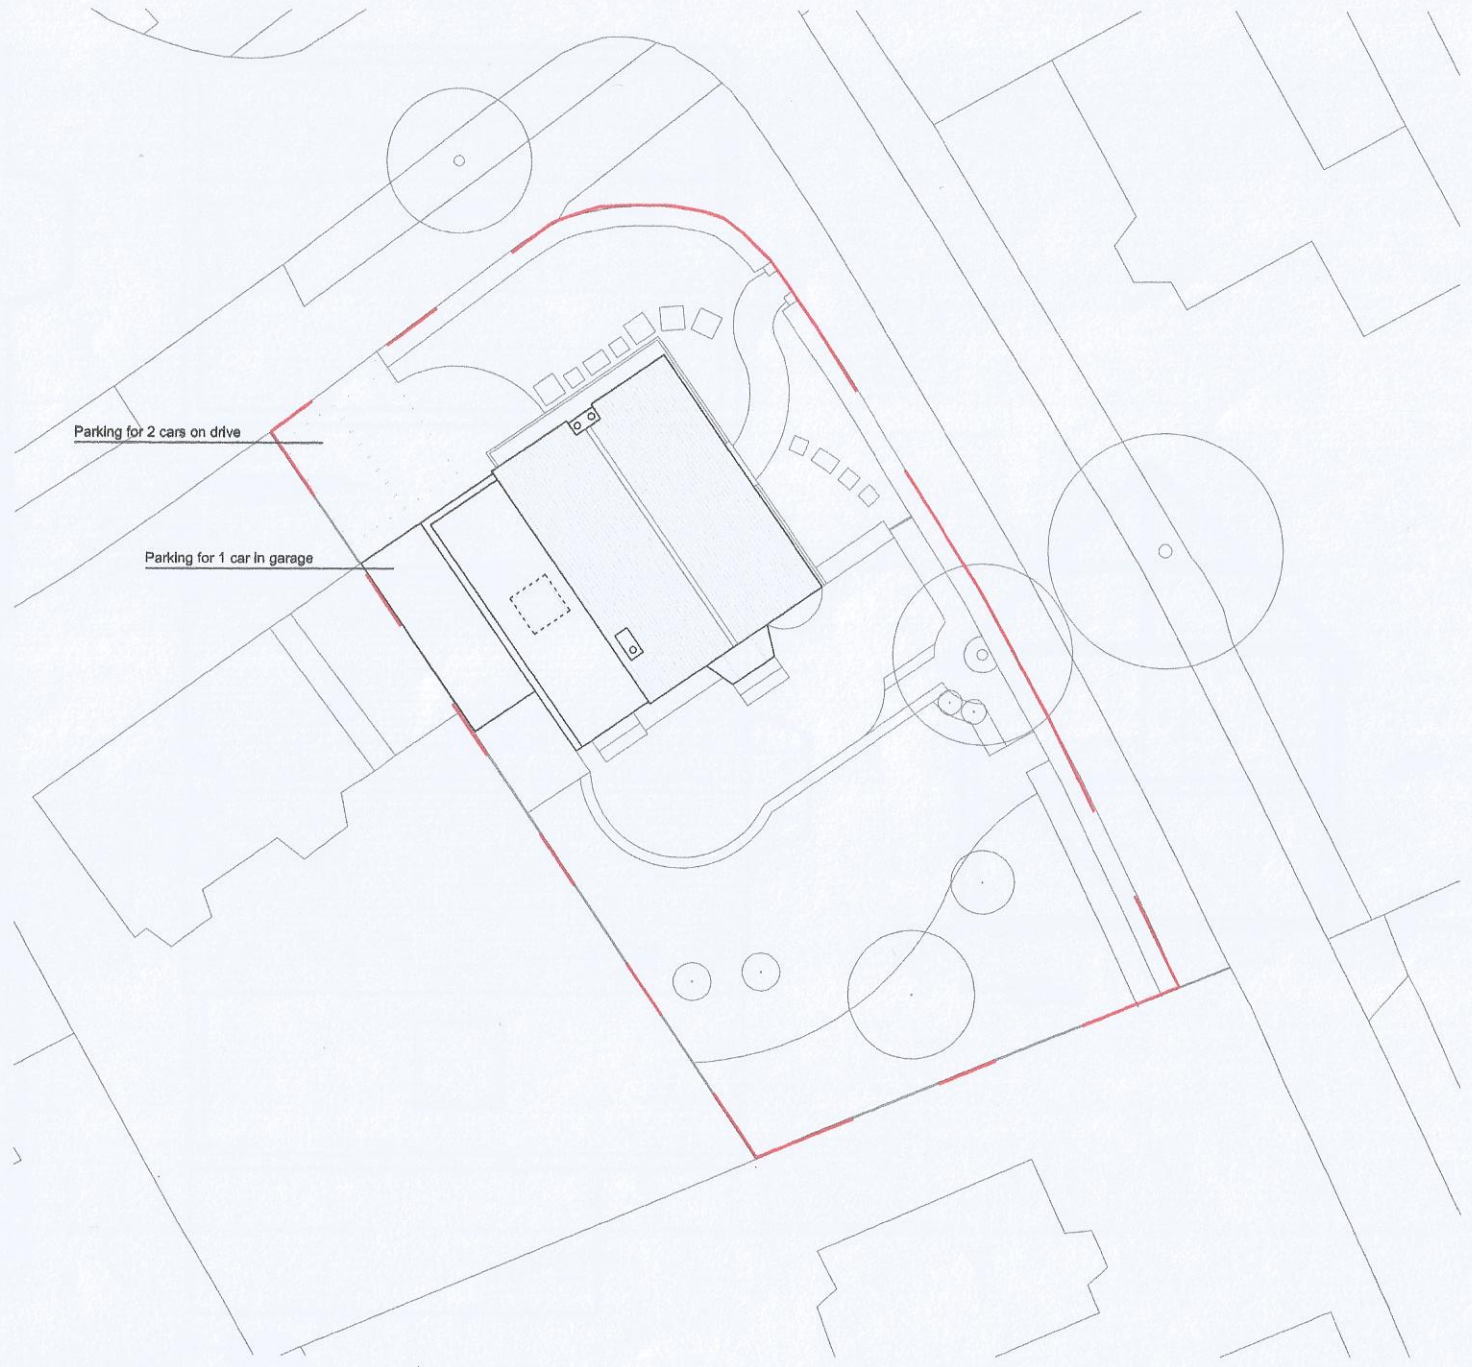

01 Location Plan  
Scale 1:1250

02 Existing Site Plan  
Scale 1:200

<b>PROJECT</b>	35 Sherrards Park Road	<b>AMA DESIGN</b> <small>moodystyle@hotmail.com</small>
<b>DRAWING TITLE</b>	Location and Site Plan	
<b>STATUS</b>	Planning	
<b>SCALE</b> Varies @ A3	<b>DRAWN BY</b> AM	<b>08 - 001P</b>