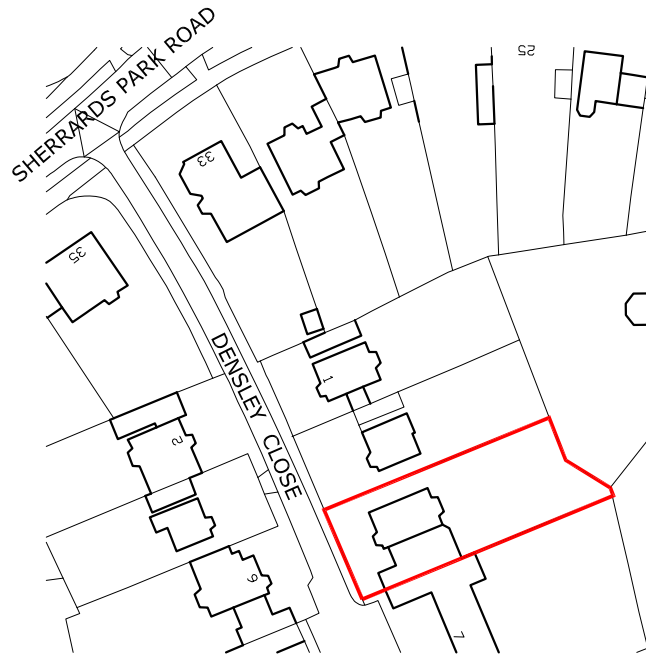

Ordnance Survey[®] OS Sitemap[®]

Crown Copyright and database rights 2022. OS 100031961 National Map Centre. Purchased 29/09/2022 1 year licence.

TITLE
LOCATION PLAN
ADDRESS
5 DENSLEY CLOSE,
WELWYN GDN CITY, AL8 7JX.
SCALE 1:1250 @A4 DATE SEPT 2022
DRAWING No. DC 101-OS REV. -

(c) Crown Copyright 2022
Reproduction in whole or in part is prohibited
without the prior permission of Ordnance Survey.