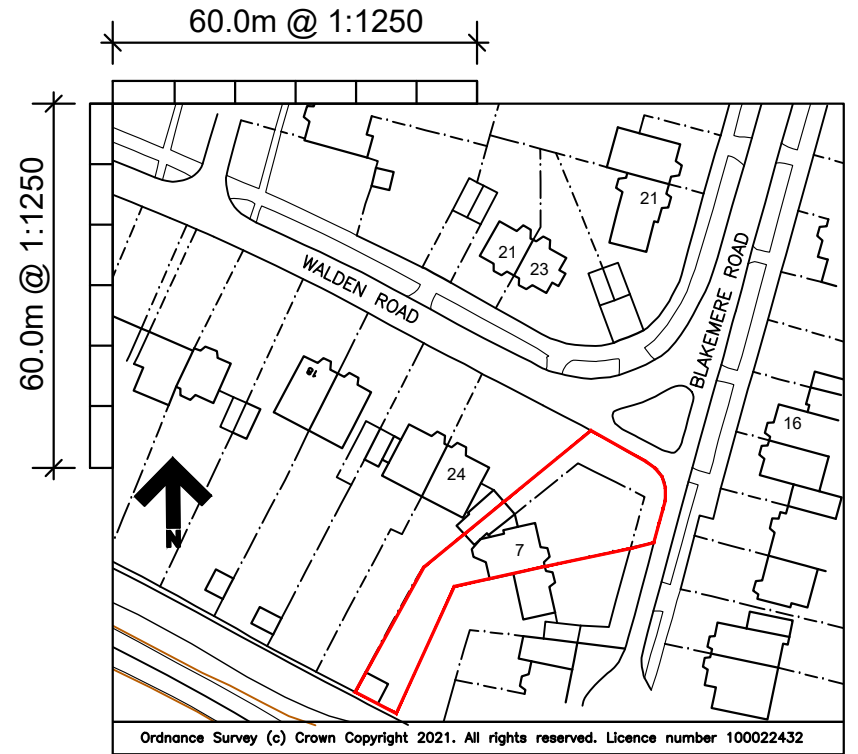

Site Plan 1:200

Site location plan 1:1250

B	Proposal enlarged	26.09.22
A	Outbuilding removed.	21.06.21
Rev.	Description.	Date.

AT Design (Welwyn) Ltd
 Architectural Design Services
 22 School Lane, Welwyn, Herts AL6 9PH
 Tel: 07931703297 - email: adamtrigg@hotmail.com

Title: Proposed alterations
 7 Blakemere Road, Welwyn Garden City
 Hertfordshire, AL8 7PQ
 Site plan and location plan

Scale : 1:200 at A3
 Date : March 2021
 Drawn by: AT
 Drg.No: AT964-01B