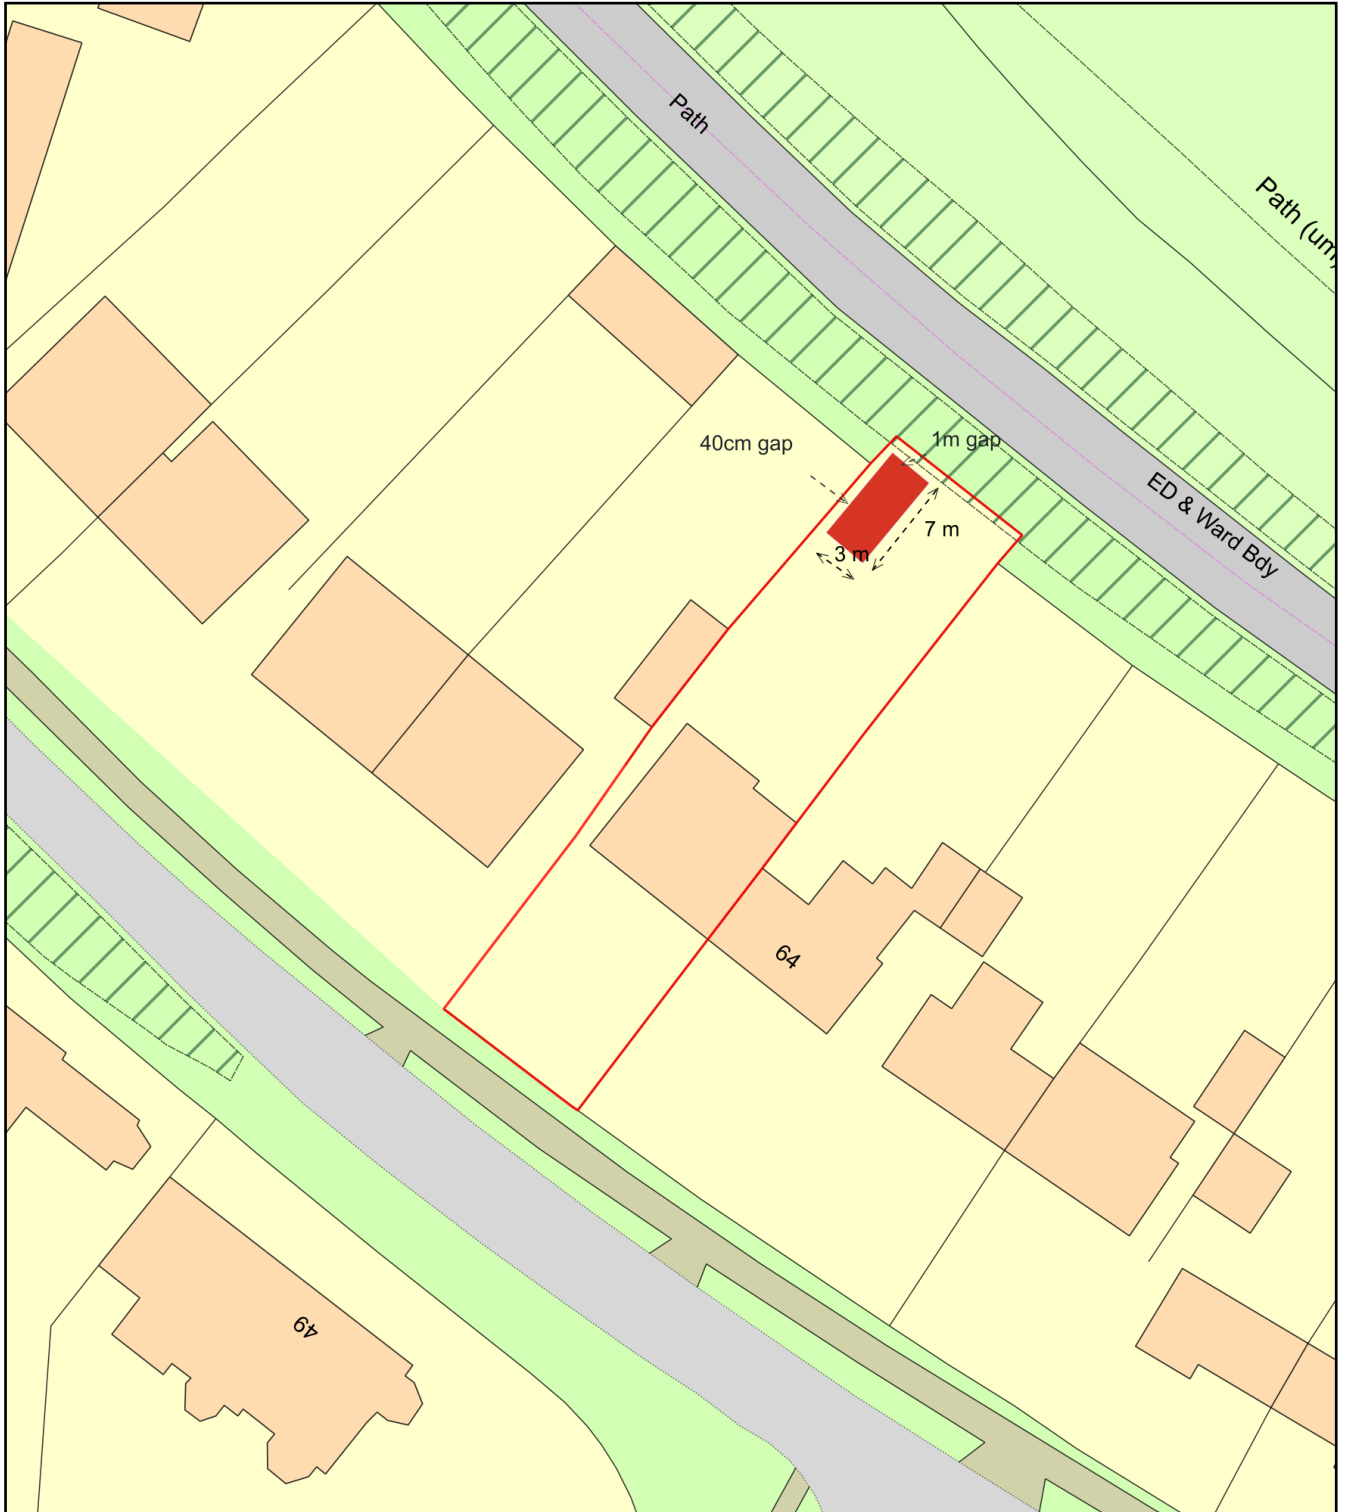

Site plan

Plan Produced for: Welhat Borough Council

Date Produced: 31 May 2022

Plan Reference Number: TQRQM22151085434446

Scale: 1:500 @ A4