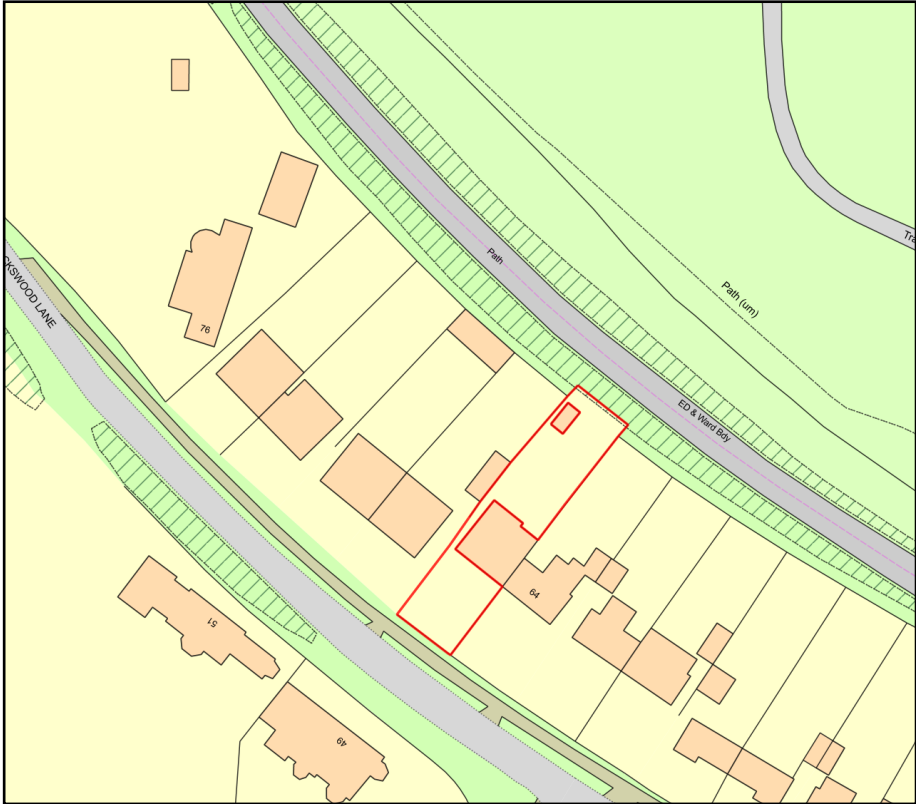

# Location Plan

Plan Produced for: Welhat Borough Council  
Date Produced: 26 May 2022  
Plan Reference Number: TQRQM22146203442282  
Scale: 1:1250 @ A4