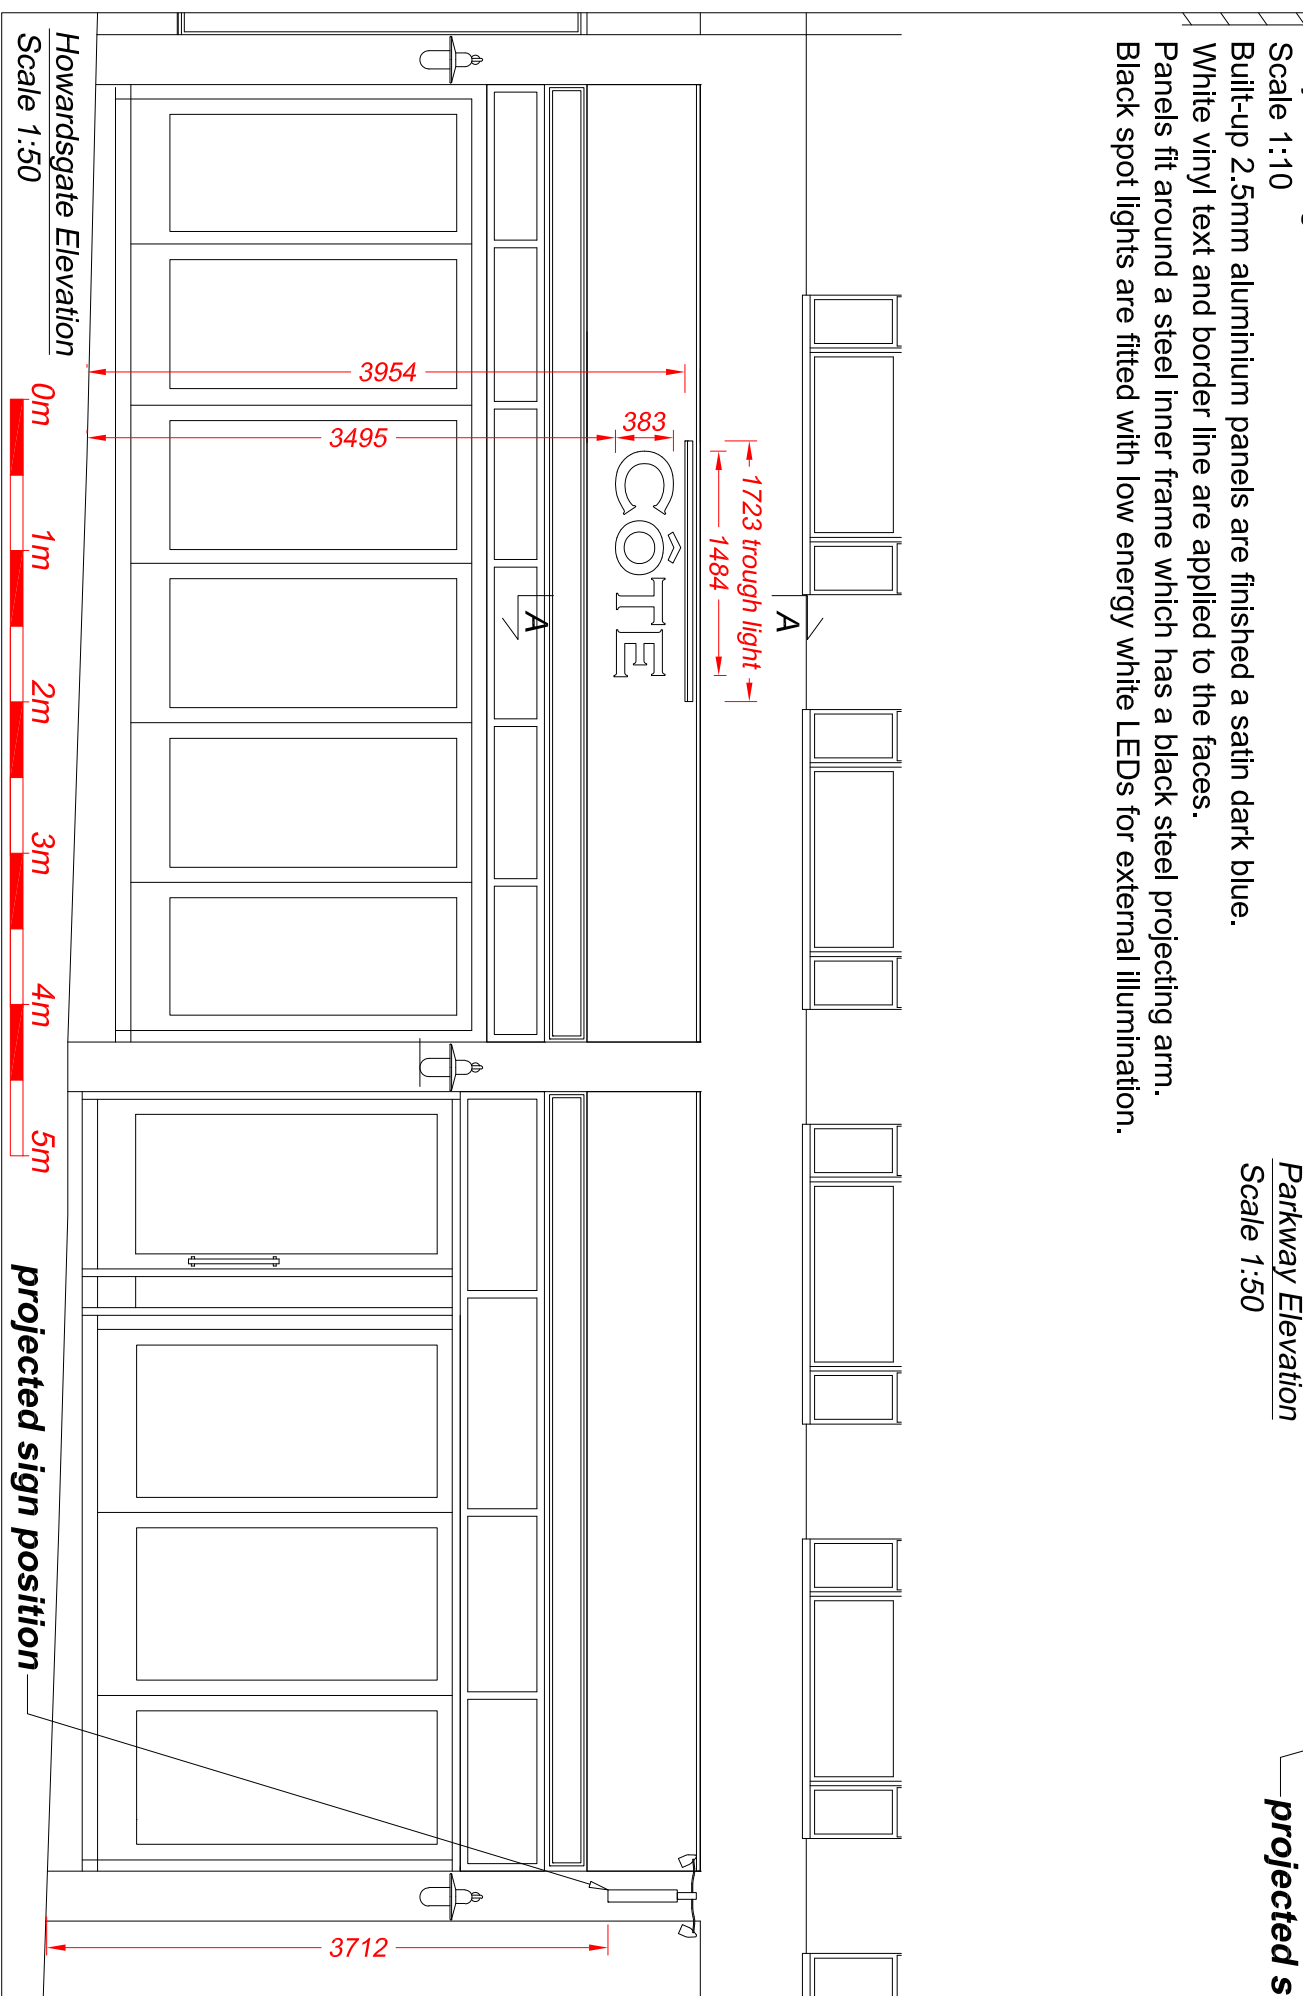

Proposed

Technical Signs
 Floor 1 - Unit 3
 Hille Business Centre
 132 St Albans Road
 Watford, Herts, WD24 4AE
 Tel: 01923 811999
 Fax: 01923 811998
 Email: info@technicalsigns.co.uk