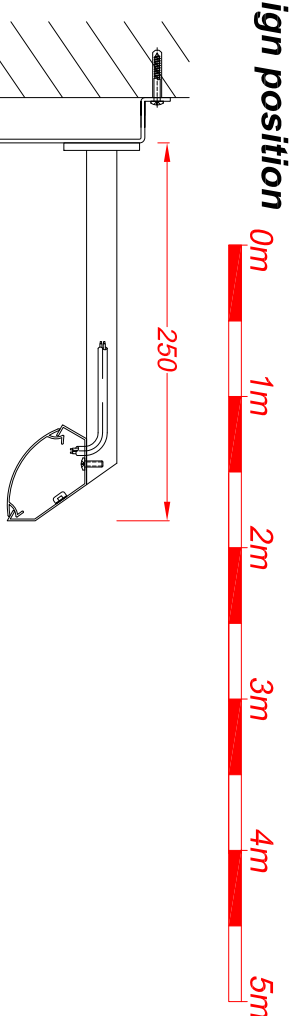

Proposed

Technical Signs
 Floor 1 - Unit 3
 Hille Business Centre
 132 St Albans Road
 Watford, Herts, WD24 4AE
 Tel: 01923 811999
 Fax: 01923 811998
 Email: info@technicalsigns.co.uk