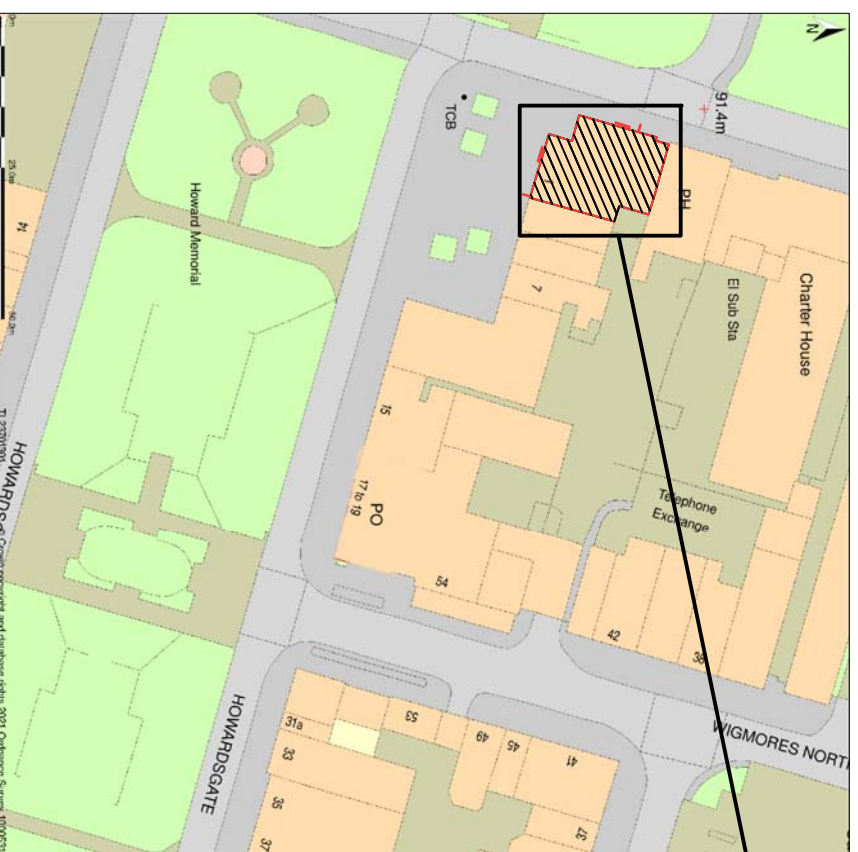

**Block Plan**  
Scale 1:500

- ① Text x2
- ② Projected sign x2

**Site Plan**  
Scale 1:1250

	
<b>Technical Signs</b> Floor 1 - Unit 3 Hille Business Centre 132 St Albans Road Watford, Herts, WD24 4AE Tel: 01923 811999 Fax: 01923 811998 Email: info@technicalsigns.co.uk	
Client: Cole Brasserie	Address/Job details
1-3 Howardsgate Welwyn Garden City AL8 6AL	
Site Plan	
Job No	
Drawn by DN	Date 28/03/22
Scale As specified (A3)	Drawing No 596536-3
	Rev