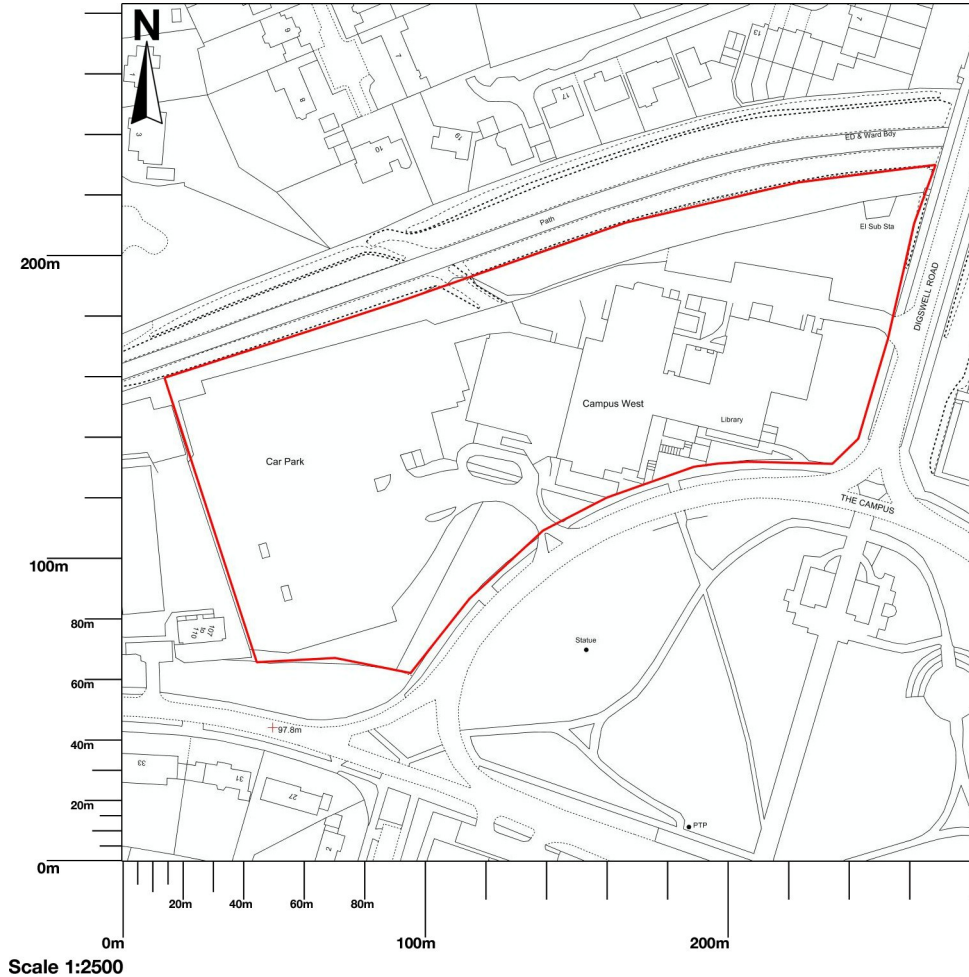

Campus West, The Campus, Welwyn Garden City, AL8 6BX

Map area bounded by: 523465,213244 523747,213526. Produced on 13 July 2021 from the OS National Geographic Database. Reproduction in whole or part is prohibited without the prior permission of Ordnance Survey. © Crown copyright 2021. Supplied by UKPlanningMaps.com a licensed OS partner (100054135). Unique plan reference: p8buk/660828/895458