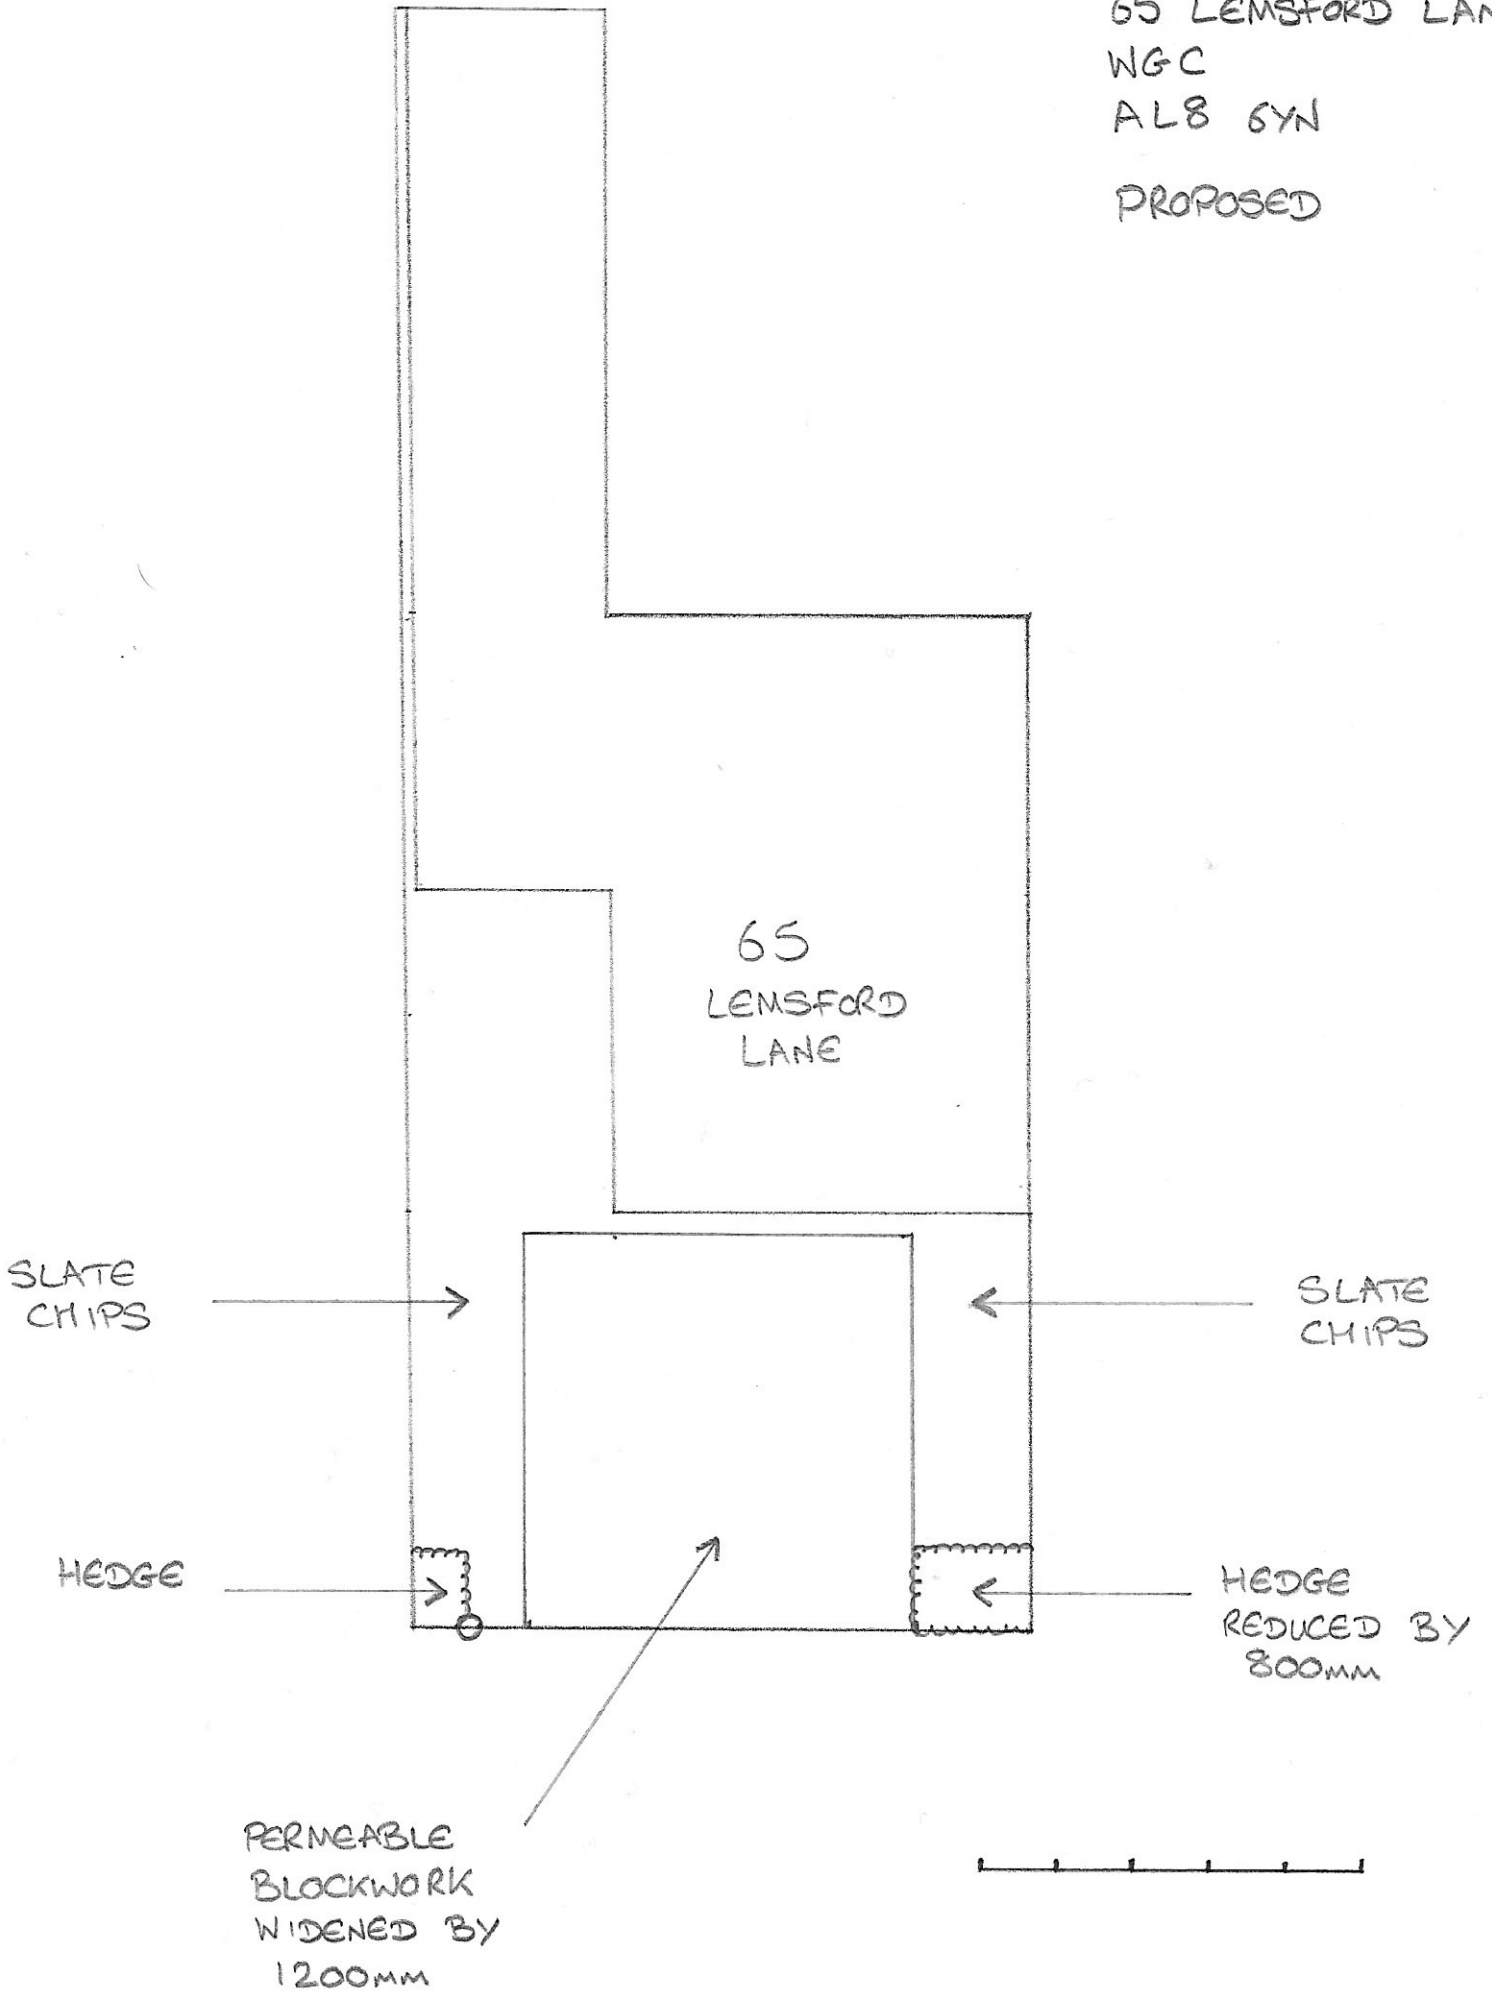

65 LEMS FORD LANE
WGC
AL8 SYN
PROPOSED

1:100