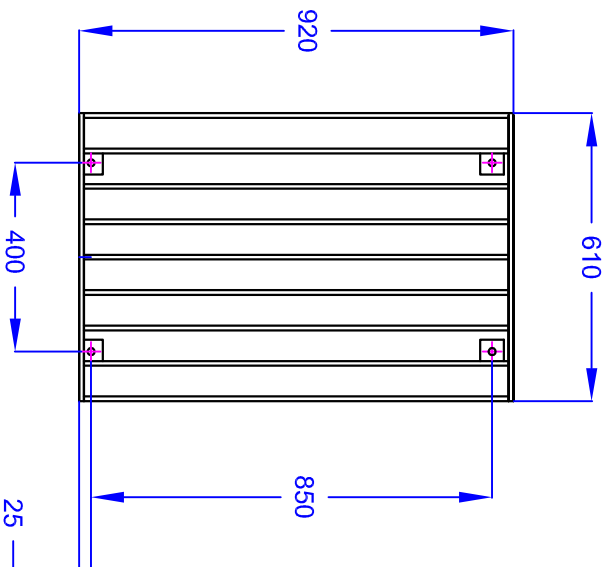

H10C Headwall grating

H6C Headwall grating

H3C Headwall grating

Grating manufactured from 40 x 10 flat with 50 x 50 angle mounting points. Unit fully welded then hot dip galvanised.

ALTHON LIMITED, VULCAN ROAD SOUTH, NORWICH NR6 6AF
 TEL 01603 488700 FAX 01603 488598