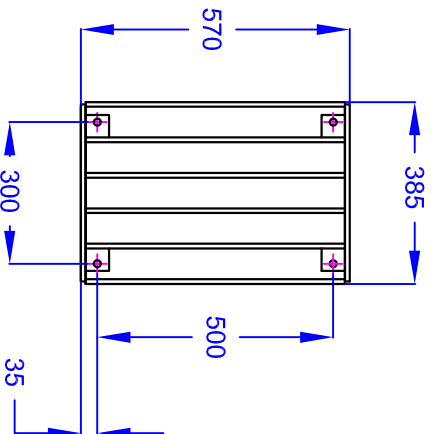

H10C Headwall grating

H6C Headwall grating

H3C Headwall grating

Grating manufactured from 40 x 10 flat with 50 x 50 angle mounting points. Unit fully welded then hot dip galvanised.

ALTHON LIMITED, VULCAN ROAD SOUTH, NORWICH NR6 6AF
 TEL 01603 488700 FAX 01603 488598