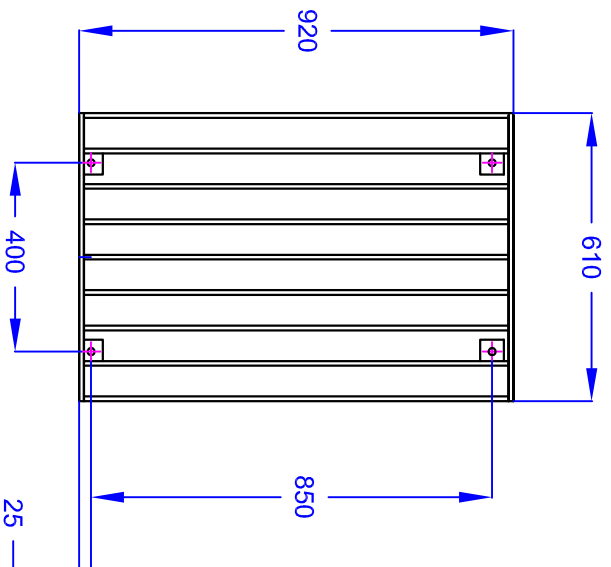

H10C Headwall grating

H6C Headwall grating

H3C Headwall grating

Grating manufactured from 40 x 10 flat with 50 x 50 angle mounting points. Unit fully welded then hot dip galvanised.

ALTHON LIMITED, VULCAN ROAD SOUTH, NORWICH NR6 6AF
 TEL 01603 488700 FAX 01603 488598