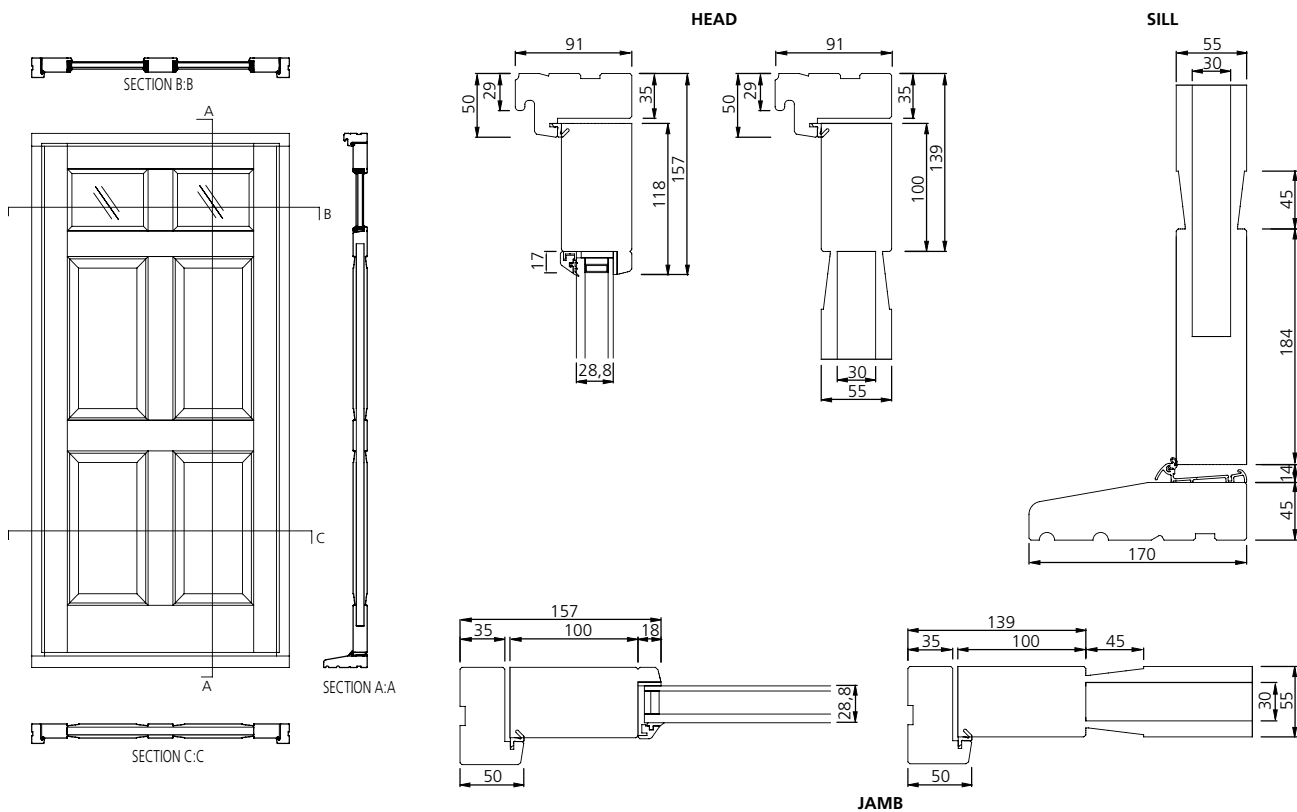

SECTION DETAILS

OPEN OUT

OPEN IN