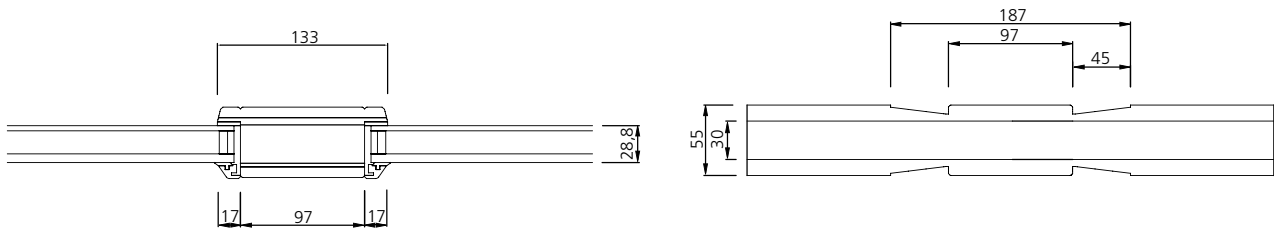

OPEN OUT/OPEN IN

MULLION

DOORSET FRAME SIZE LIMITATIONS

INSULUX doorsets are available in the following 8 frame configurations. The table opposite shows the size options available.