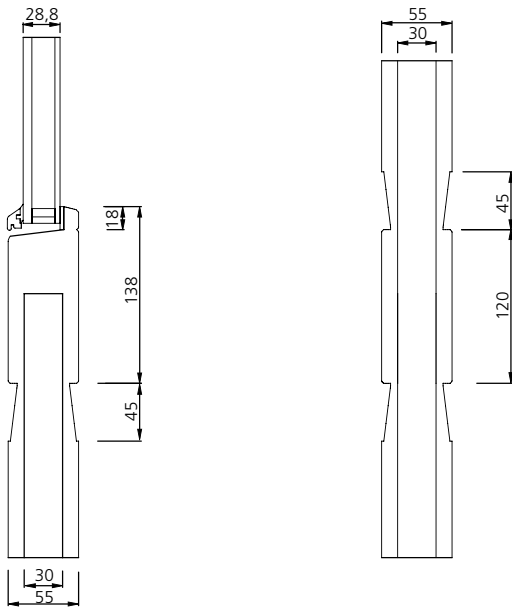

OPEN OUT/OPEN IN

MID-RAIL

DOORSET FRAME SIZE LIMITATIONS

INSULUX doorsets are available in the following 8 frame configurations. The table opposite shows the size options available.