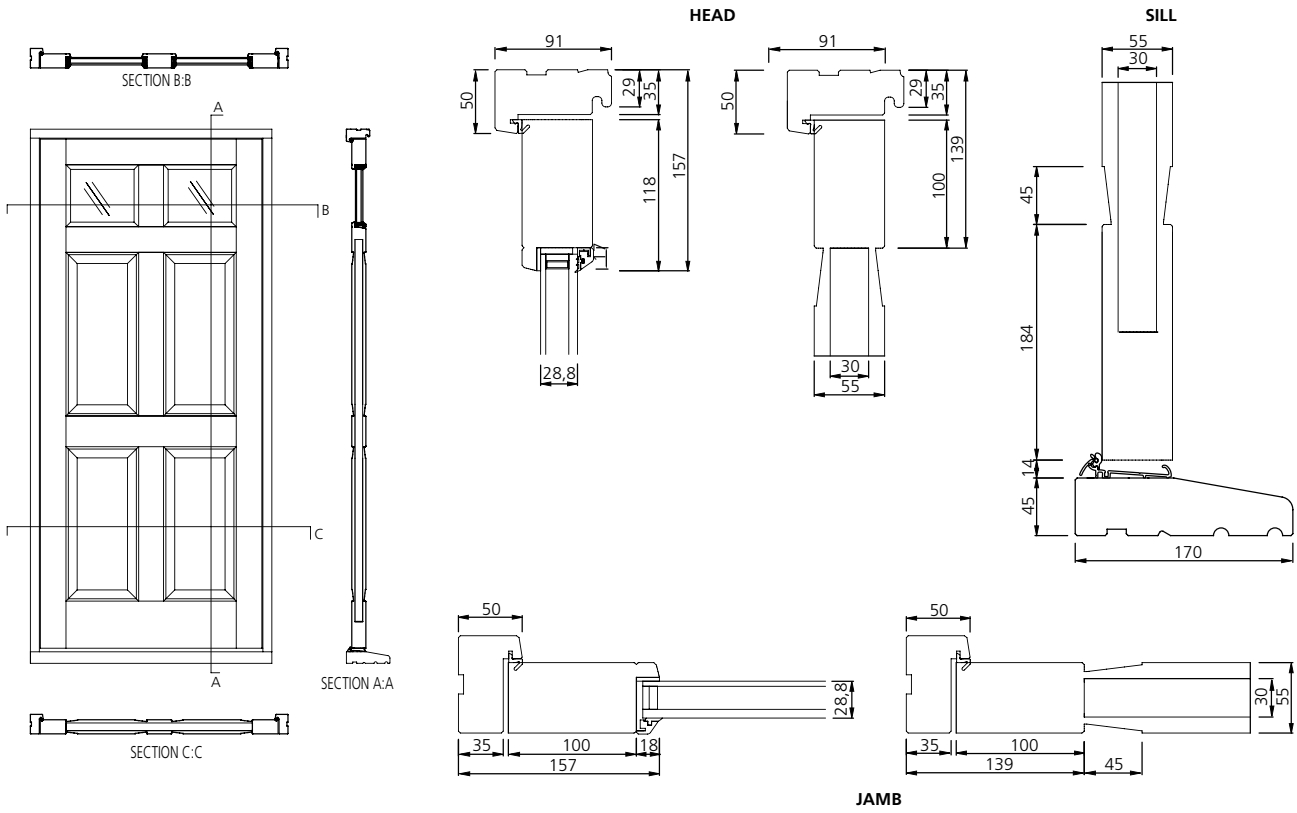

SECTION DETAILS

OPEN OUT