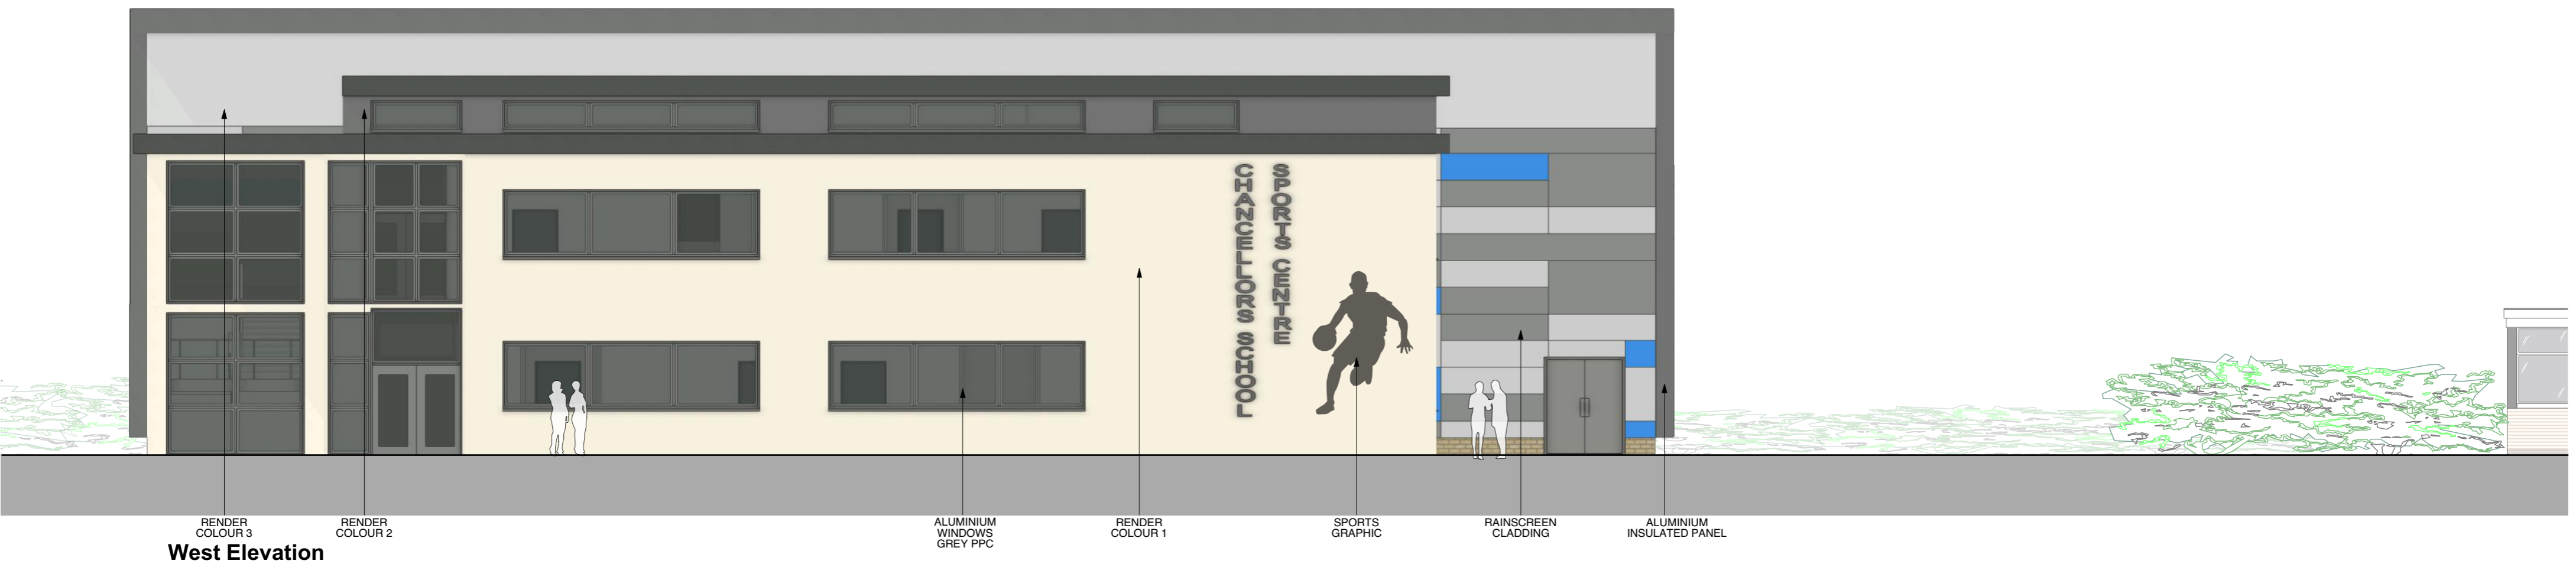

South Elevation

East Elevation

West Elevation

North Elevation

**Lyster Grillet & Harding**

Architect  
1 Pemberton Place  
Cambridge CB2 1XB  
01223 351626  
admin@lgharchitects.com  
www.lgharchitects.com  
Copyright © 2010 Lyster Grillet & Harding Ltd. All rights reserved.

job title  
**Sports Hall & Teaching Block**

date  
March 18

drawn  
TM

client  
**Chancellors School**

scales  
1:100 @ A1  
1:200 @ A3

building + drawing title  
**Sports Hall & Teaching Block Elevations in Context**

work stage  
**Preparation and Brief**

drawing status  
**Approval**

job no. + work stage + building + drawing no.  
**2154 / 00 / 0131**

revision