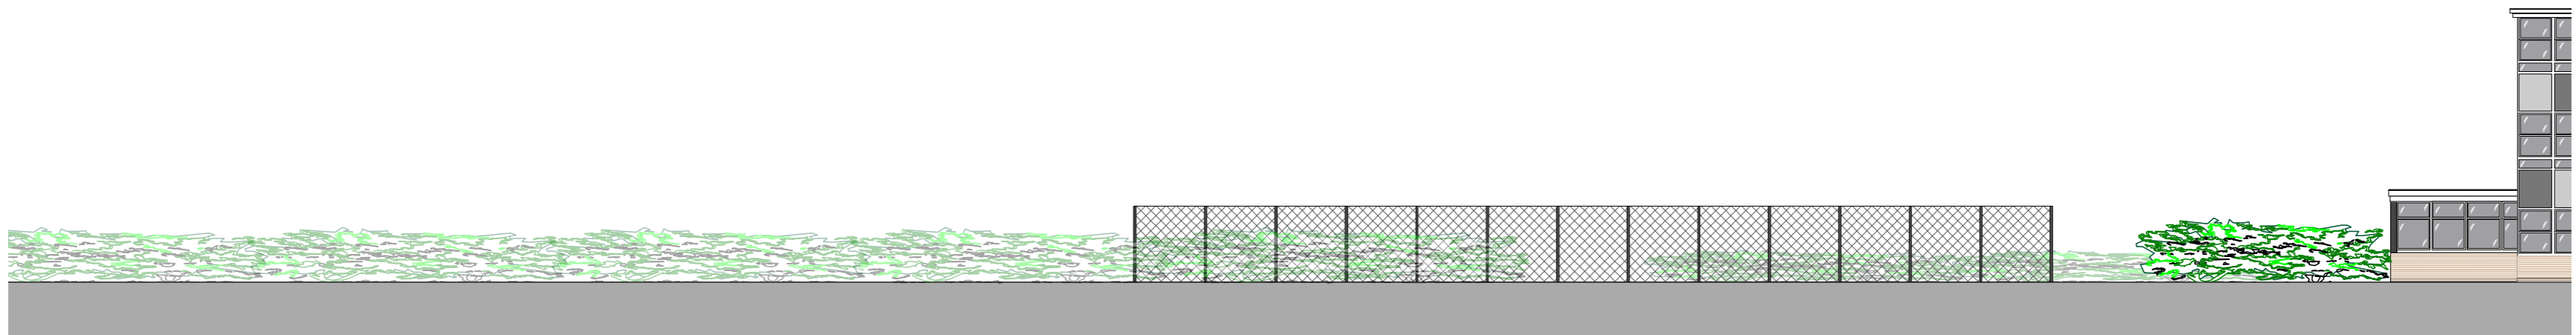

West Elevation