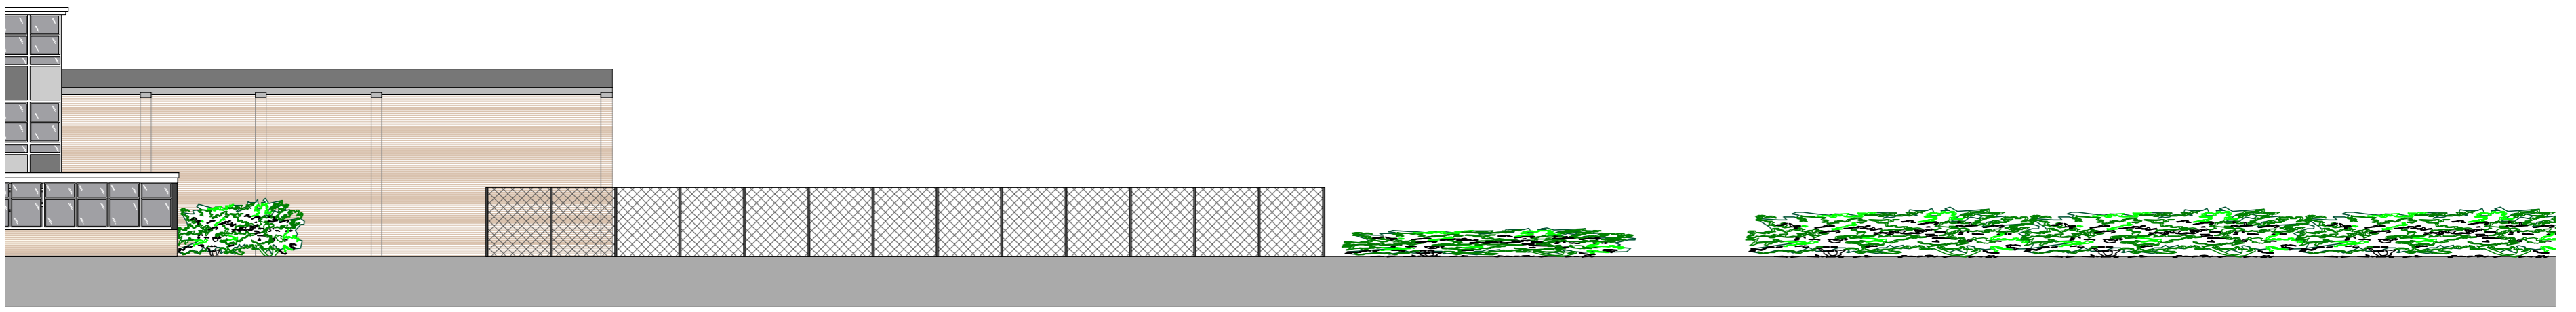

East Elevation