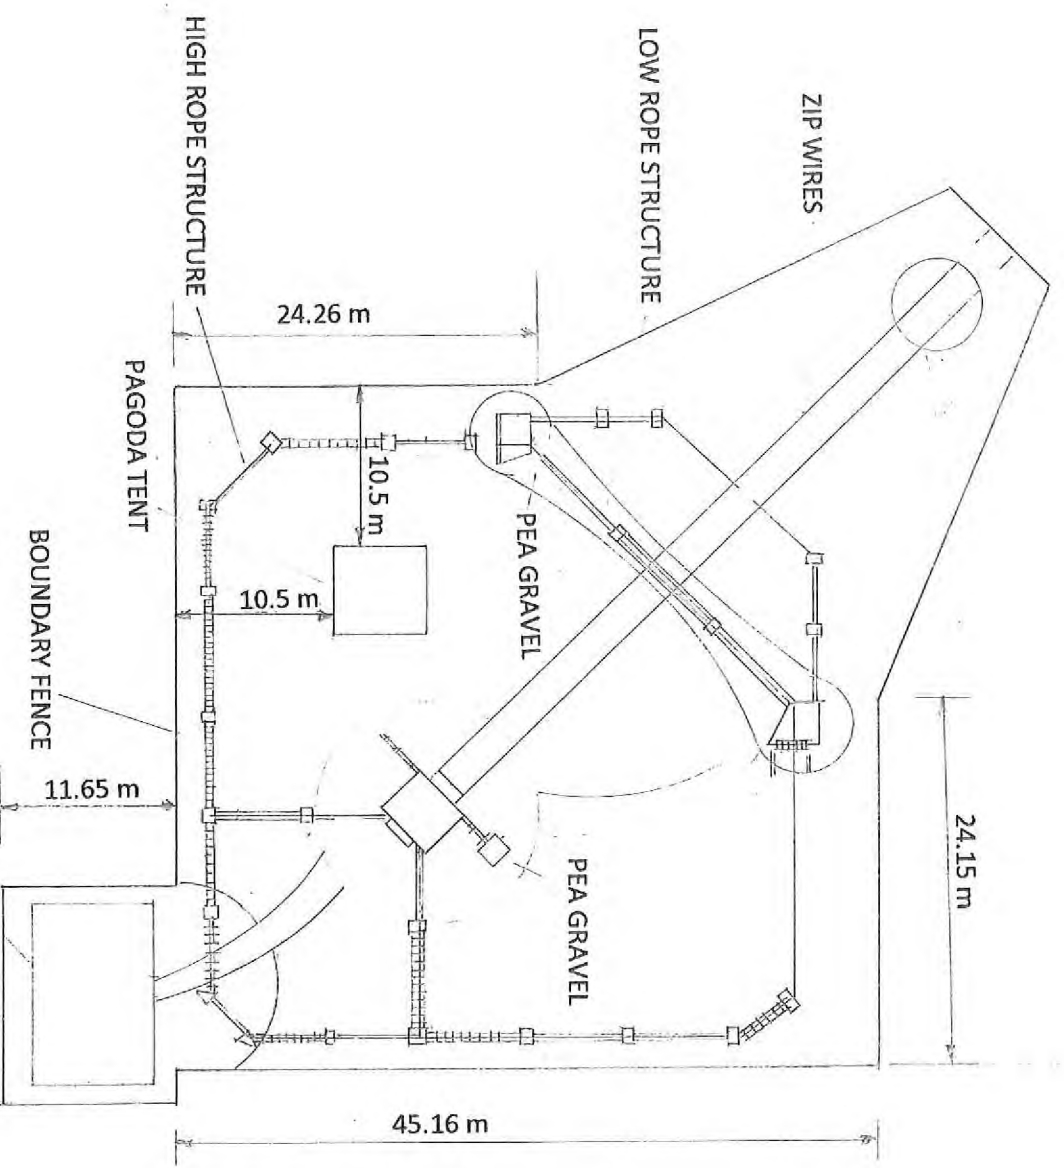

BLOCK PLAN

Scale bar
Metric 1:500

Vertigo Adventures Ropes Course
Proposed children's party tent
Stanborough Park North
Stanborough Road,
Welwyn Garden City, AL8 6DF
BLOCK PLAN
Scale 1:500 at A4

Planning Solutions Ltd.
9 Leigh Road
Havant
Hampshire Po9 2ES