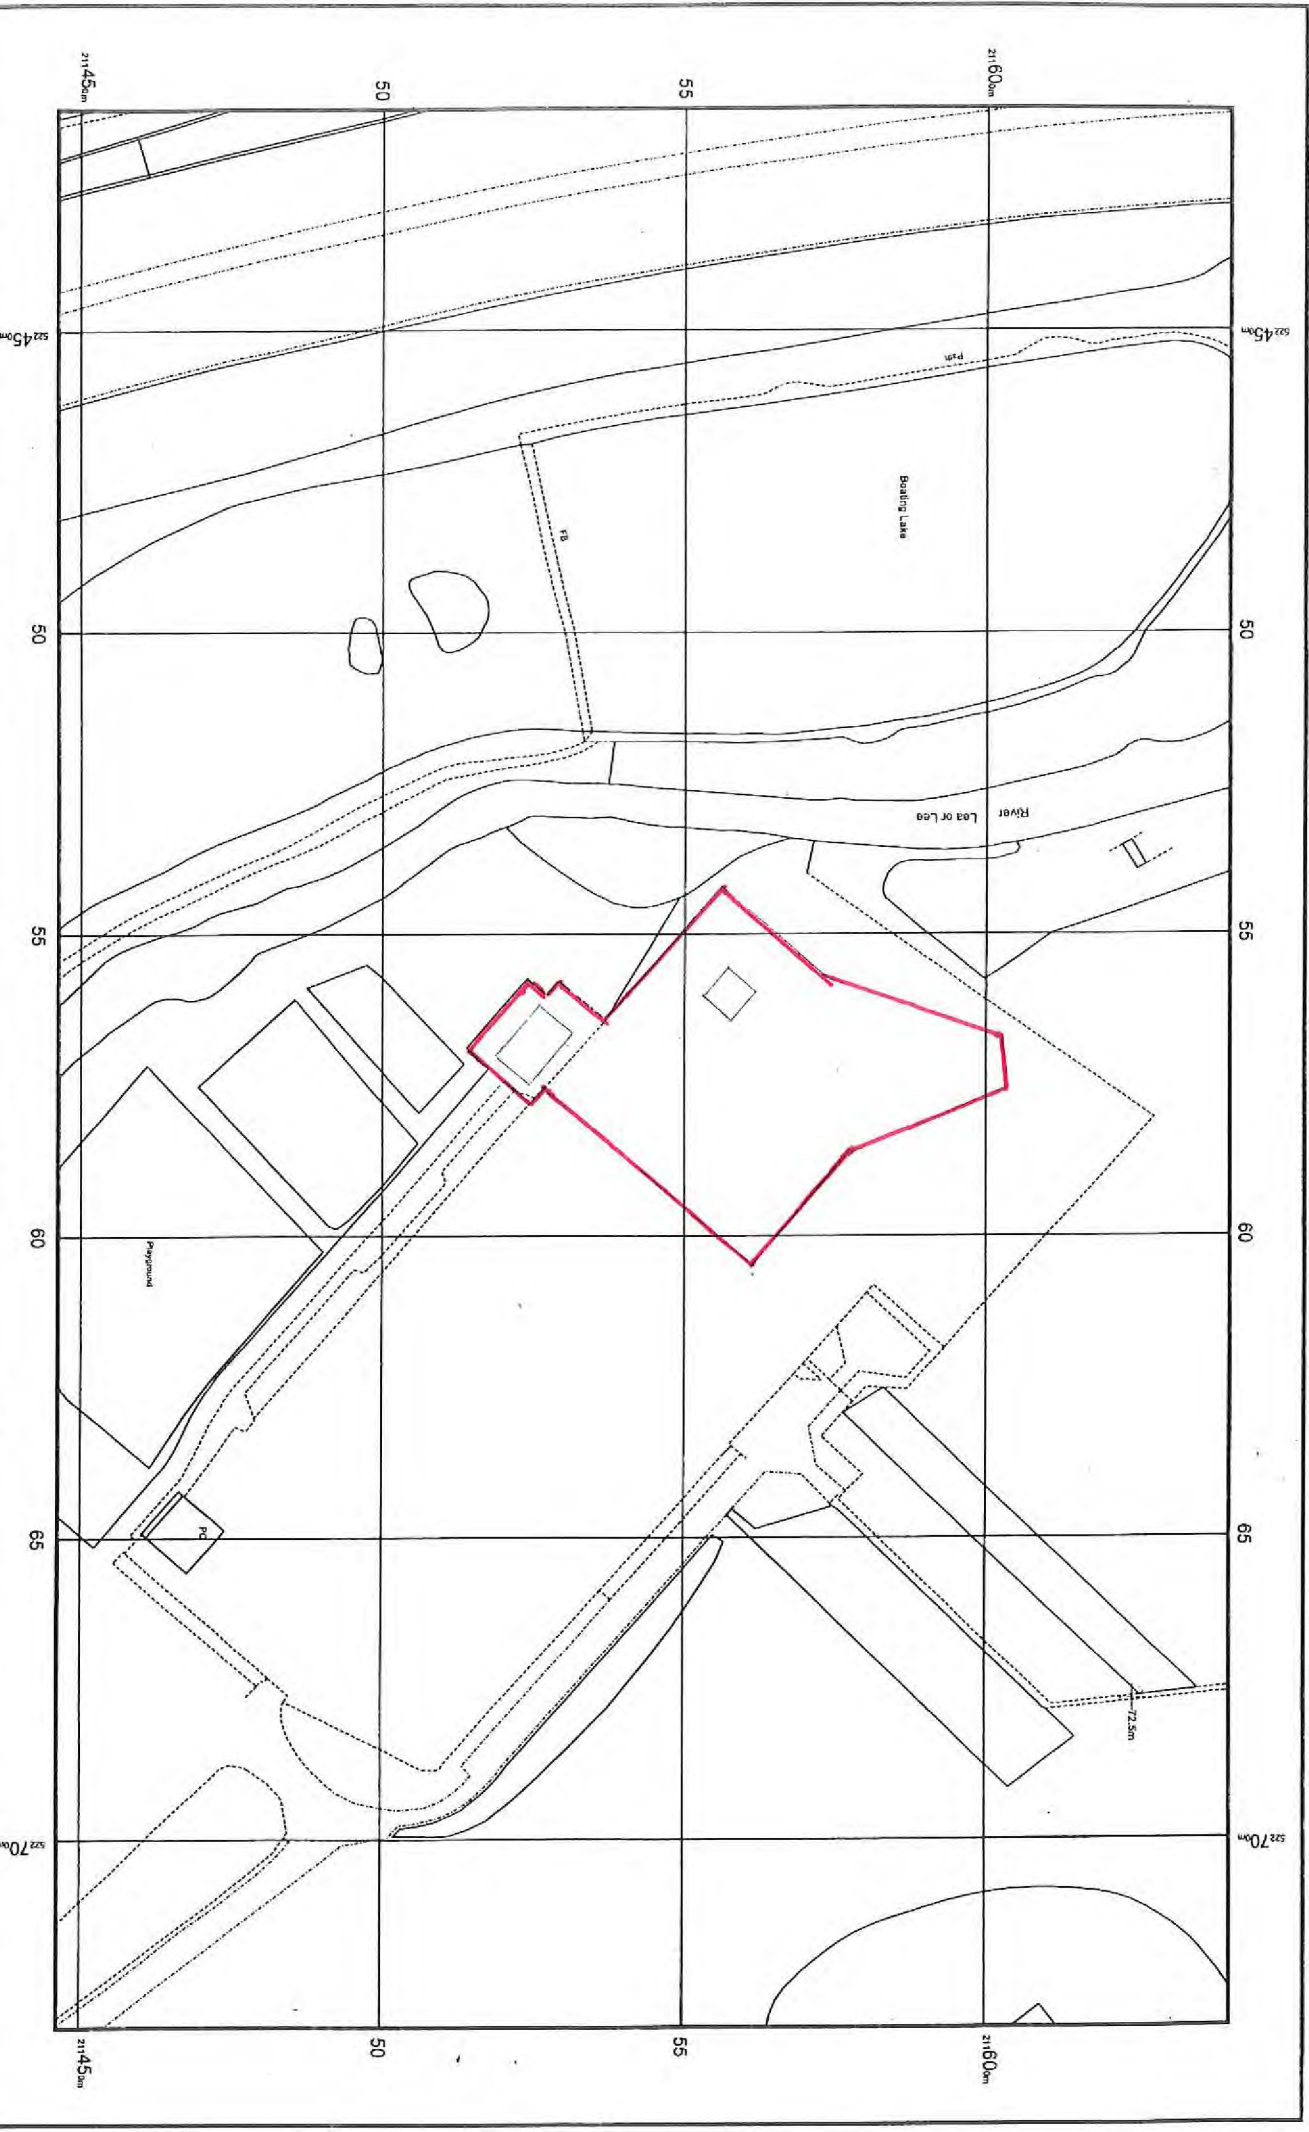

psp

LOCATION PLAN

© Crown copyright and database rights 2017 Ordnance Survey 100048957. The representation of road, track or path is no evidence of a boundary or right of way. The representation of features as lines is no evidence of a property boundary.

Vertigo Adventures Ropes Course

50m

Scale 1:1250

LPA Ref: 6/2018/1200/FULL

Supplied by: www.ukmapcentre.com
 Serial No: 127539
 Centre Coordinates: 522572, 211543
 Production Date: 13/11/2017 11:45:58