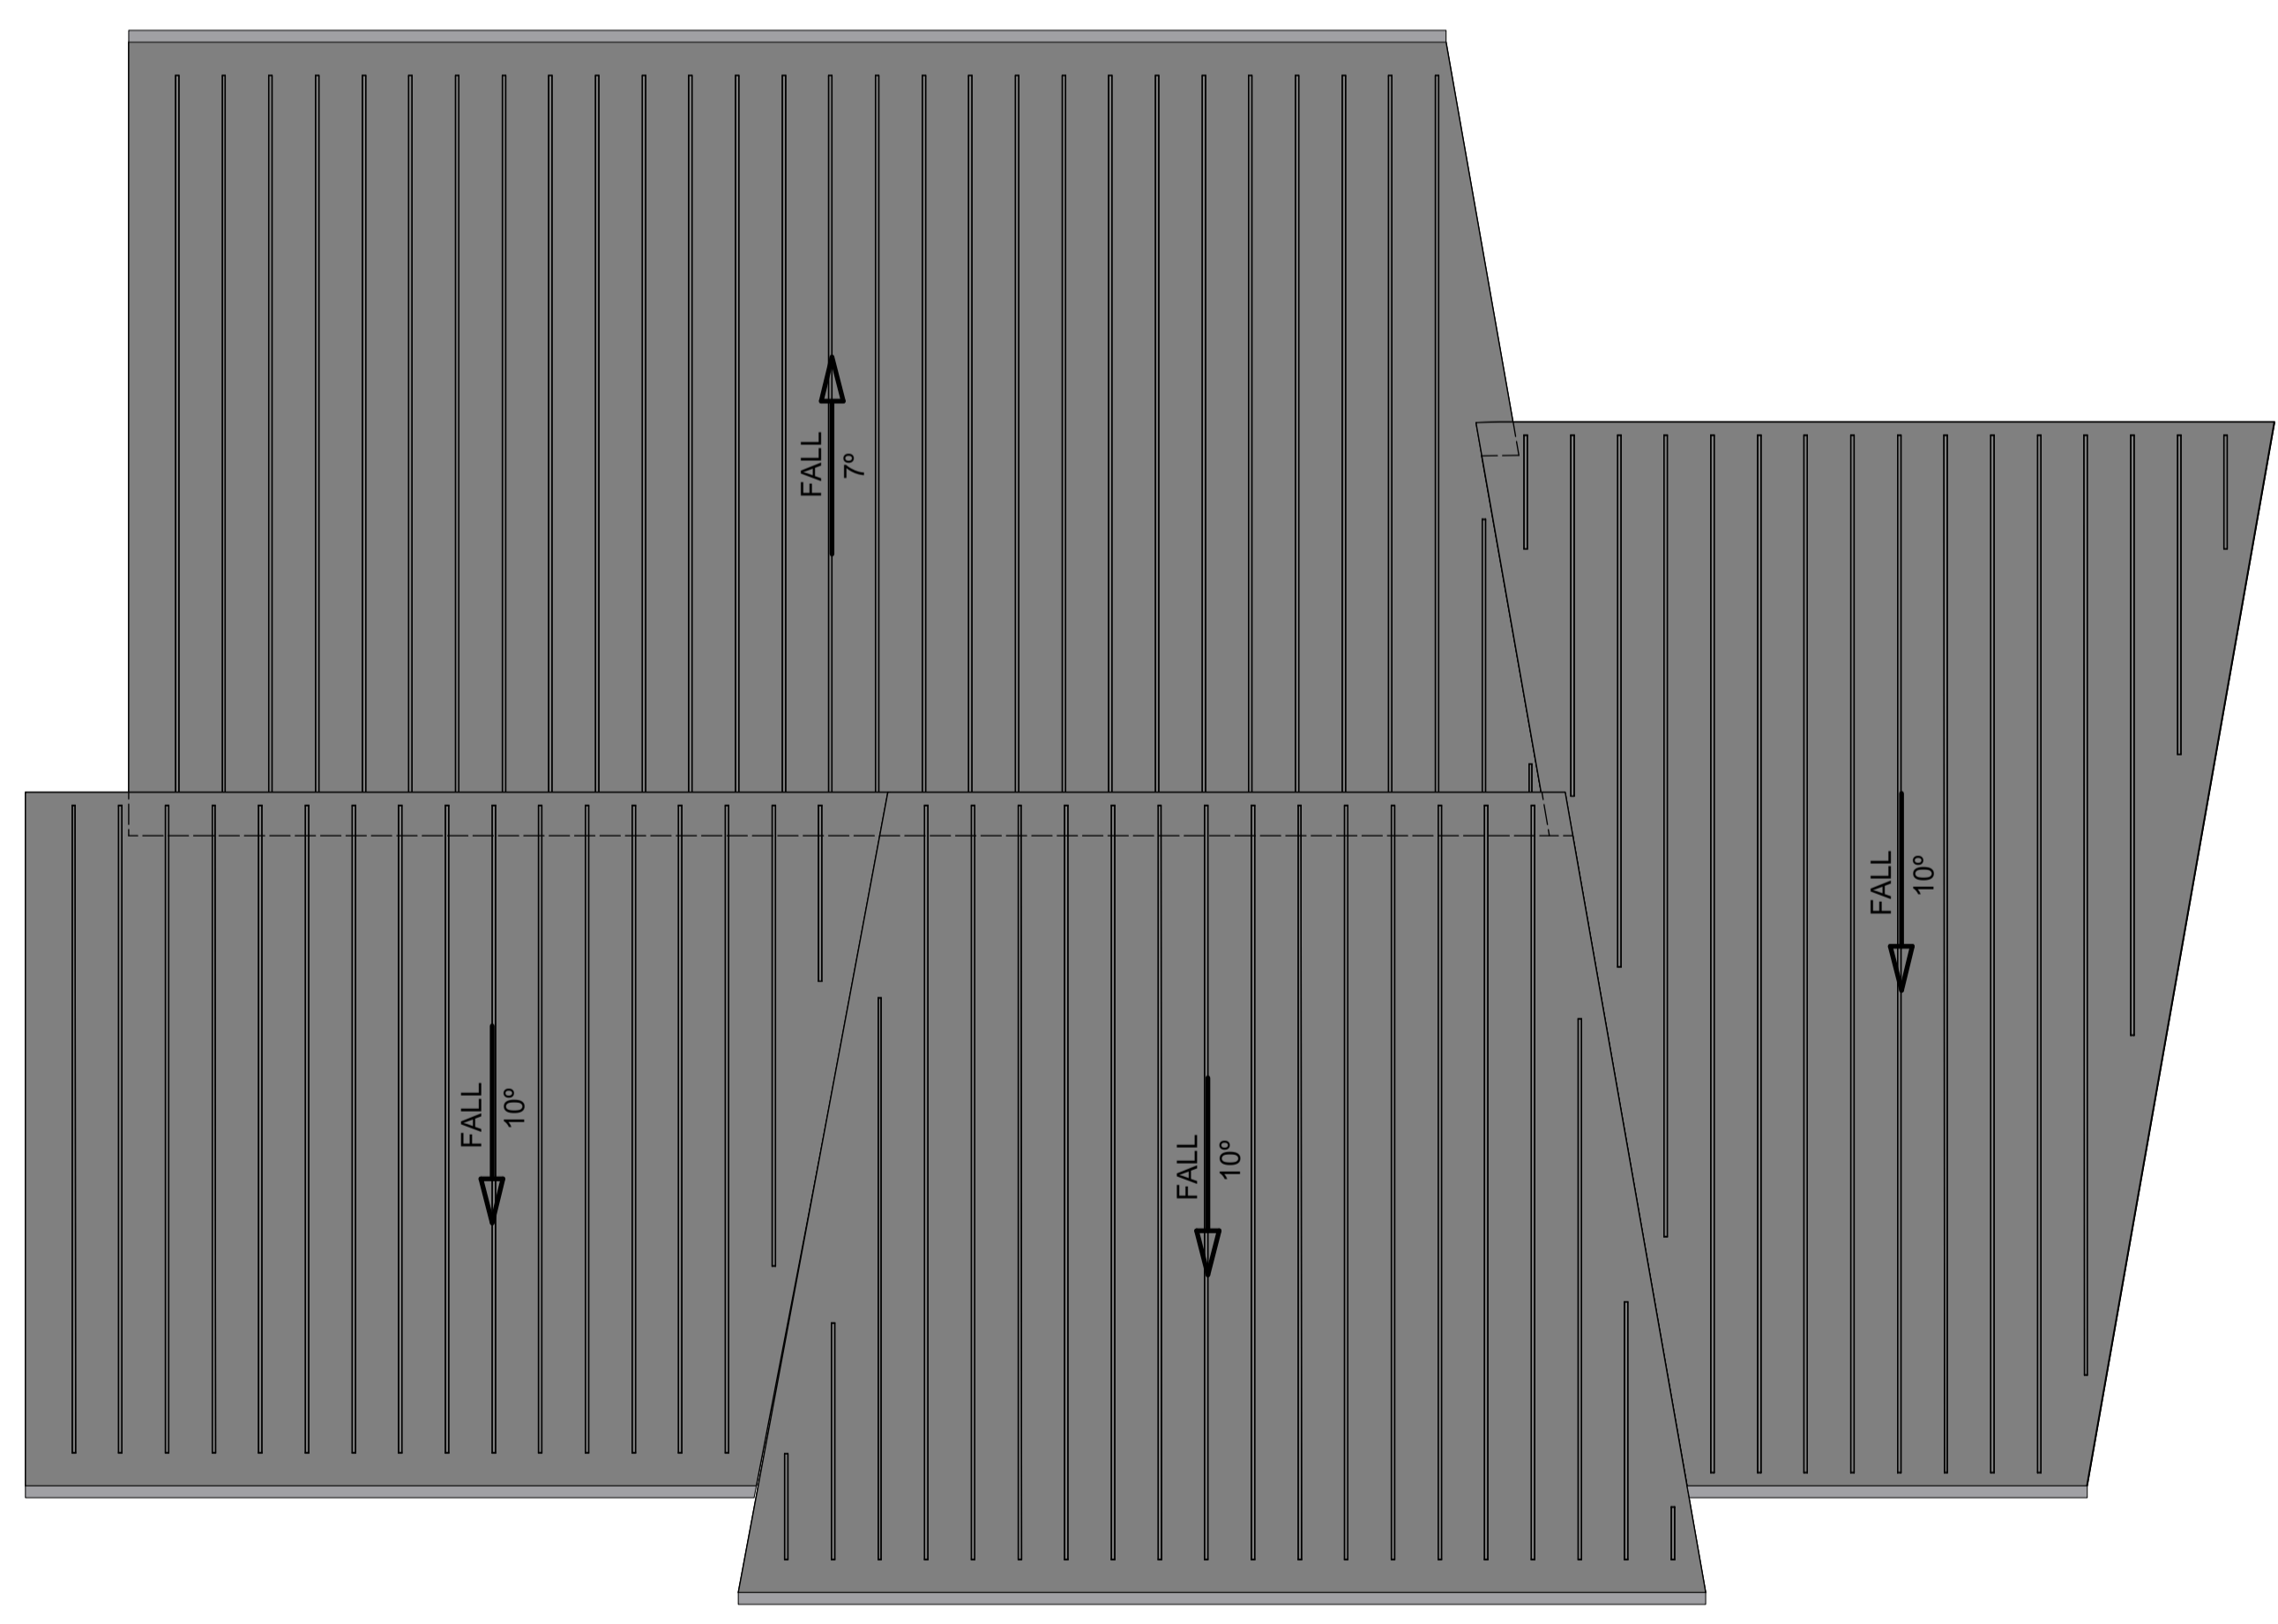

Ground Floor Plan

Roof Plan

Key

- Circulation
- Maths
- Business
- Science
- Psychology
- Prep Rooms
- Core studies
- Languages
- Media
- Special Needs
- Information / Technology
- Craft / Design / Food Technology
- English
- Performing Arts: music / drama
- Art / Craft
- Humanities: history / geography R.E
- Multi-purpose Spaces: halls lecture rooms library study rooms 6th Common Room / Classrooms
- Plant
- Careers
- Stores, Offices, Staff Rooms, Medical & General Admin.
- Kitchen, Dining Rooms & Social Areas
- Changing, Cloaks & WC's

drawing status **Approval**

job no. + work stage + building + drawing no. **2142 / 03 / 0010** revision **-**