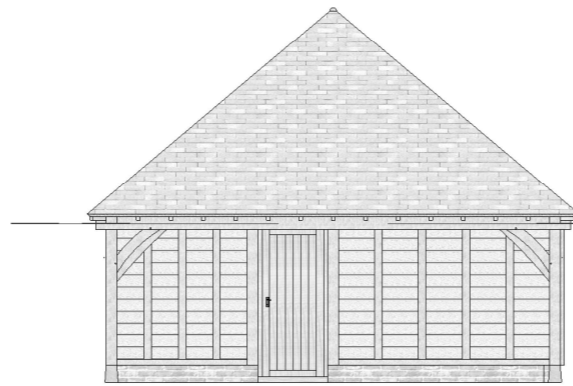

Proposed Side Elevation

Proposed Front Elevation

Proposed Side Elevation

Proposed Plan View

Proposed Rear Elevation

Site Address: East Lodge, Judge's Hill, Northaw, Potters Bar, EN6 4NL

**Proposed**

**Mr Masani**  
**Oak Framed Carport- 1:100 Date:30/10/17**