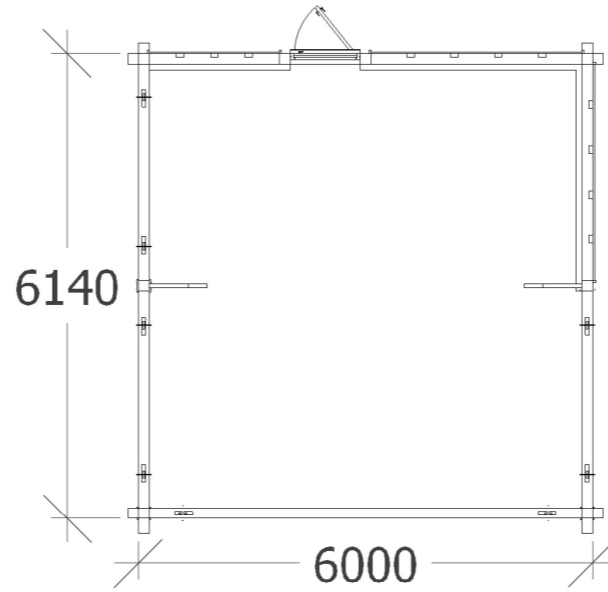

Proposed Side Elevation

Proposed Front Elevation

Proposed Side Elevation

Proposed Plan View

Proposed Rear Elevation

Site Address: East Lodge, Judge's Hill, Northaw, Potters Bar, EN6 4NL

**Proposed**

**Mr Masani**  
**Oak Framed Carport- 1:100 Date:30/10/17**