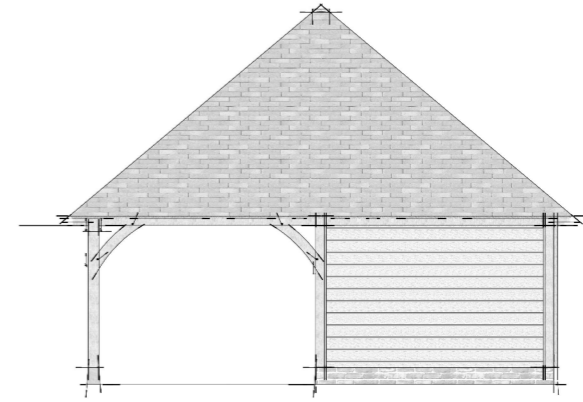

Proposed Side Elevation

Proposed Front Elevation

Proposed Side Elevation

Proposed Plan View

Proposed Rear Elevation

Site Address: East Lodge, Judge's Hill, Northaw, Potters Bar, EN6 4NL

**Proposed**

**Mr Masani**  
**Oak Framed Carport- 1:100 Date:30/10/17**