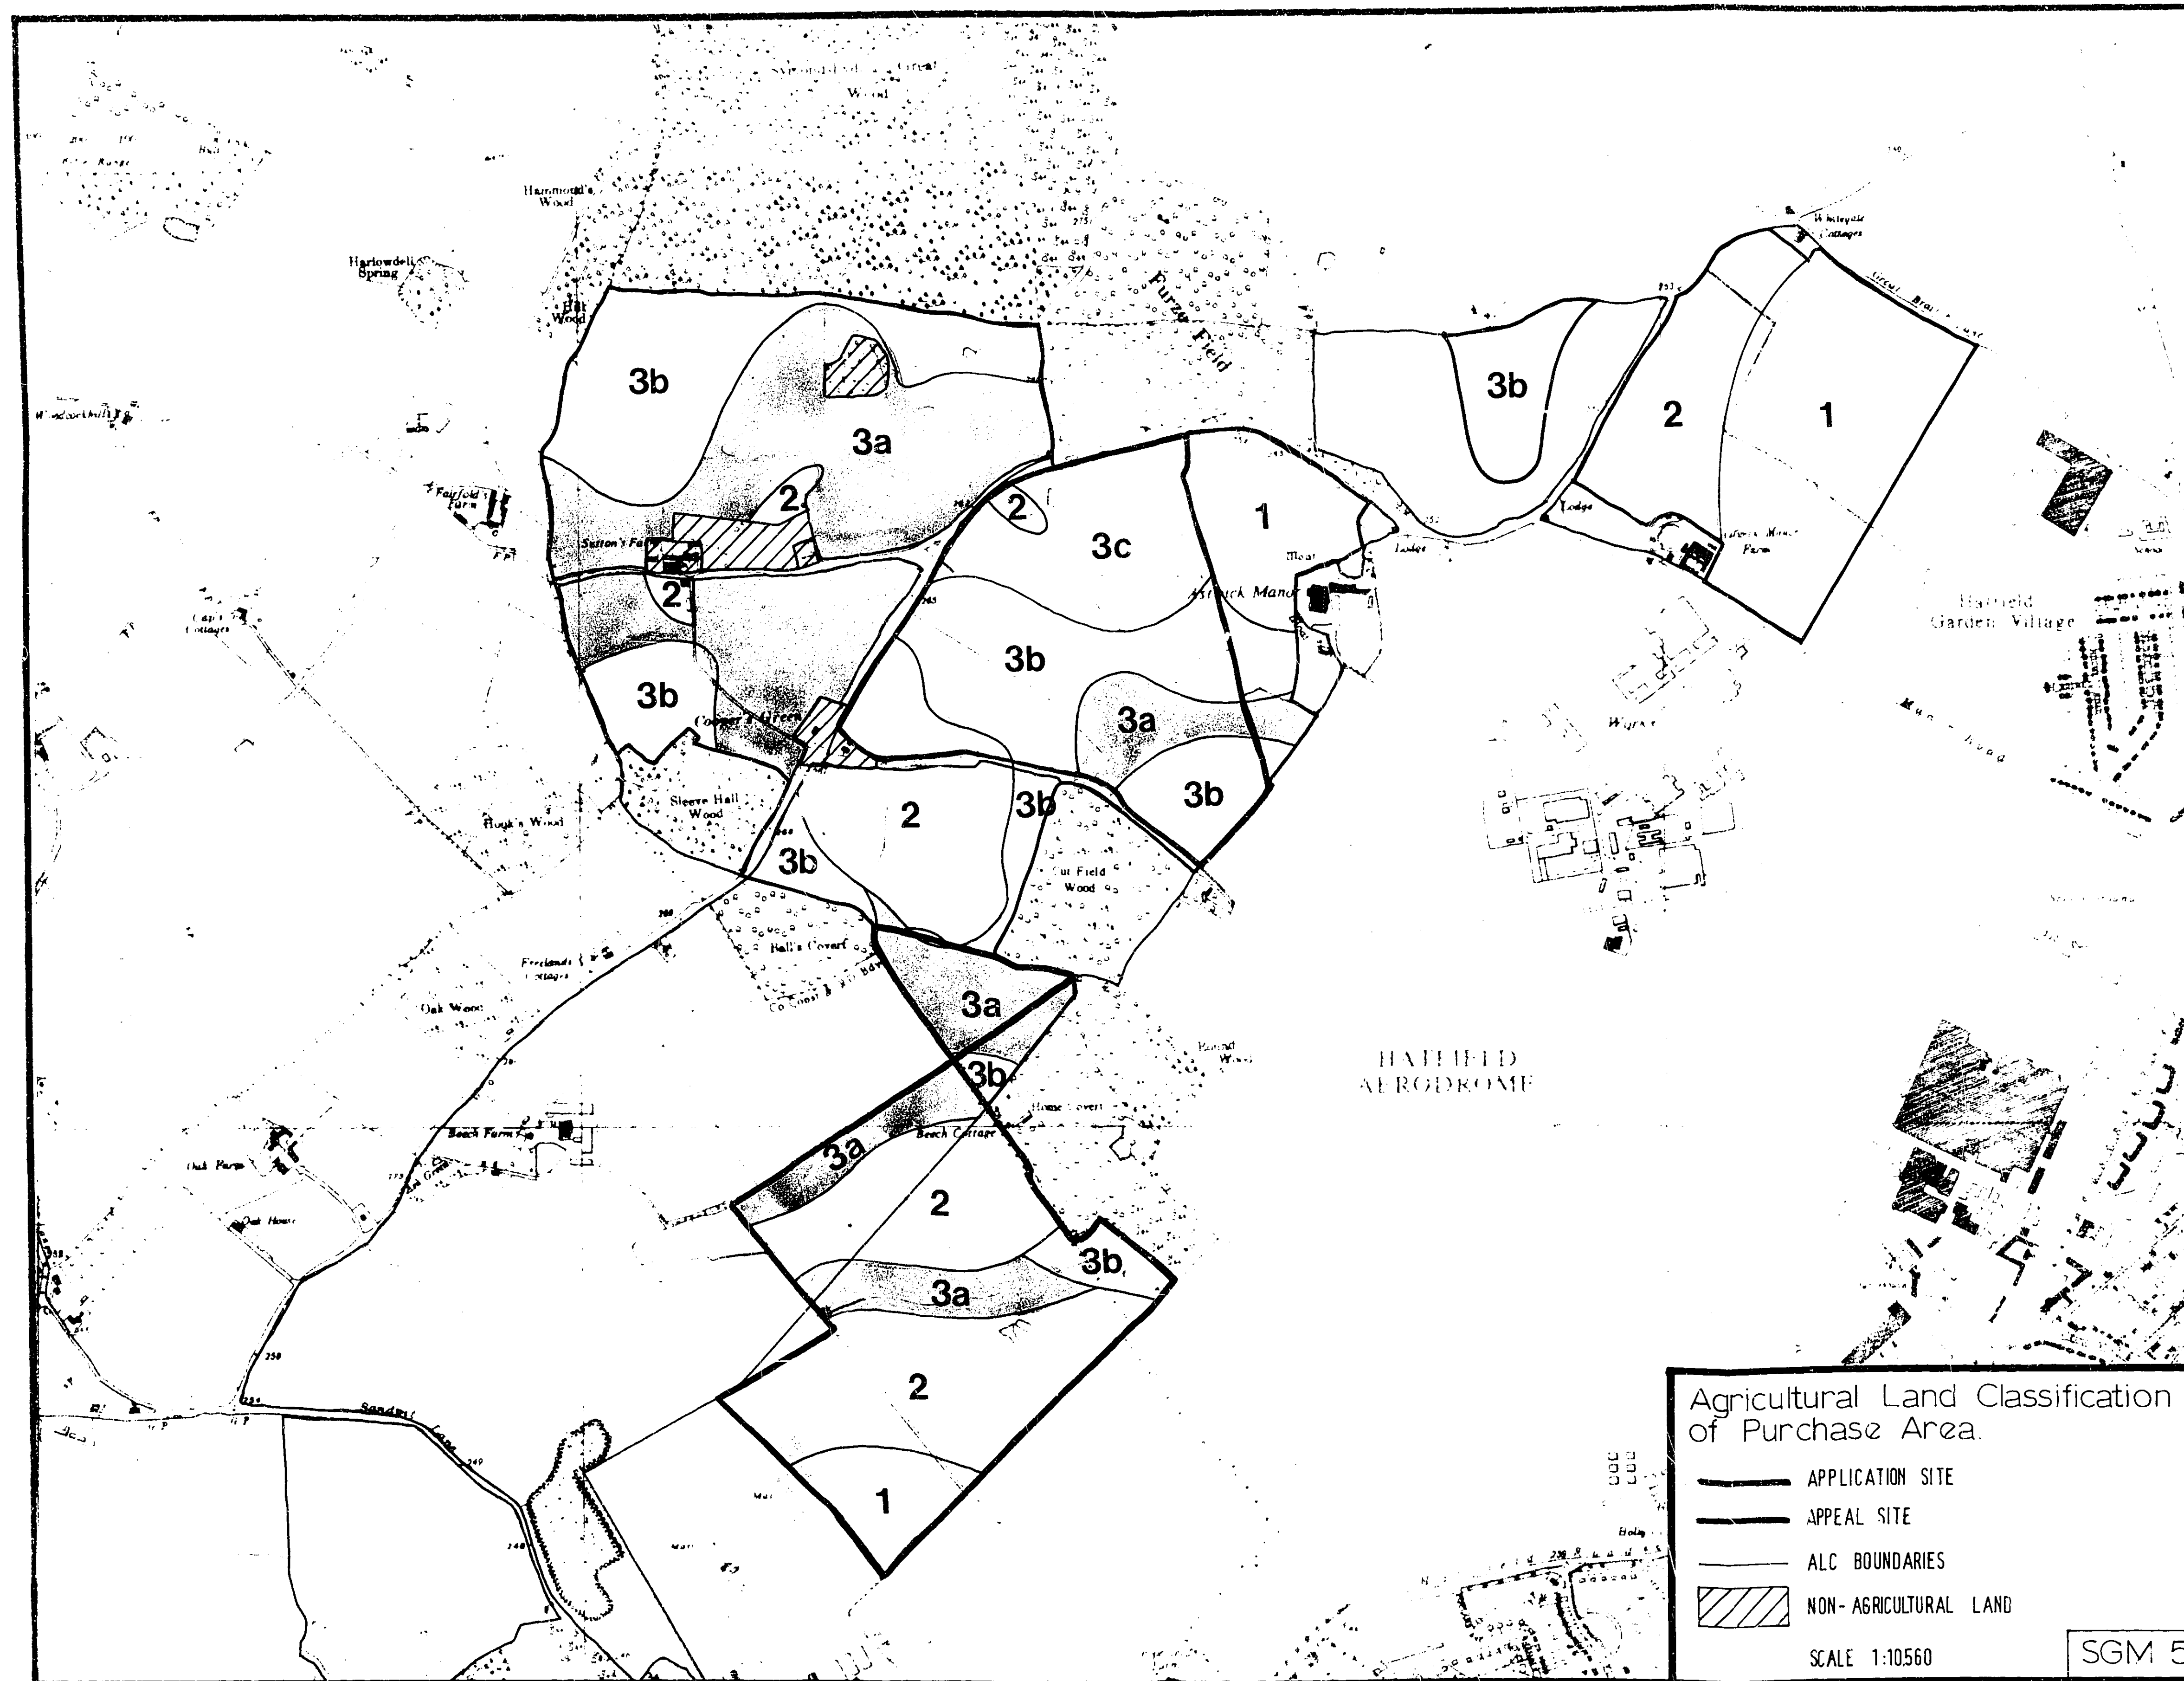

S6/589-81B COOPERS GREEN LANE, HATFIELD. 1/4

WE, THE UNDERSIGNED OF H.M.S.L DO HEREBY CERTIFY THAT THE RECORDS (IMAGES) IN THIS MICROFILM FRAME ARE THE COMPLETE AND ACCURATE REPRODUCTIONS OF THE ORIGINAL RECORDS OF WELWYN & HATFIELD D.C AS ACCUMULATED DURING THE REGULAR COURSE OF BUSINESS, AND ITS RECORDS FOR PERMANENT FILE AND TO DISPOSE OF THE ORIGINAL RECORDS AFTER MICROFILM REPRODUCTIONS HAVE BEEN MADE AND ASSIGNED TO COMPANY FILE.

SIG: [Signature] FOR AND ON BEHALF OF H.M.S.L. DATE: 21.8.89

Based upon the Ordnance Survey map by Great Britain & with the permission of the Controller of Her Majesty's Stationery Office. Copyright reserved.

SIG. FOR AND ON BEHALF OF H.M.S.L. DATE 12.8.59

Scale 1:10 000

South Hatfield

Based upon the Ordnance Survey map by Cook
Hammond & Kell with the permission of the
Controller of Her Majesty's Stationery Office.
Crown Copyright reserved.