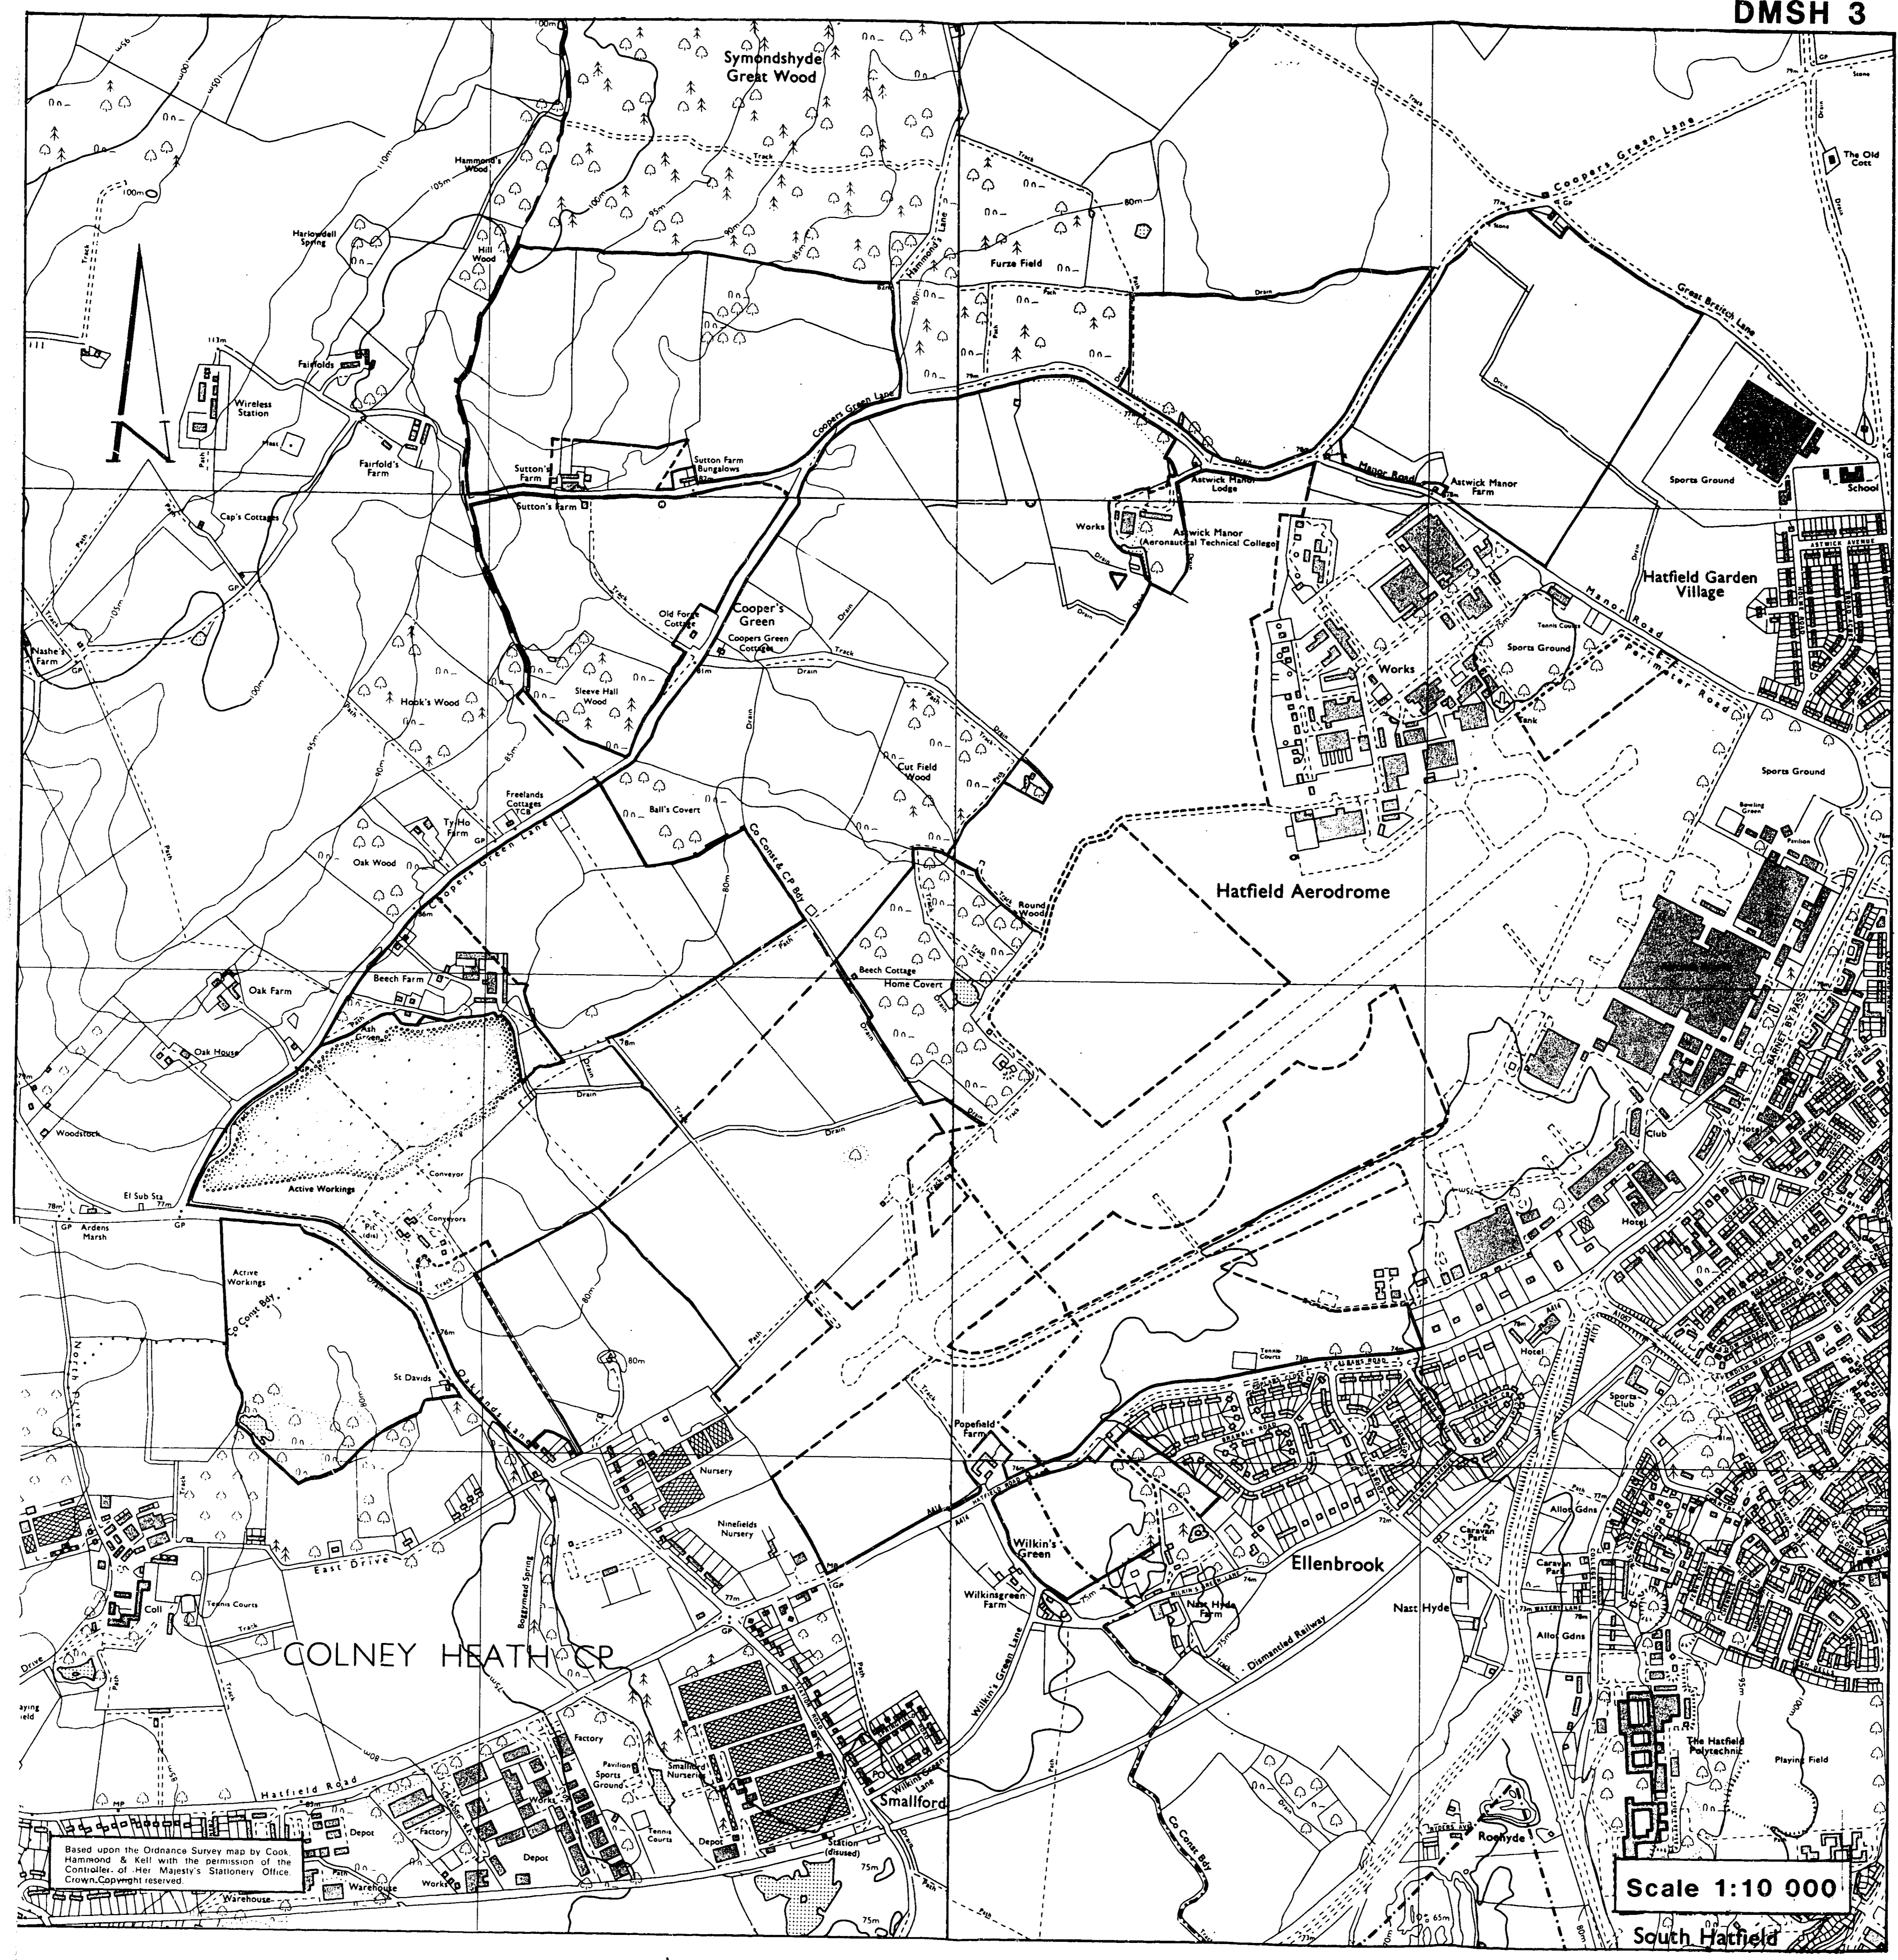

Based upon the Ordnance Survey map by Cook, Hammond & Kell with the permission of the Controller of Her Majesty's Stationery Office. Crown Copyright reserved.

Scale 1:10 000
South Hatfield

WE, THE UNDERSIGNED OF H.M.S.L DO HEREBY CERTIFY THAT THE RECORDS (IMAGES) IN THIS MICROFILM FRAME ARE THE COMPLETE AND ACCURATE REPRODUCTIONS OF THE ORIGINAL RECORDS OF WELWYN & HATFIELD D.C AS ACCUMULATED DURING THE REGULAR COURSE OF BUSINESS, AND ITS RECORDS FOR PERMANENT FILE AND TO DISPOSE OF THE ORIGINAL RECORDS AFTER MICROFILM REPRODUCTIONS HAVE BEEN MADE AND ASSIGNED TO COMPANY FILE.
SIGNED: [Signature] FOR AND ON BEHALF OF H.M.S.L. DATE: 21.8.89