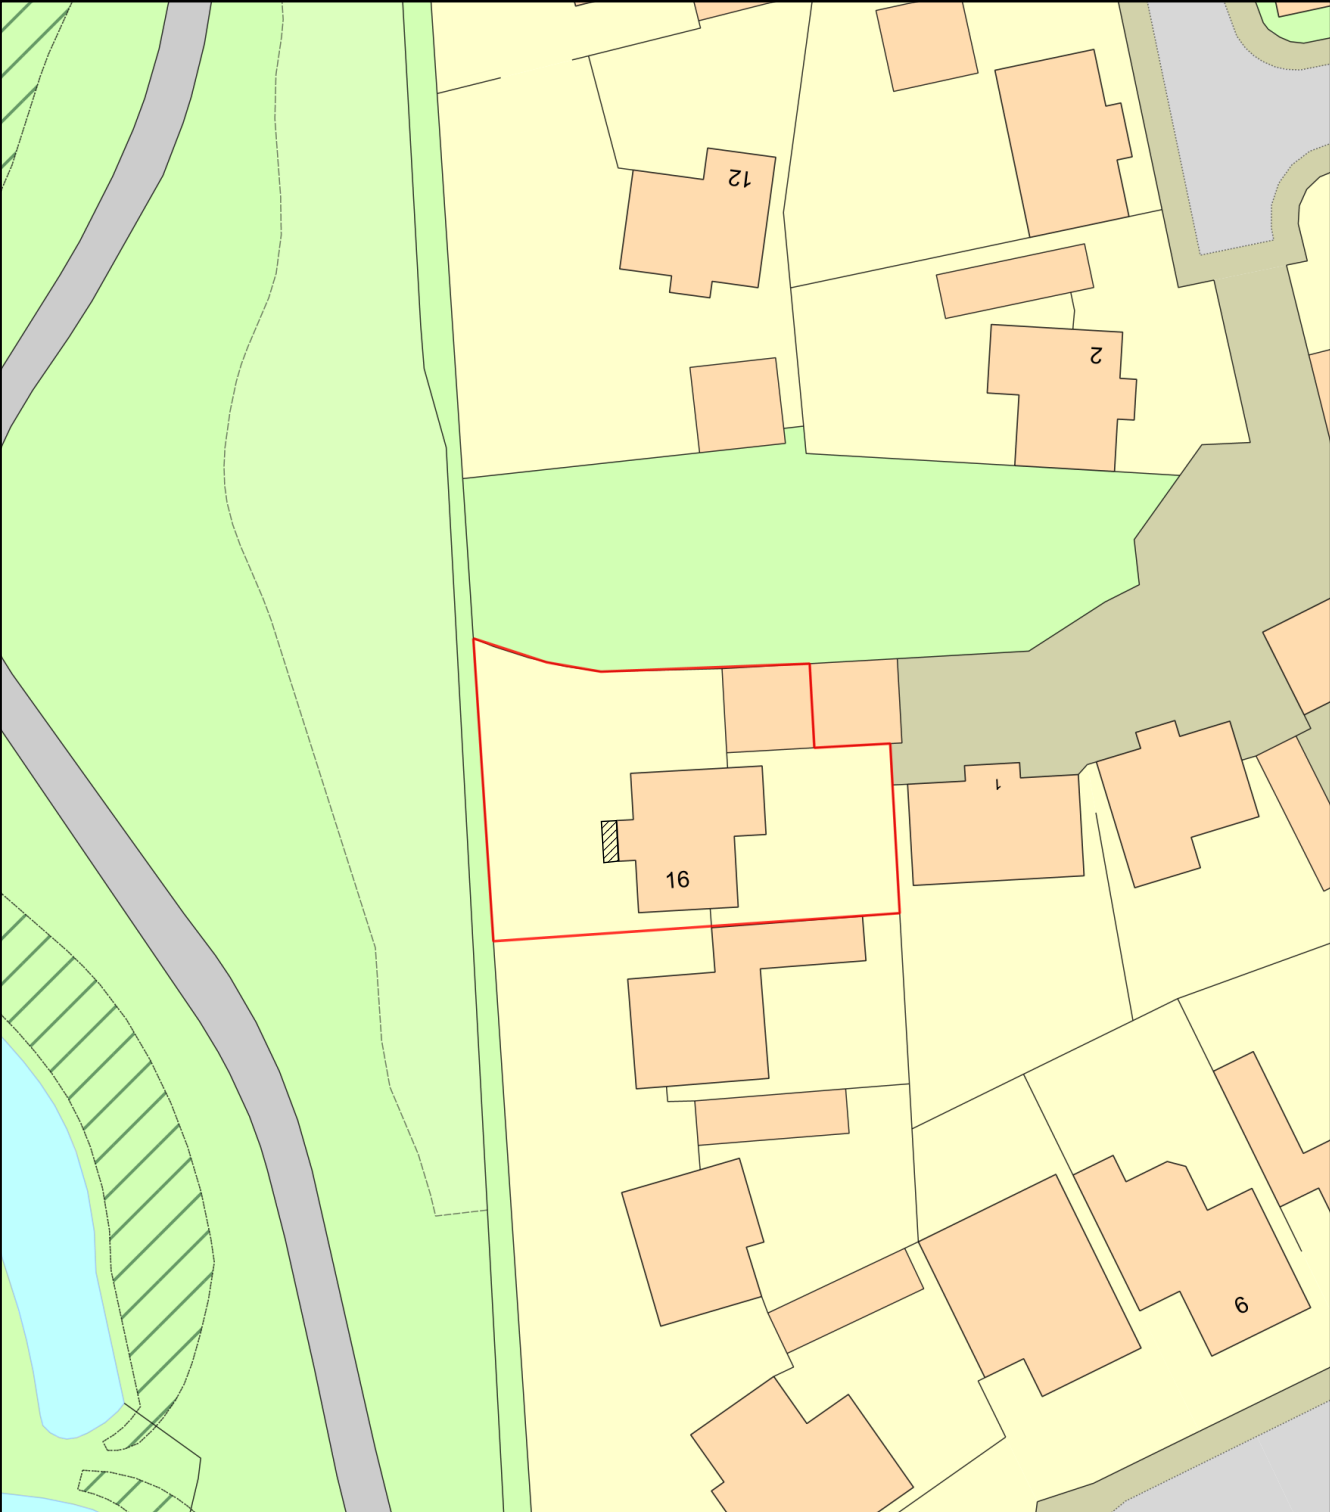

Block Plan

Plan Produced for: **The Avenue Group**
Date Produced: 12 May 2022
Plan Reference Number: TQRQM22132220345239
Scale: 1:500 @ A4