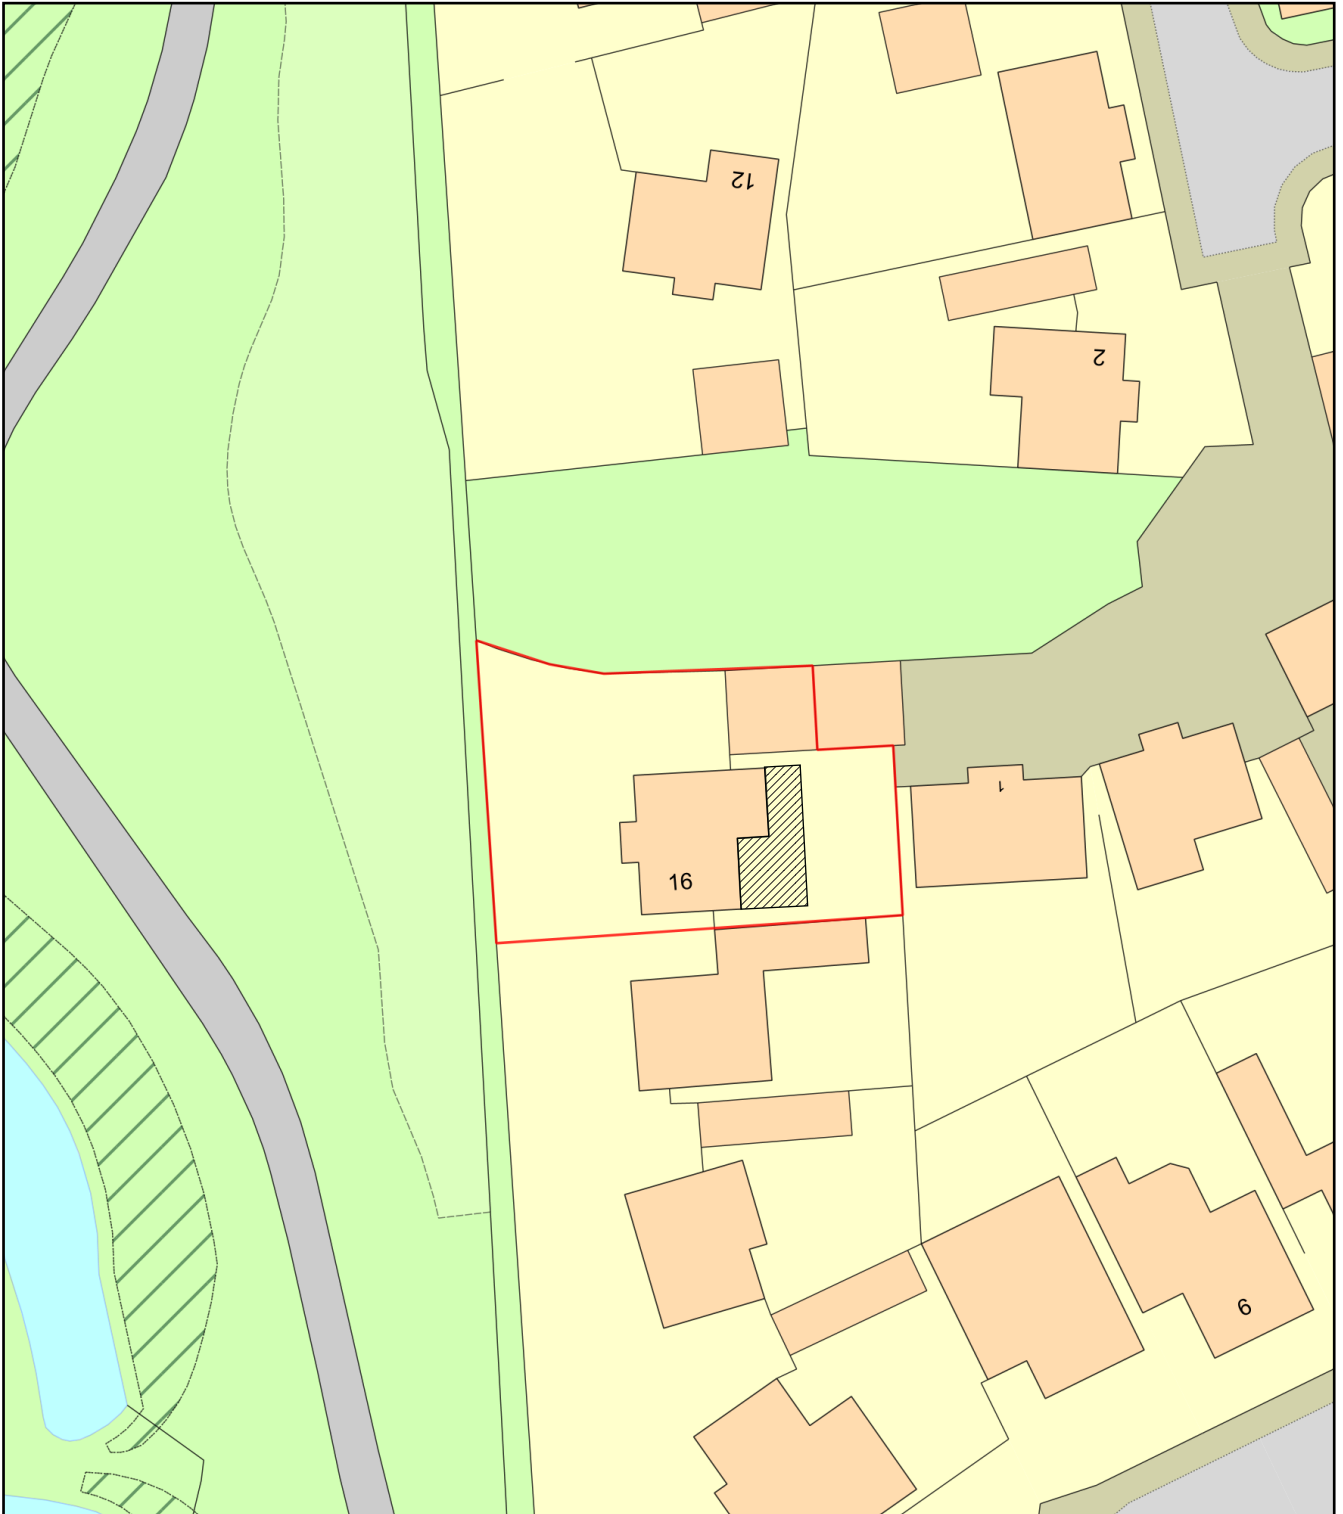

Block Plan

Plan Produced for: The Avenue Group

Date Produced: 12 May 2022

Plan Reference Number: TQRQM22132220345239

Scale: 1:500 @ A4