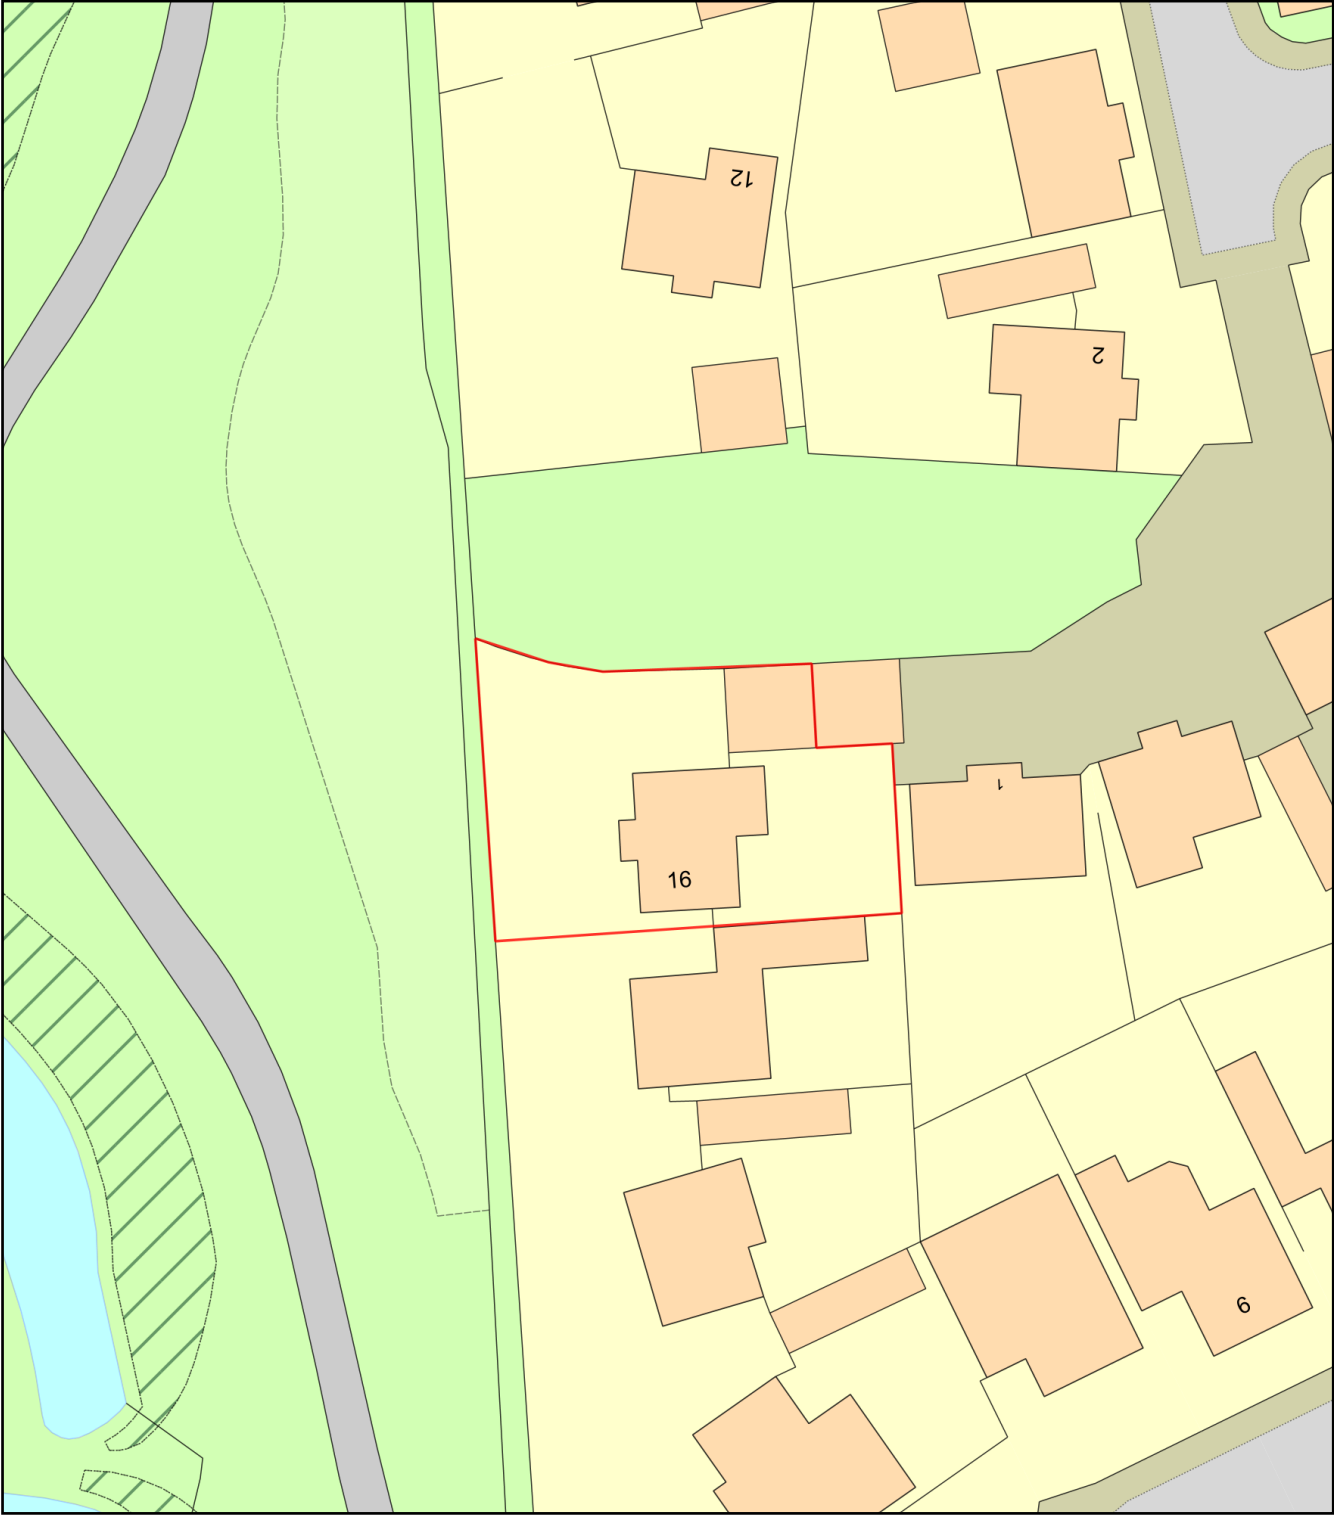

# Block Plan

Plan Produced for: The Avenue Group

Date Produced: 12 May 2022

Plan Reference Number: TQRQM22132220345239

Scale: 1:500 @ A4