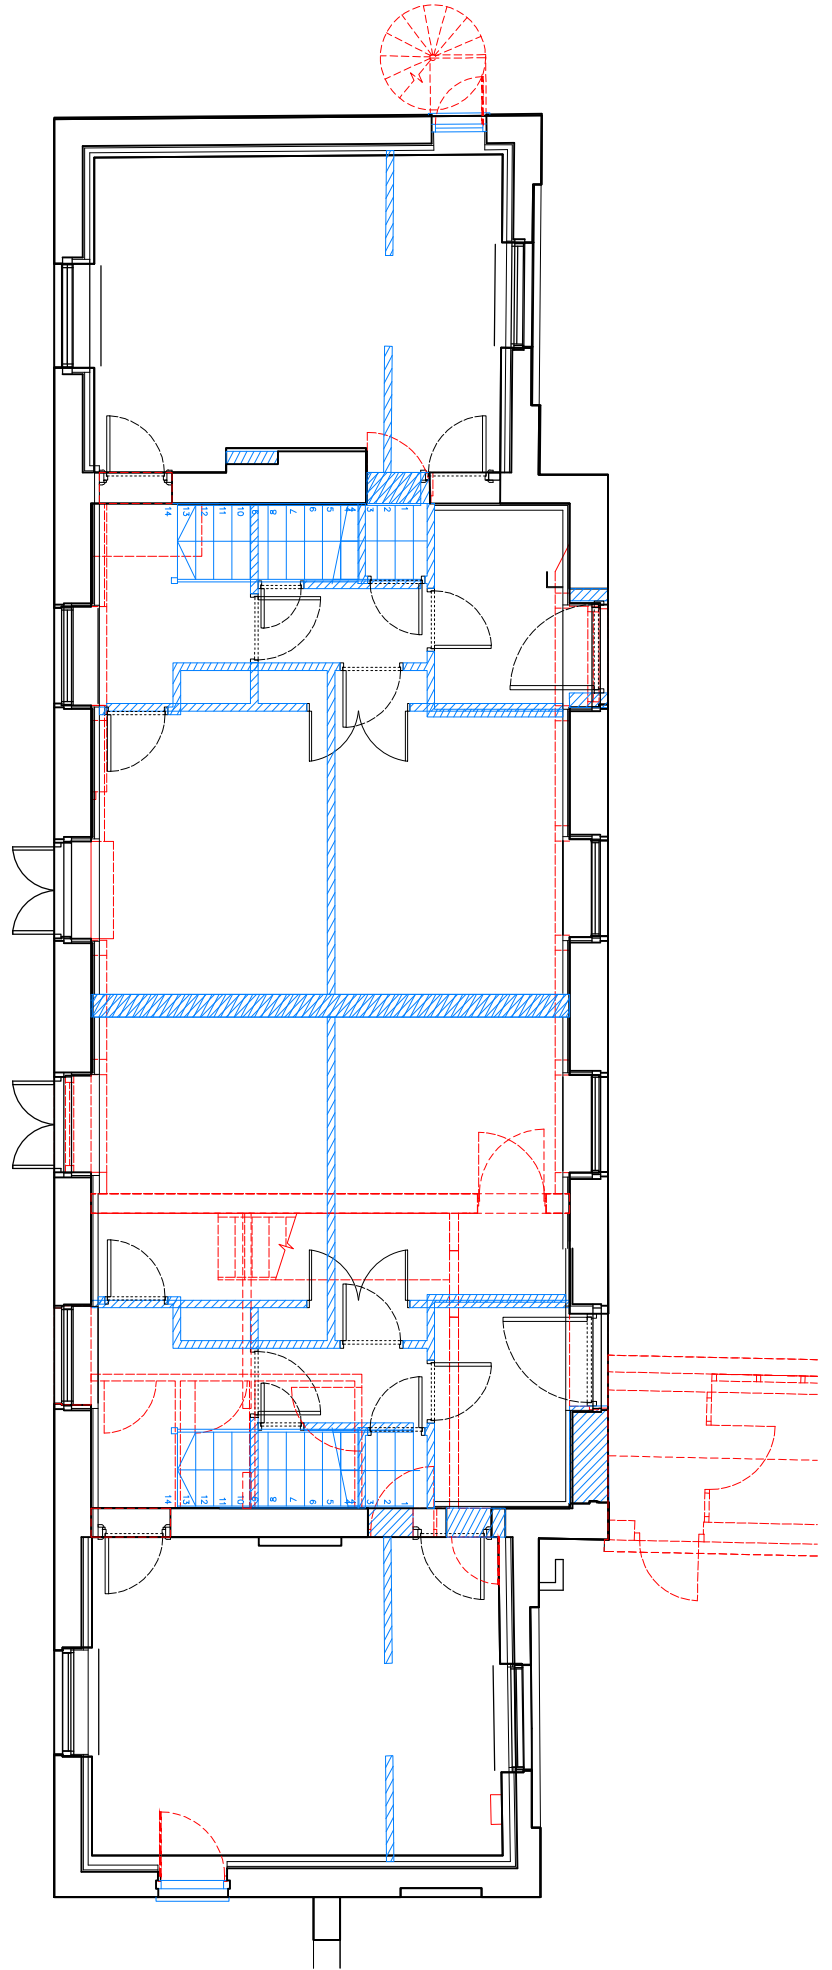

GROUND FLOOR DEMOLITION PLAN, BALLROOM WING  
1:100

FIRST FLOOR DEMOLITION PLAN, BALLROOM WING  
1:100

KEY:	
	RED DASH LINE: TO BE DEMOLISHED
	BLUE LINE: PROPOSED ALTERATIONS