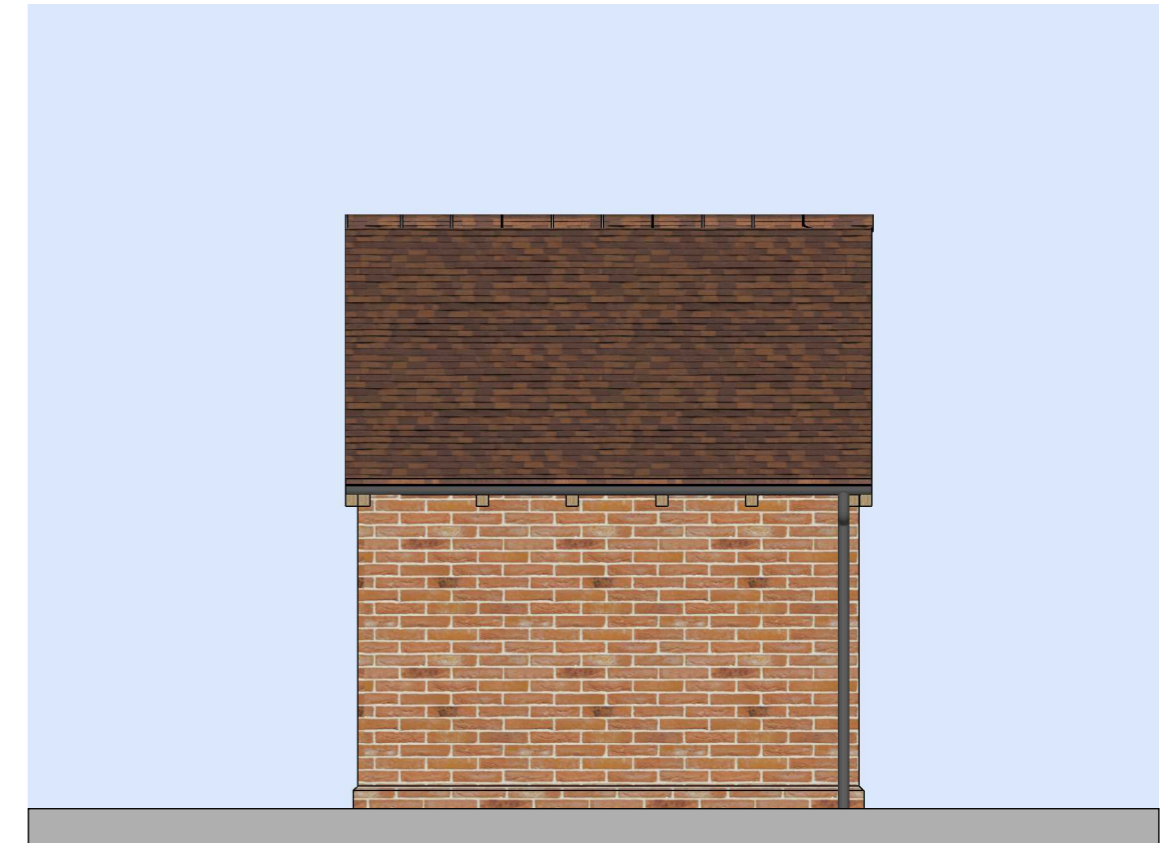

SIDE ELEVATION 1

FRONT ELEVATION

SIDE ELEVATION 2

REAR ELEVATION

**bryant + moore**  
 ARCHITECTS  
 19-25 Salisbury Square, Old Hatfield, Herts AL9 5BT  
 Tel: 01707 251428 Fax: 01707 251429 Email: mb@bryantandmoore.co.uk

PROPOSED DEVELOPMENT AT:  
 Northaw House, Coopers Lane, Potters Bar, Hertfordshire EN6 4PS

PROPOSED ELEVATIONS, ED GARAGES

1:50@A3

JAN 2021

16\_254\_PL91