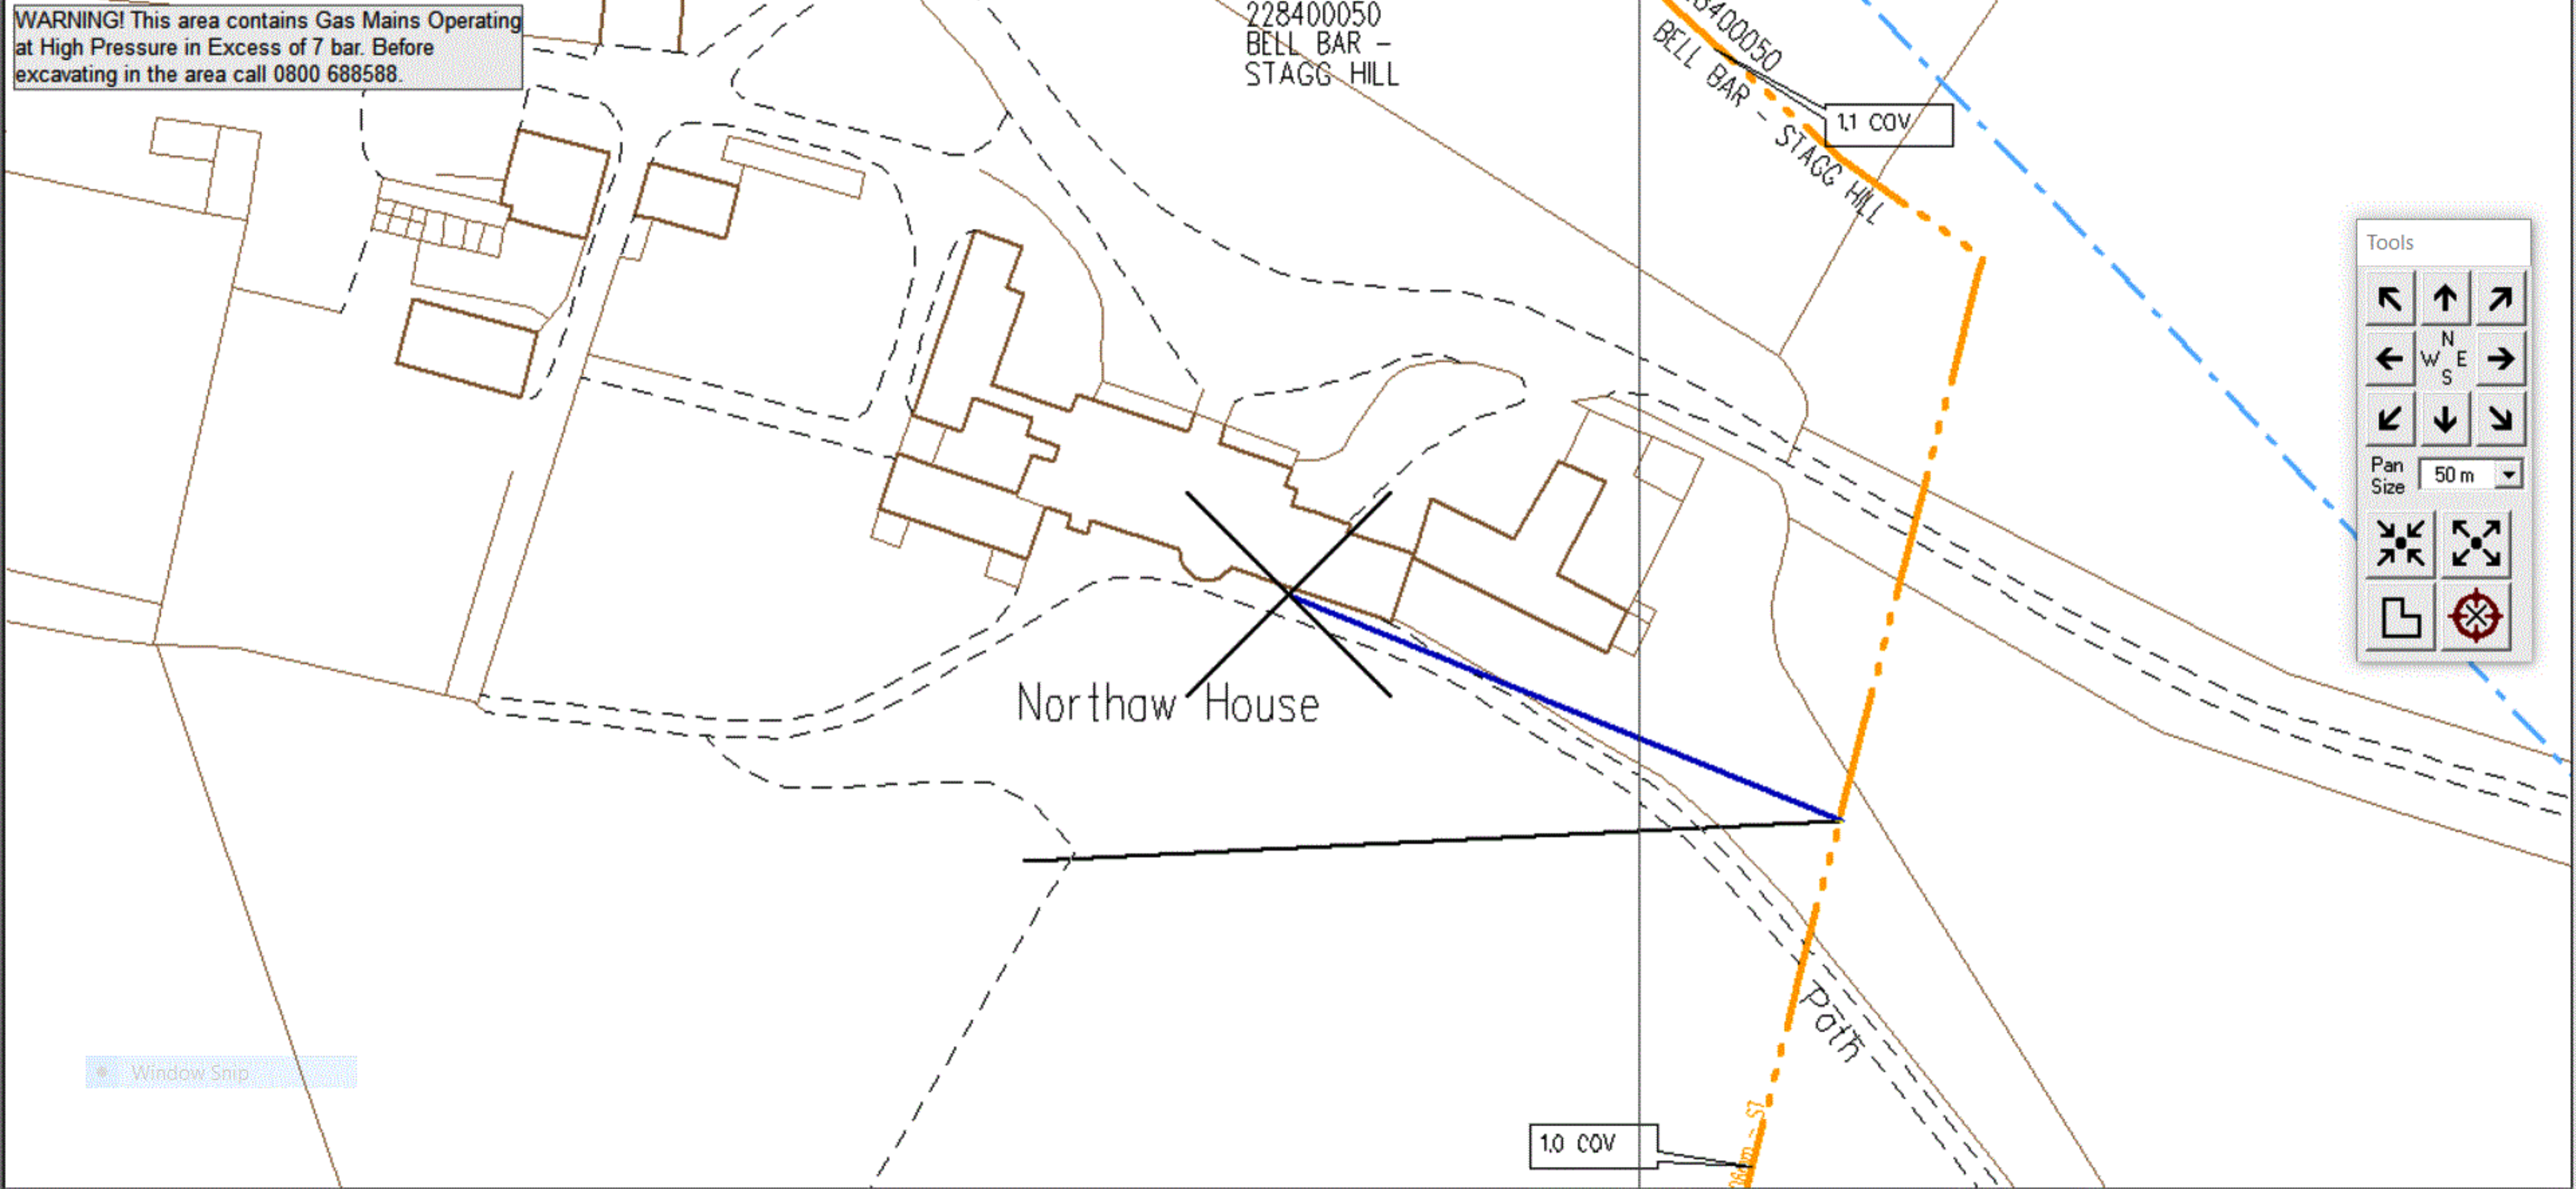

WARNING! This area contains Gas Mains Operating at High Pressure in Excess of 7 bar. Before excavating in the area call 0800 688588.

Tools

↖	↑	↗
←	N W E S	→
↙	↓	↘
Pan Size 50 m		
⊞	⊞	
📐	📐	

Window Snip