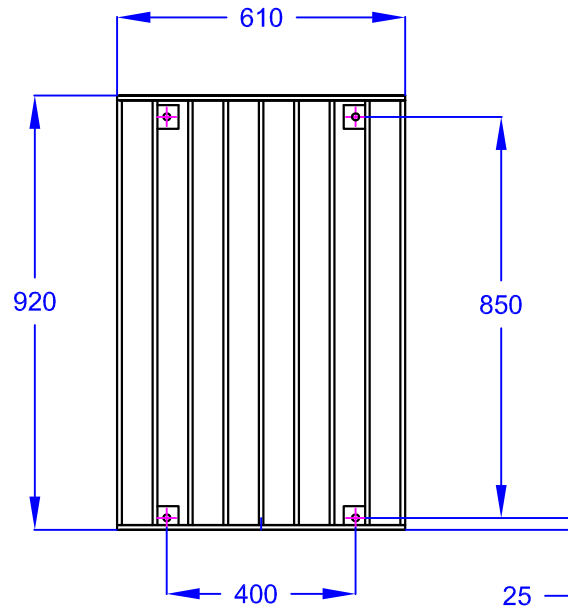

H10C Headwall grating

H6C Headwall grating

H3C Headwall grating

Grating manufactured from 40 x 10 flat with 50 x 50 angle mounting points. Unit fully welded then hot dip galvanised.

ALTHON LIMITED, VULCAN ROAD SOUTH, NORWICH NR6 6AF
 TEL 01603 488700 FAX 01603 488598