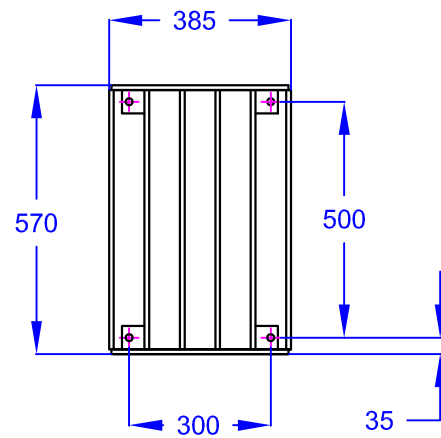

H10C Headwall grating

H6C Headwall grating

H3C Headwall grating

Grating manufactured from 40 x 10 flat with 50 x 50 angle mounting points. Unit fully welded then hot dip galvanised.

ALTHON LIMITED, VULCAN ROAD SOUTH, NORWICH NR6 6AF
 TEL 01603 488700 FAX 01603 488598