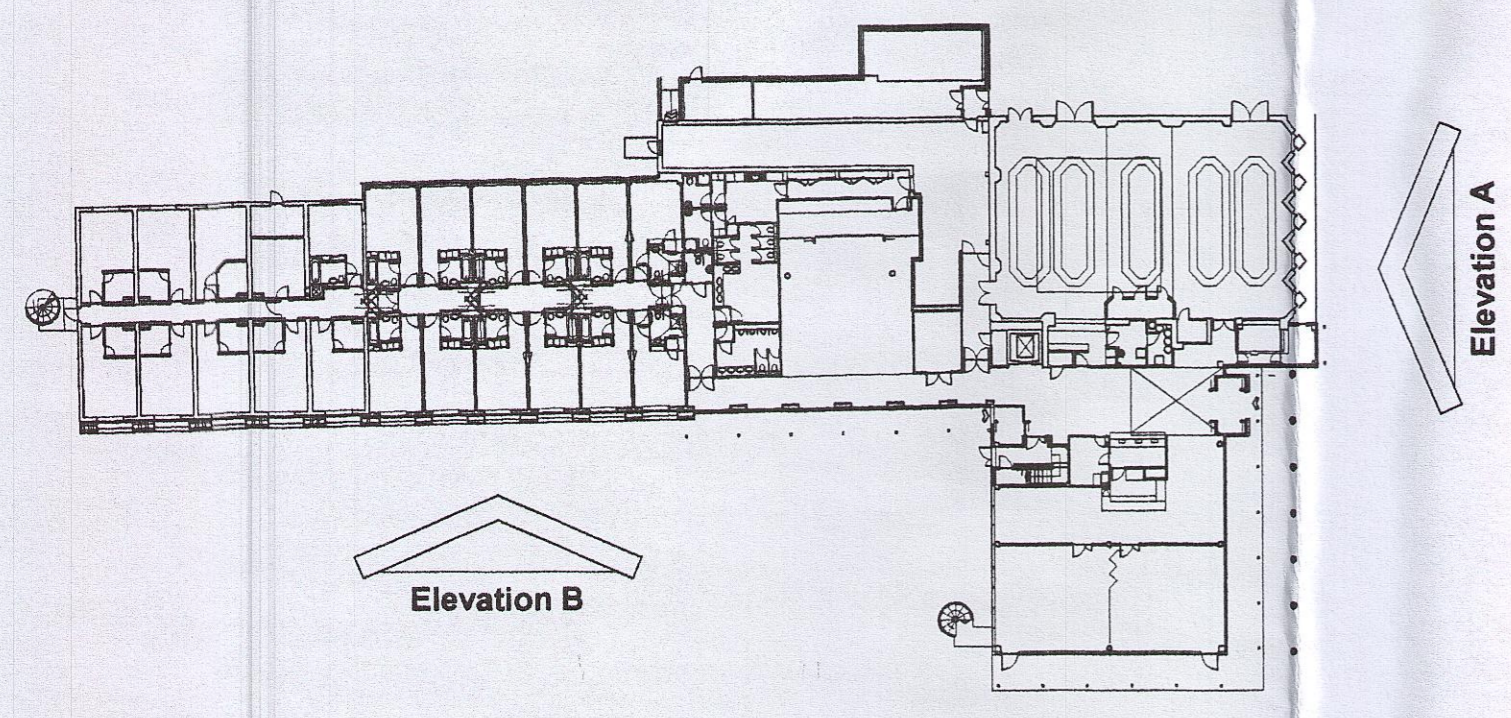

notes

revisions

Existing Front Elevation
Elevation A

Existing Side Elevation
Elevation B

PLANNING

Beales Hotels
Extension to Beales Hotel, Hatfield

Existing Elevations
Sheet 1

scale 1:125 at A1 A05.229.P.004
drawn AW checked JP date 11/05