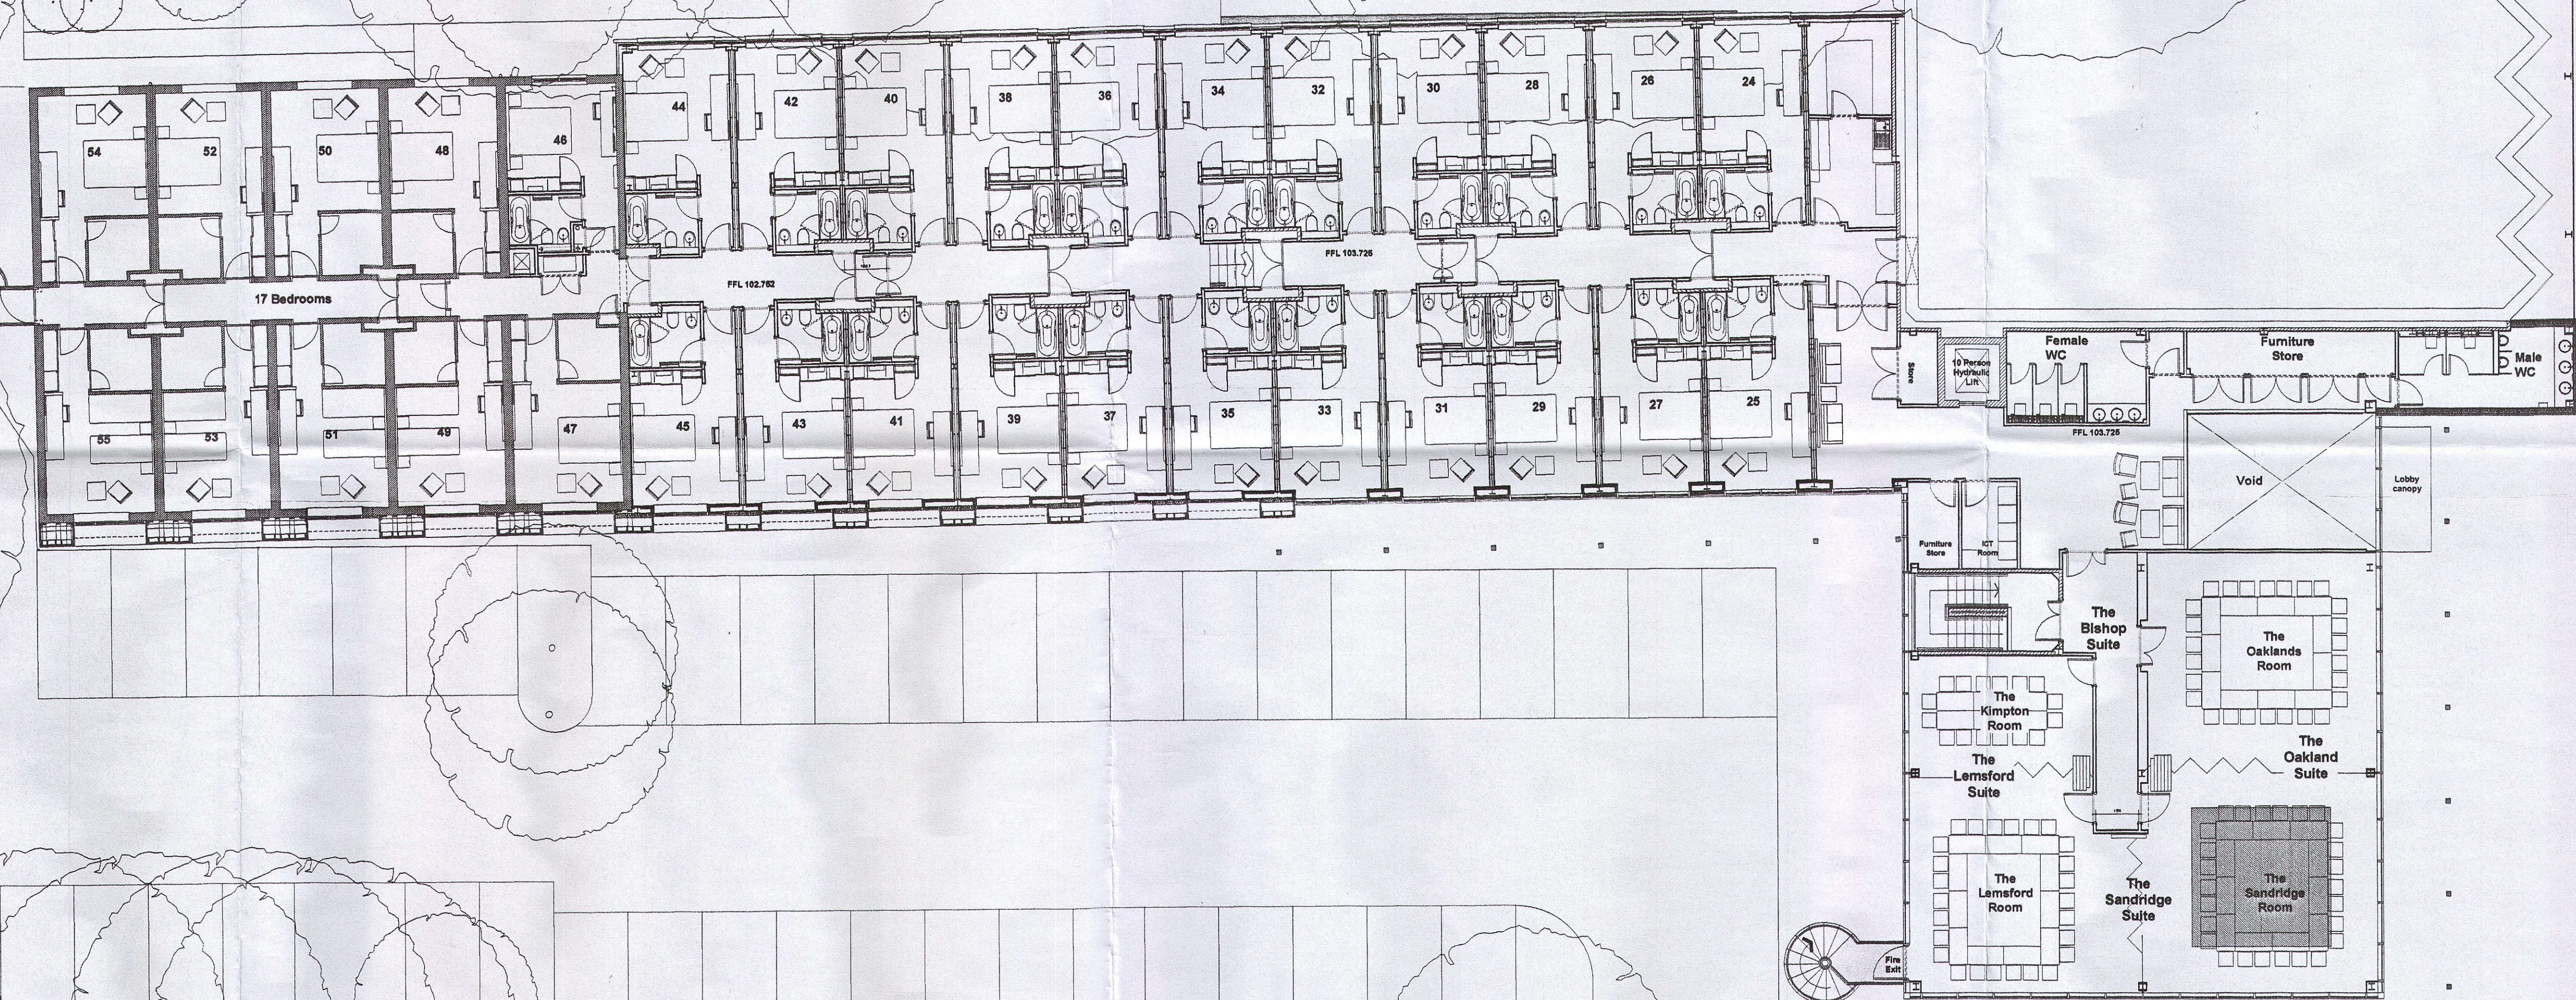

revisions

PLANNING