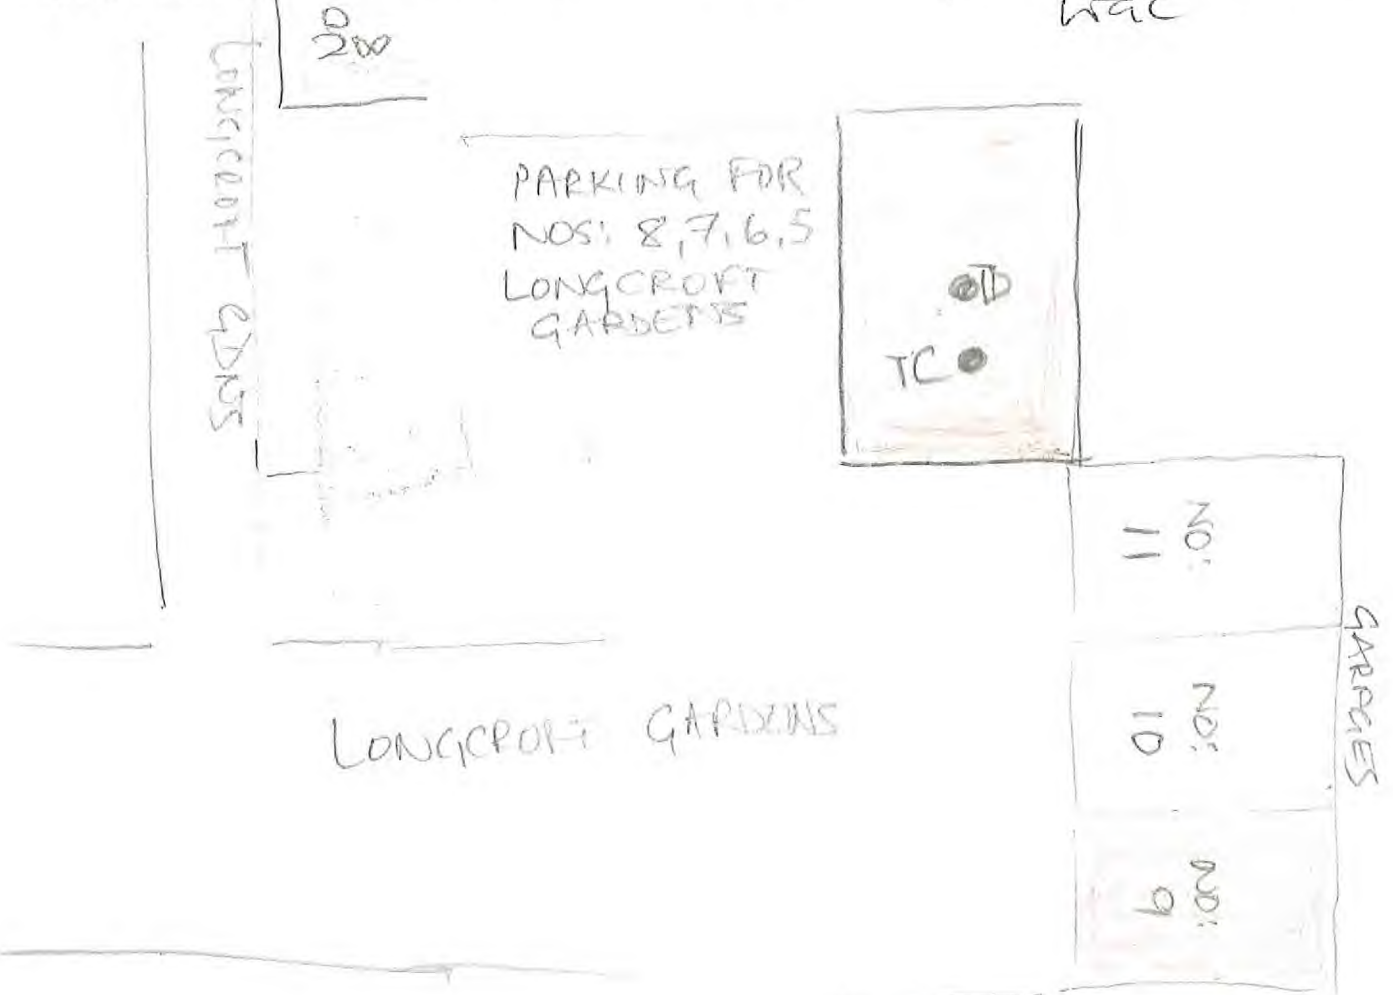

APPLICATION TREE WORKS: WORSLEY, 9, LONGCROFT C, DN  
WAC

 - property  
NO. 9 LONGCROFT GDN'S  
W.C.-C  
ALG GJR  
ACCORDING TO  
LAND REGISTRY