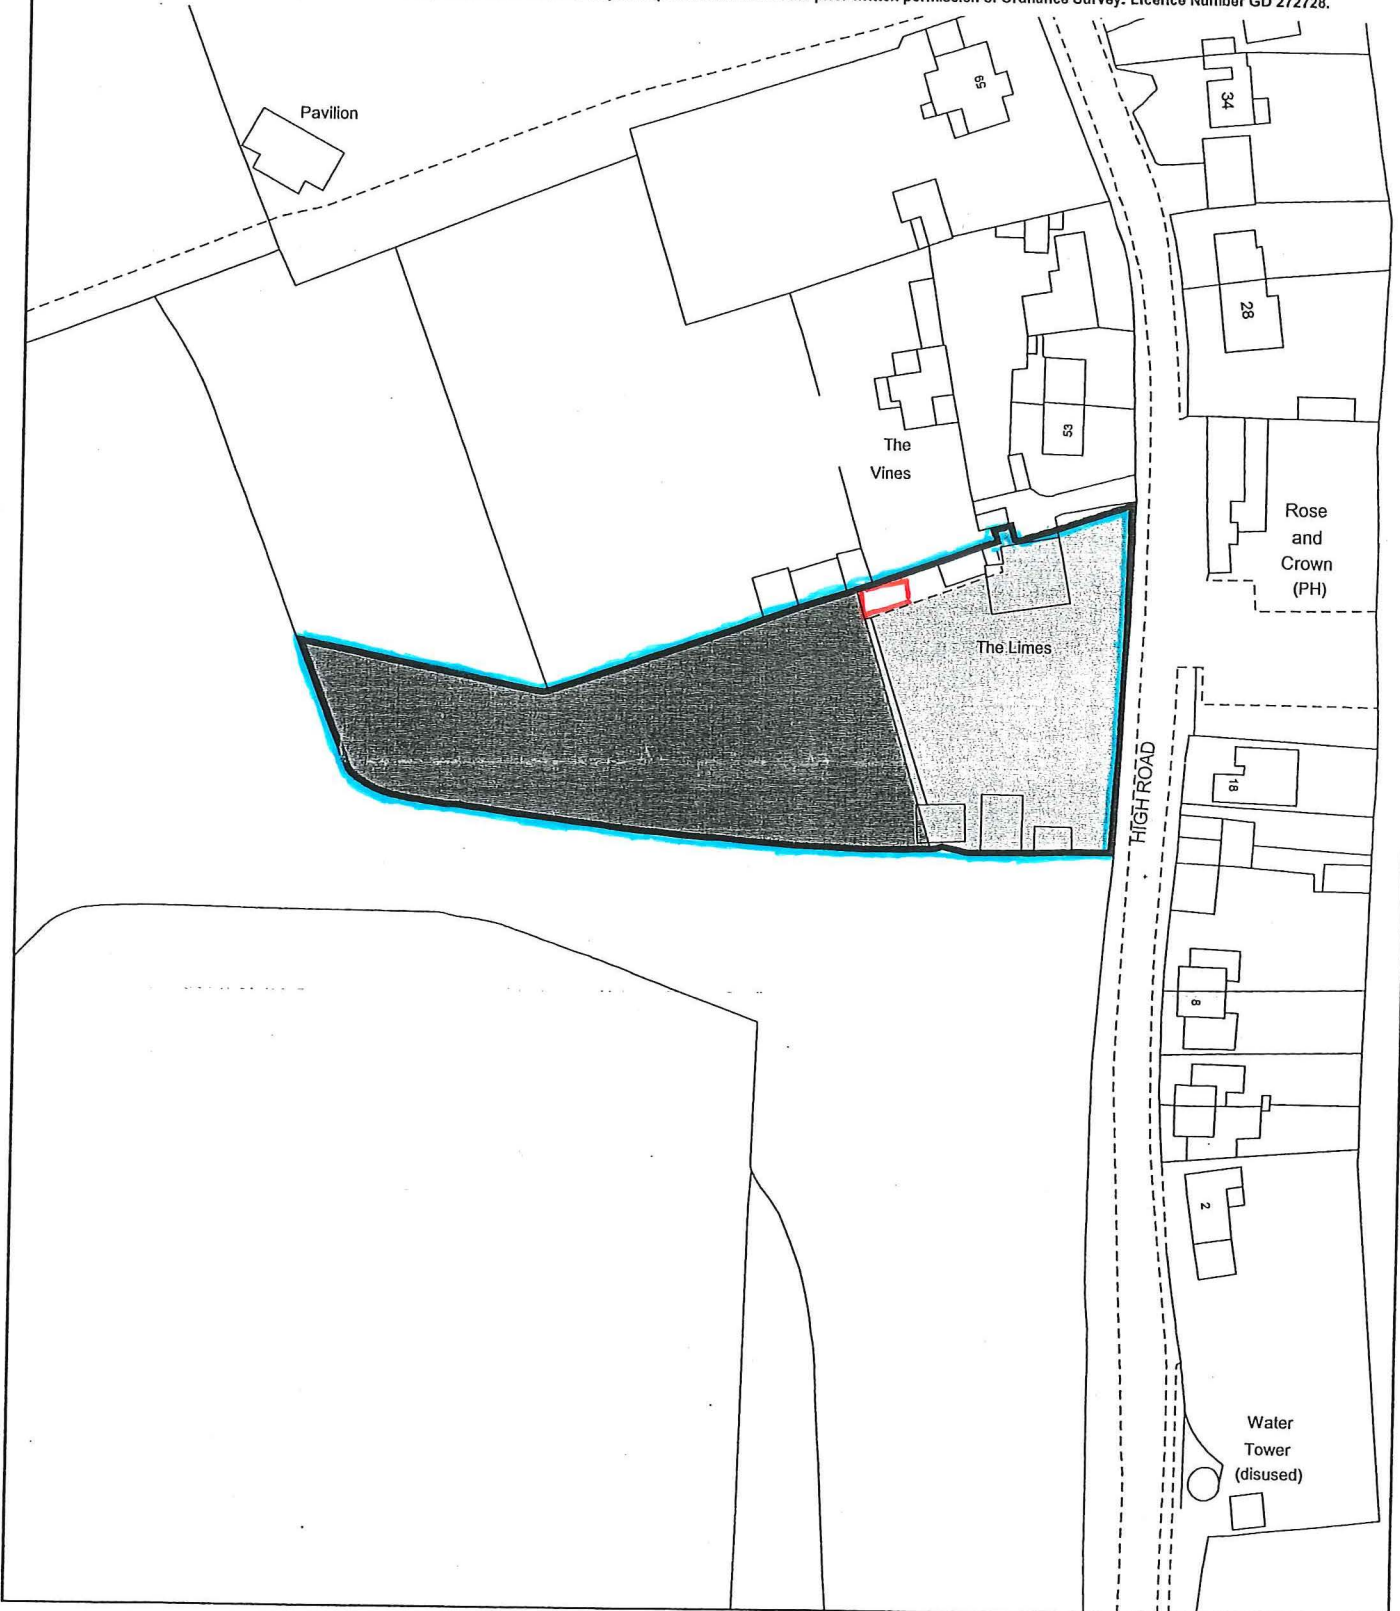

TITLE NUMBER
HD440486

HERTFORDSHIRE : WELWYN HATFIELD

ORDNANCE SURVEY MAP REFERENCE:

TL2708SW

SCALE 1:1250

©CROWN COPYRIGHT. Produced by HMLR. Further reproduction in whole or in part is prohibited without the prior written permission of Ordnance Survey. Licence Number GD 272728.

This title plan shows the general position of the boundaries: it does not show the exact line of the boundaries. Measurements scaled from this plan may not match measurements between the same points on the ground. For more information see Land Registry Public Guide 7 - Title Plans.

This official copy shows the state of the title plan on 22 April 2005 at 14:01:43. It may be subject to distortions in scale. Under s.67 of the Land Registration Act 2002, this copy is admissible in evidence to the same extent as the original. Issued on 22 April 2005.