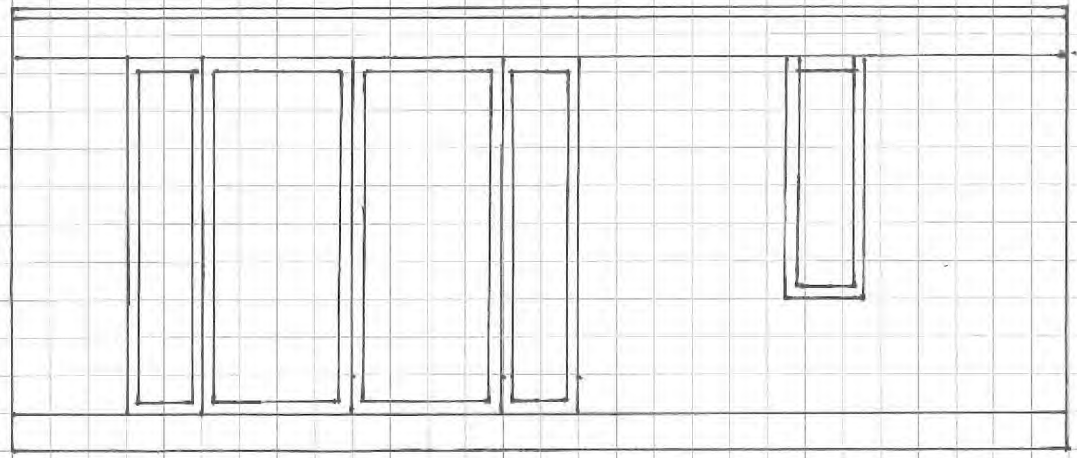

PAPER SIZE A4
LH SIDE ELEVATION

E

FRONT ELEVATION

RH SIDE ELEVATION

REAR ELEVATION

OBCO CANOPY GARDEN ROOM
A. CHARLTON
TORILLA
11 WILKINS GREEN LANE
HATFIELD ALIO 9RT

SCALE

2cm : 1 METRE

SCALE BAR