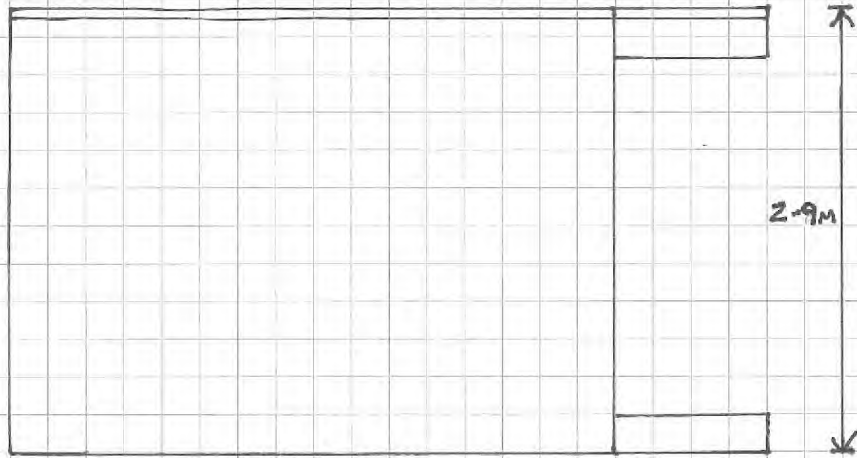

PAPER SIZE A4
LH SIDE ELEVATION

E

FRONT ELEVATION

RH SIDE ELEVATION

REAR ELEVATION

OBCO CANOPY GARDEN ROOM
A. CHARLTON
TORILLA
11 WILKINS GREEN LANE
HATFIELD ALIO 9RT

SCALE

2cm : 1 METRE

SCALE BAR