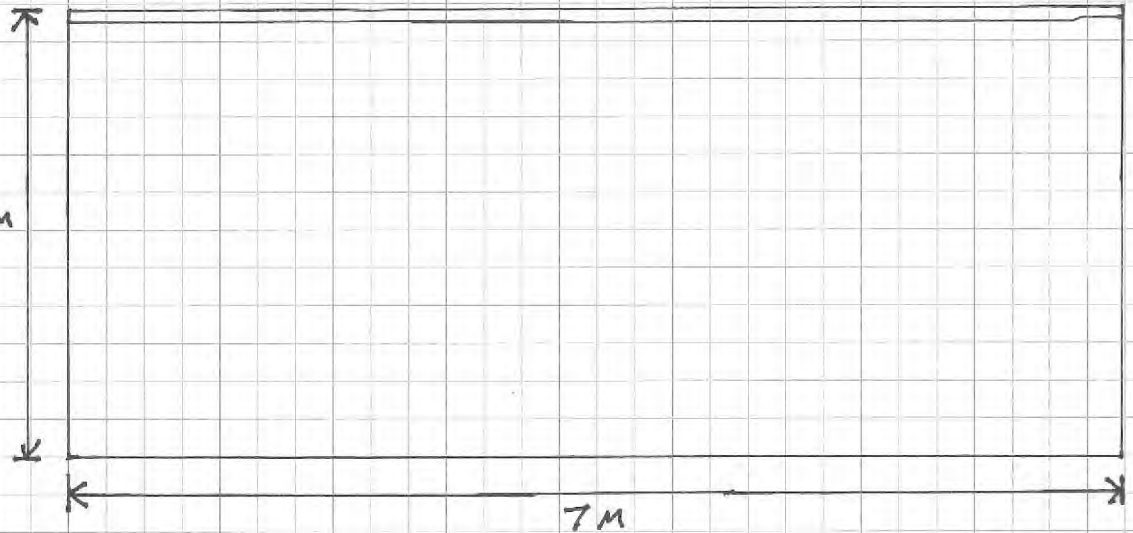

PAPER SIZE A4
LH SIDE ELEVATION

E

FRONT ELEVATION

RH SIDE ELEVATION

REAR ELEVATION

OBCO CANOPY GARDEN ROOM
A. CHARLTON
TORILLA
11 WILKINS GREEN LANE
HATFIELD ALIO 9RT

SCALE

2cm : 1 METRE

SCALE BAR