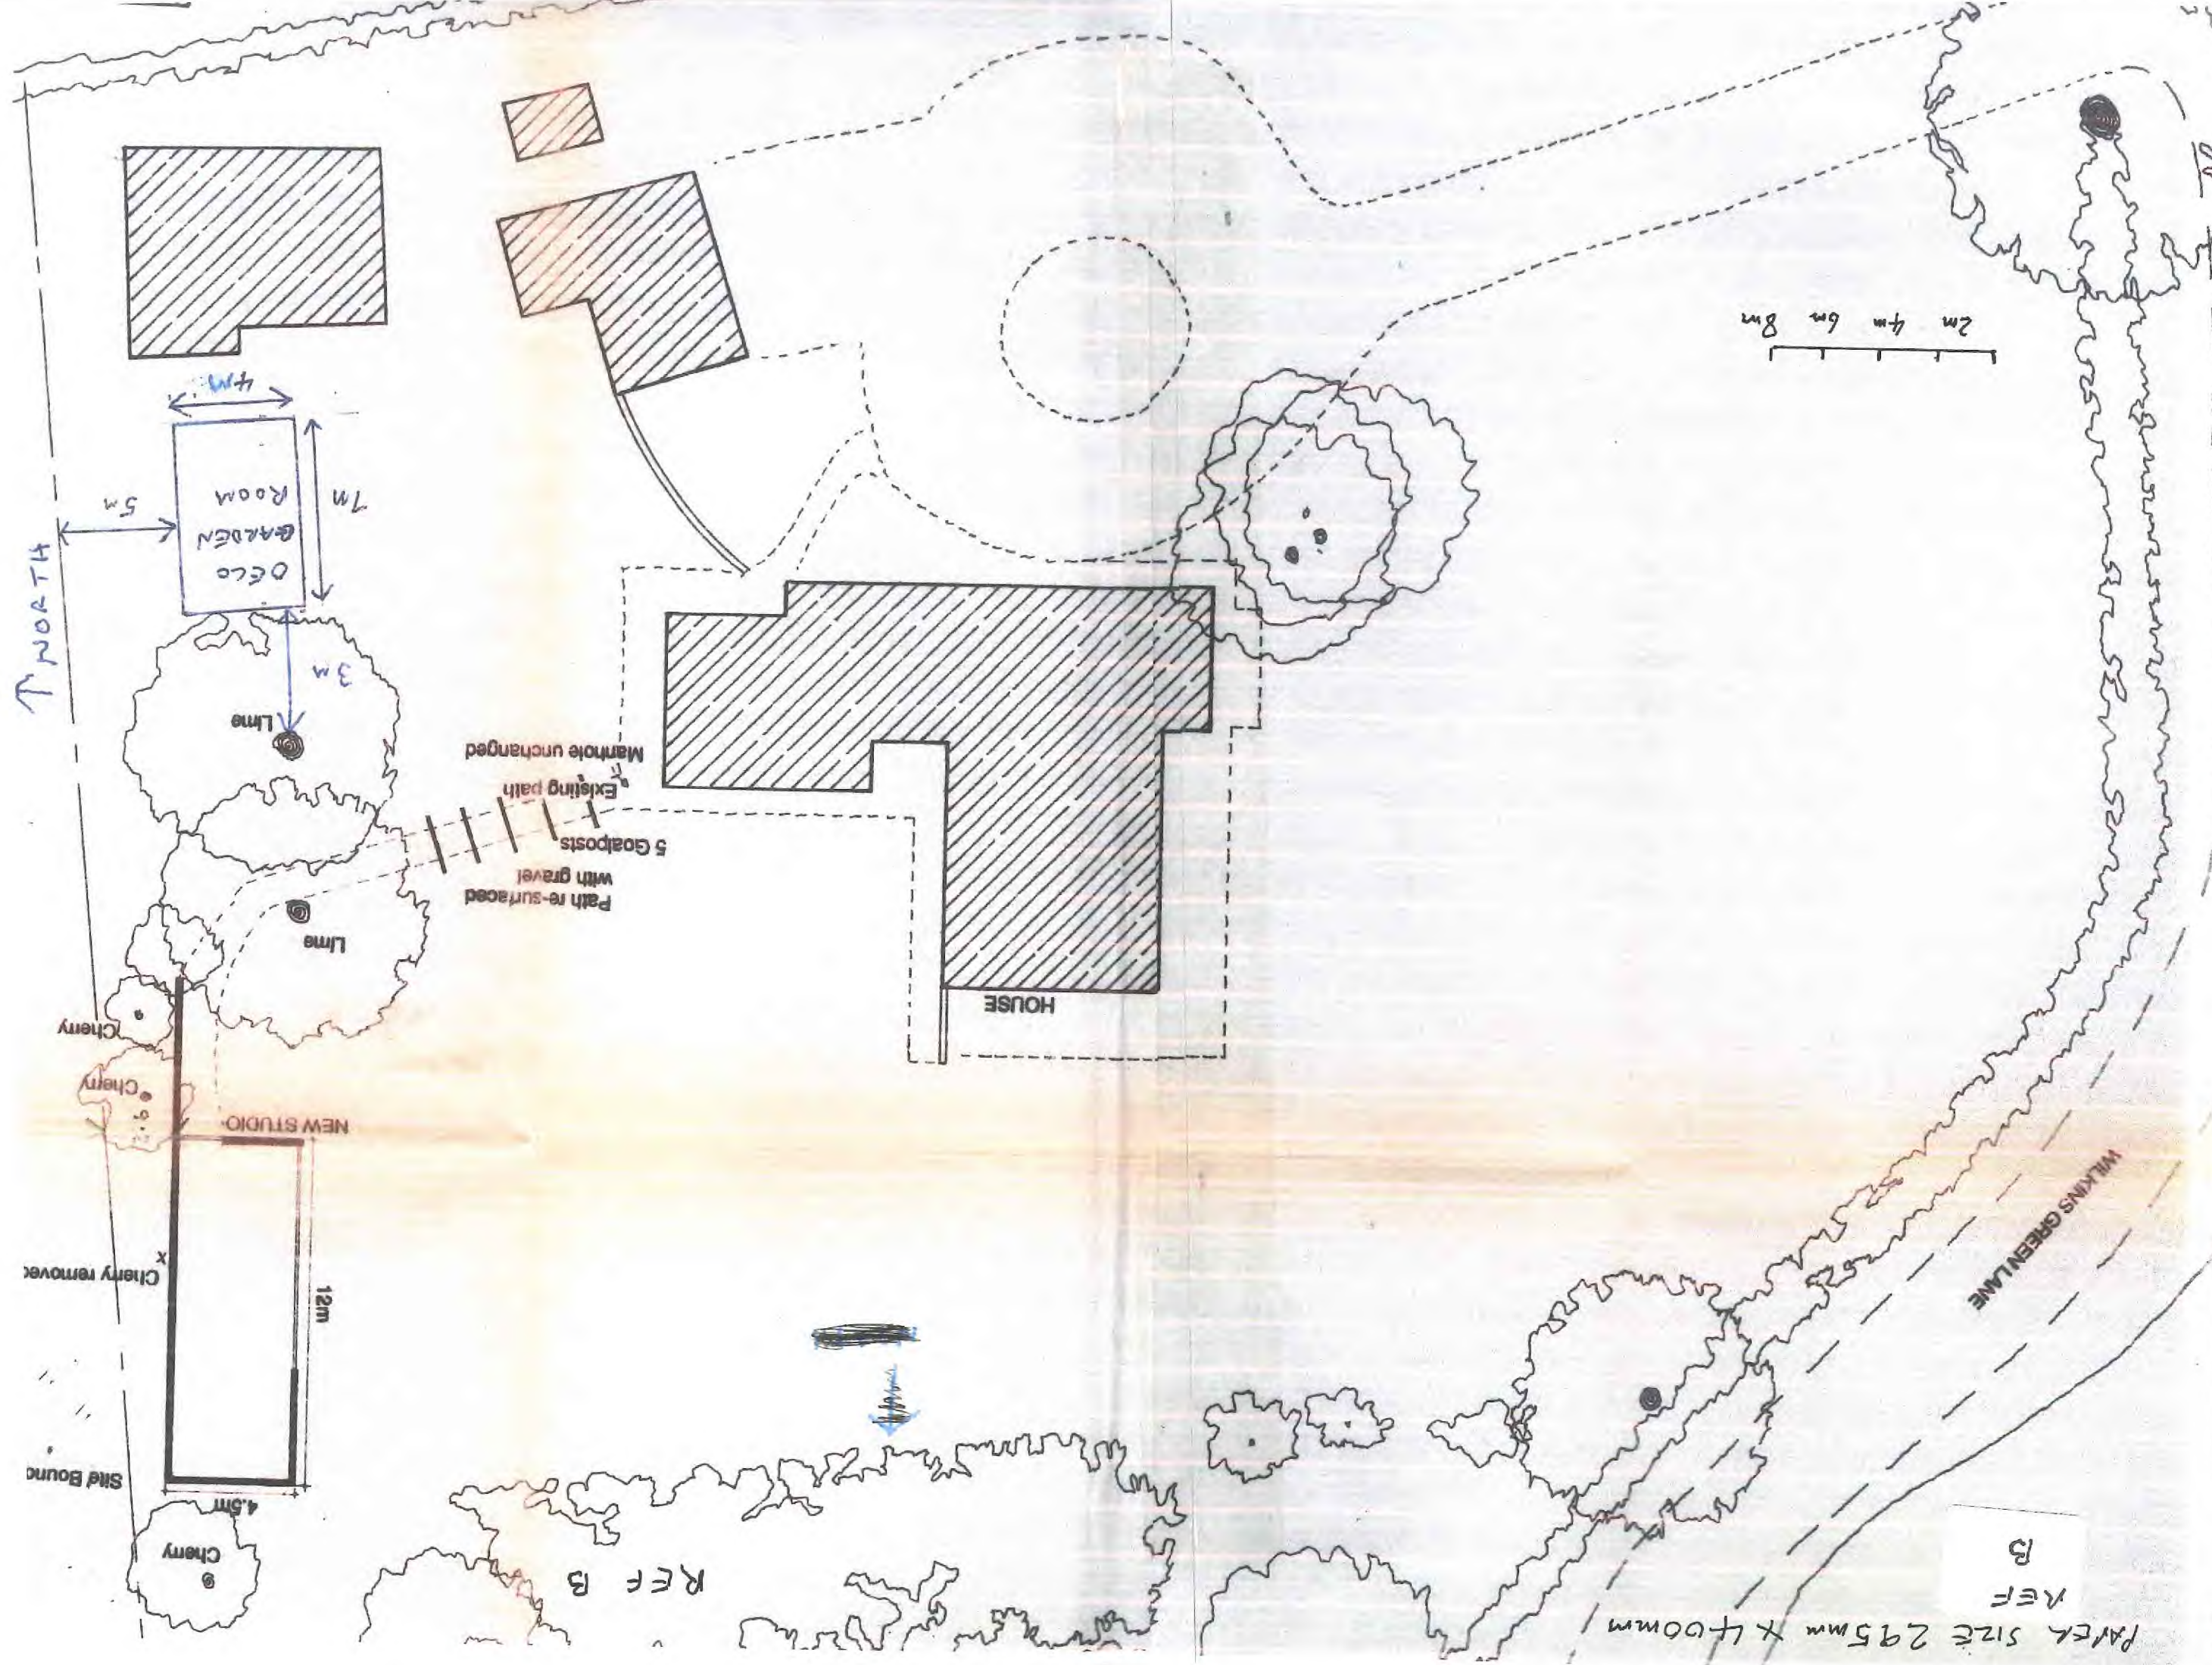

PAPER SIZE 295mm X 400mm
REF B
B

2m 4m 6m 8m

NORTH ↑

HOUSE

NEW STUDIO

Oleo Room

GARDEN

Path re-surfaced with gravel
5 Goalposts
Existing path
Manhole unchanged

Lime

Lime

Cherry

Cherry

Cherry remover

Cherry

Srd Bounc

REF B

WILKINS GREEN LANE