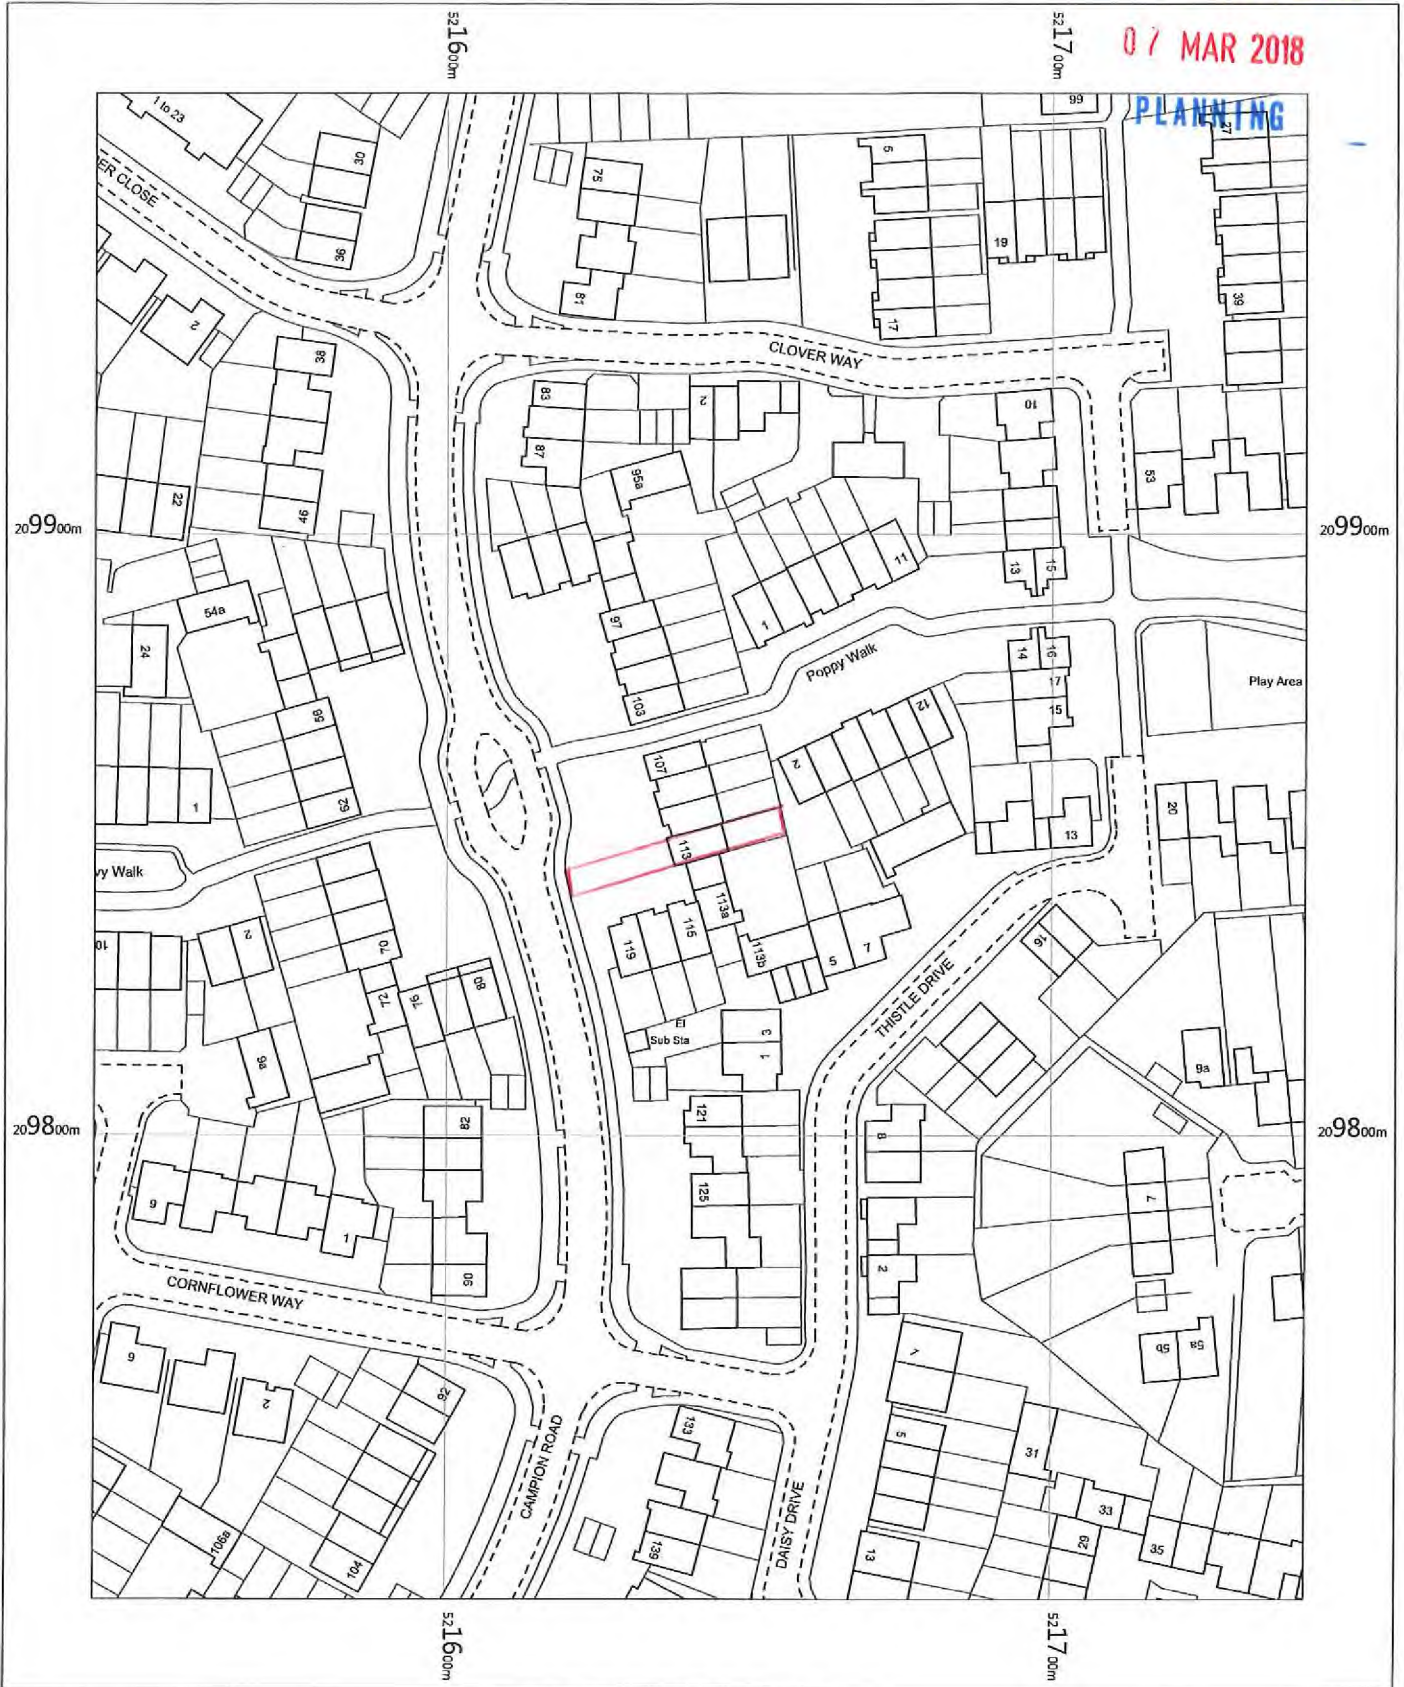

07 MAR 2018

PLANNING

113 Campion Rd.

OS MasterMap 1250/2500/10000 scale  
 Monday, February 26, 2018, ID: CM-00693250  
[www.centremapslive.co.uk](http://www.centremapslive.co.uk)

1:1250 scale print at A4, Centre: 521642 E, 209848 N

©Crown Copyright Ordnance Survey. Licence no. 100019980

FOR A BETTER POINT OF VIEW