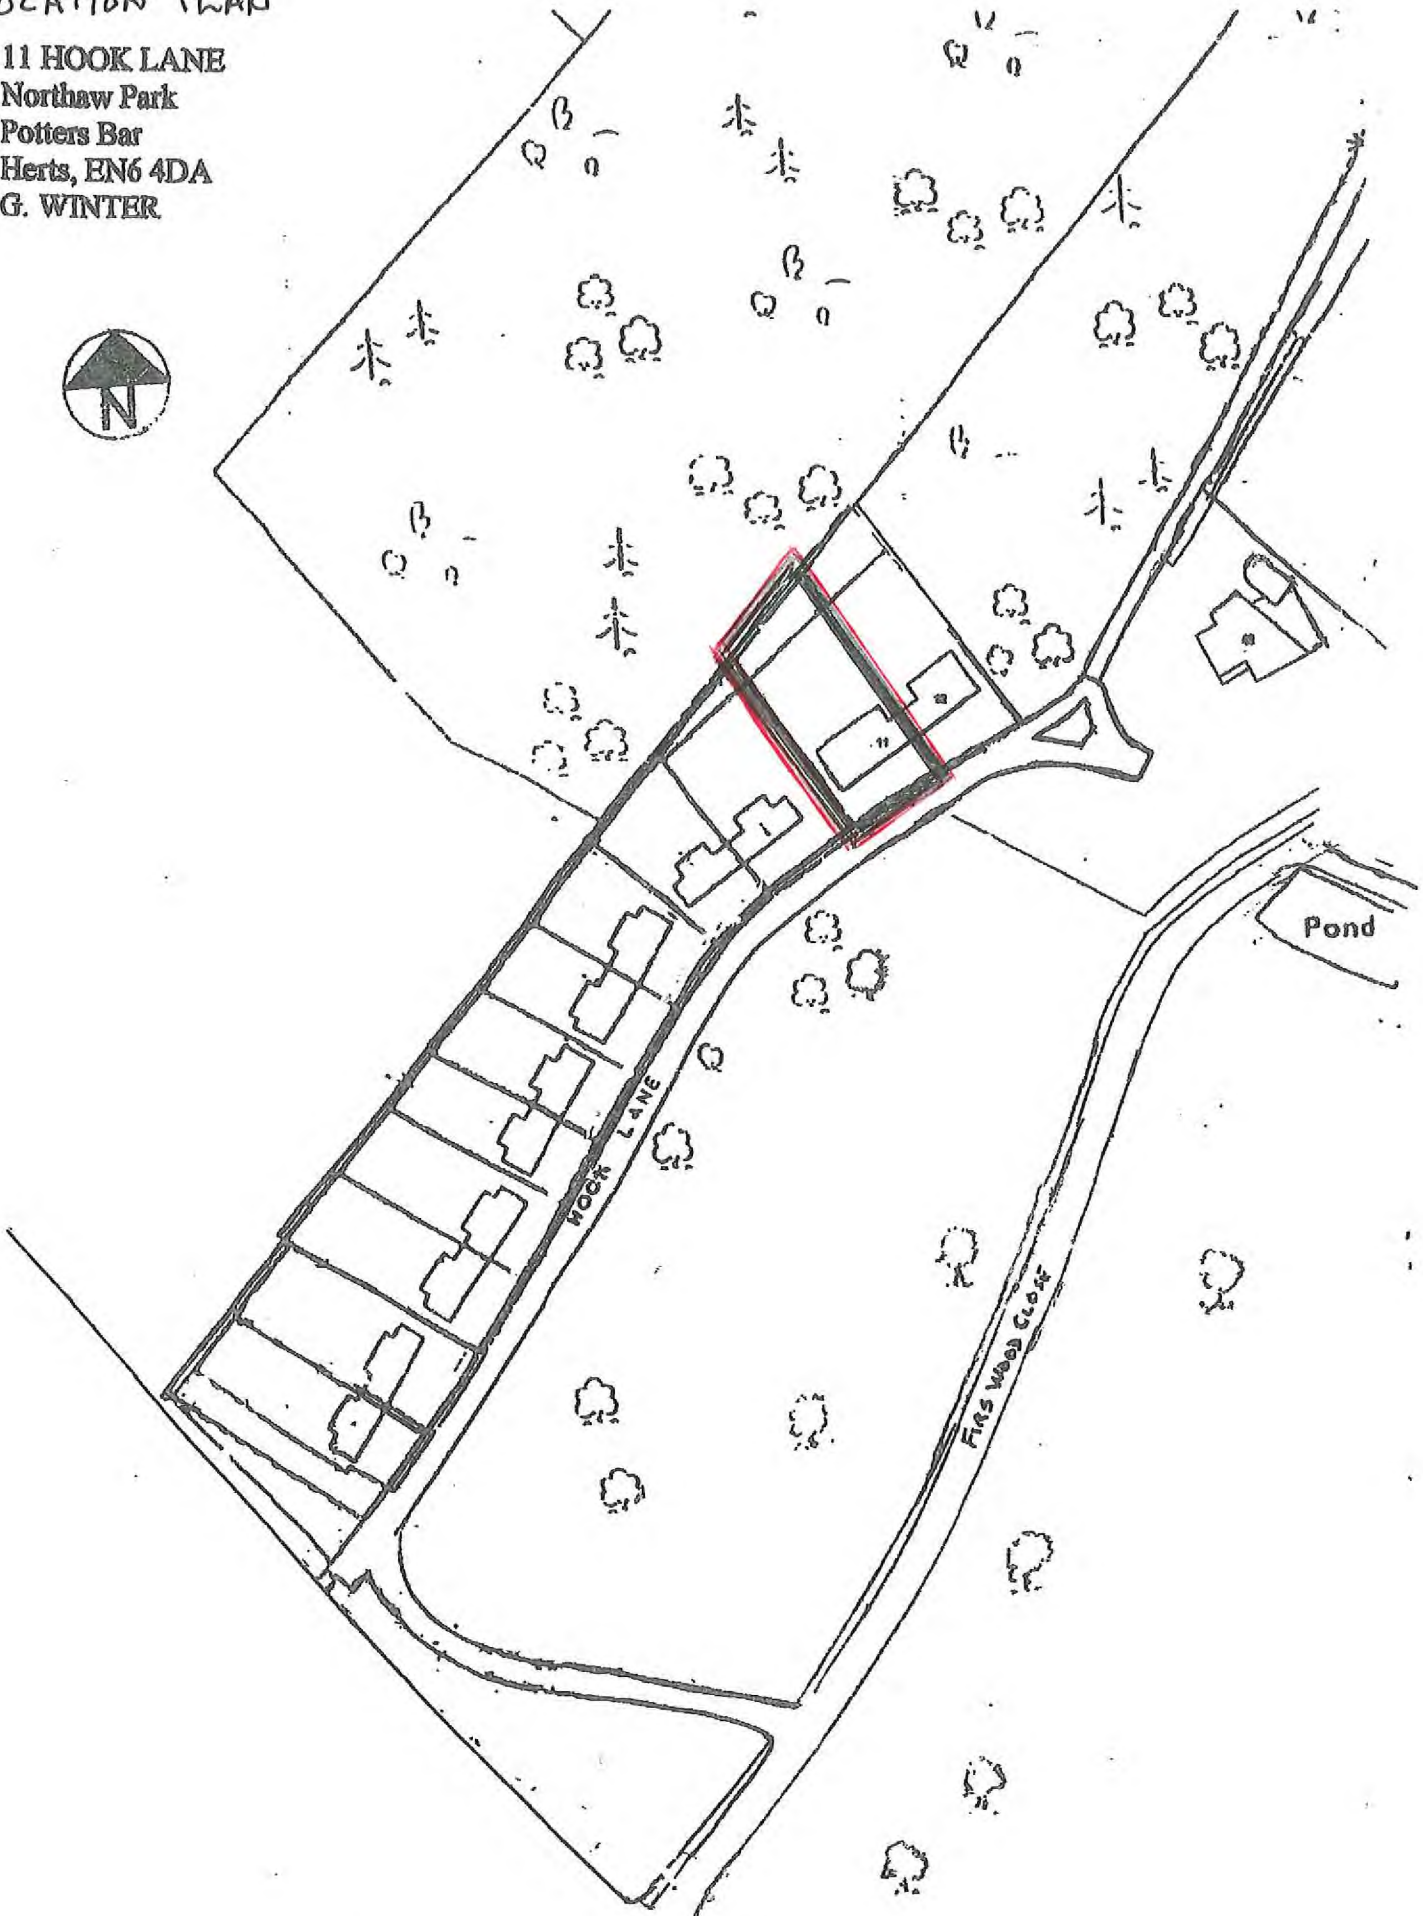

LOCATION PLAN

11 HOOK LANE
Northaw Park
Potters Bar
Herts, EN6 4DA
G. WINTER

SCALE 1:1250